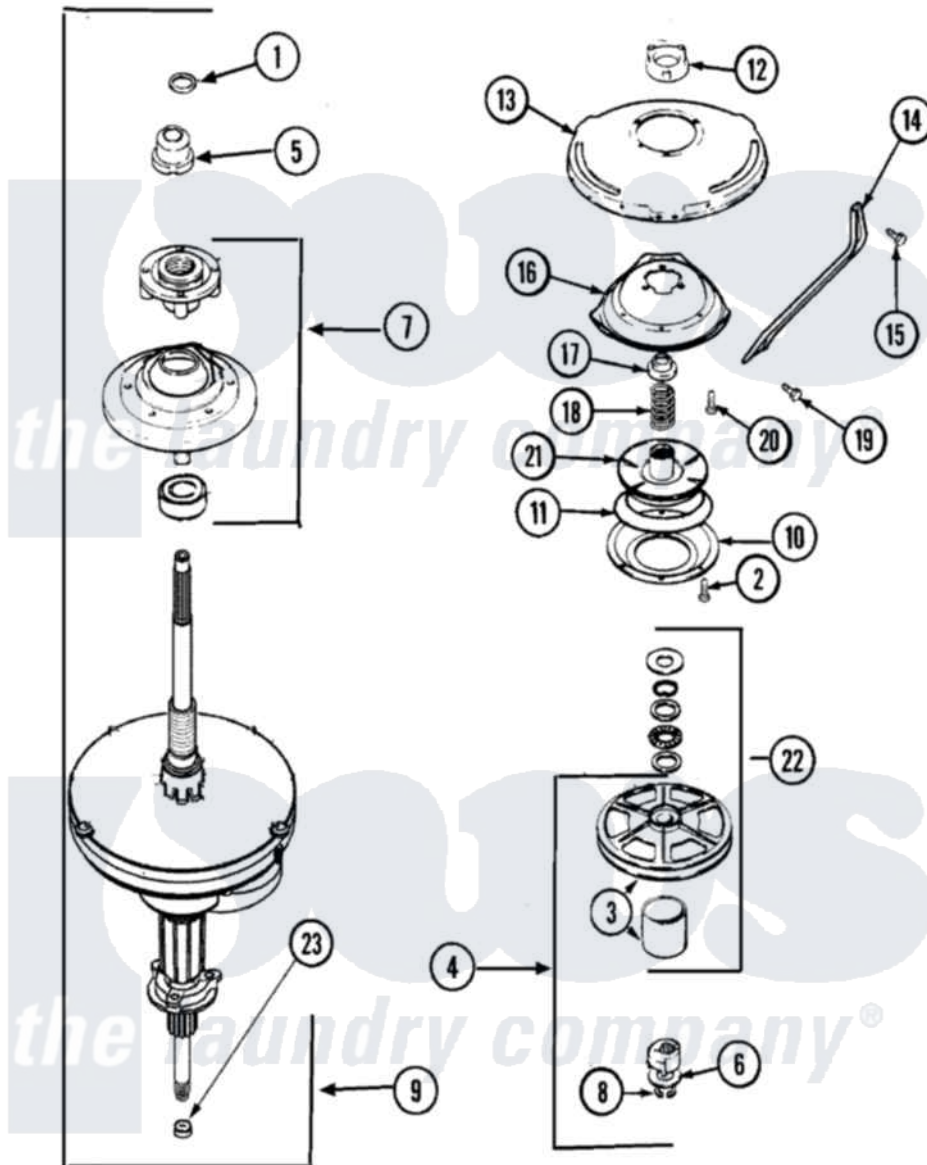

Admiral LNC6766B71 07 - TRANSMISSION

Admiral Residential Admiral LNC6766B71 Washer Parts Parts Diagram 07 - TRANSMISSION
 Click on the part number to view part

Item	Original Part Number	Replaced By	Status	Part Description
1	25-7941			"O" Ring, Agr Drive Shaft
2	21001065			Screw, No.10-24 x .50 Hxnibhd
3	12001797	12002213		Thrust Bearing Kit
4	LA-2007	12002213		Thrust Bearing Kit
5	21001533	35-5655-1		Seal
6	35-2132			Washer, 1.25ODX.530IDX.032
"	35-2082			Washer, 1.25ODX.530IDX.062
7	21001868	W10219156		Tub Seal
8	25-7854			Ring, Retaining
9	21001867	35-6615		Ht TranS S
10	35-2018	35-6918		Stator, Brake
11	21001161	21002026		Snubber
12	21001511	12001562		Bearing Assembly
"	35-2205			Bearing, Spin
13	21001518			Support, Tub
14	21001532			Brace, Tub

15	21001858		Screw 5/16-18 x 1/2
16	21001163		Housing, Suspension
17	35-2017		Retainer, Brake Spring
18	21001647	21001910	Spring, Brake
19	25-7930	21001858	Screw 5/16-18 x 1/2
20	21001509		Screw, High Performance Plastic
21	35-2948	35-6714	Brake Roto
22	12500036	12002213	Thrust Bearing Kit
23	35-2010	207843	Lip Seal Repair Kit