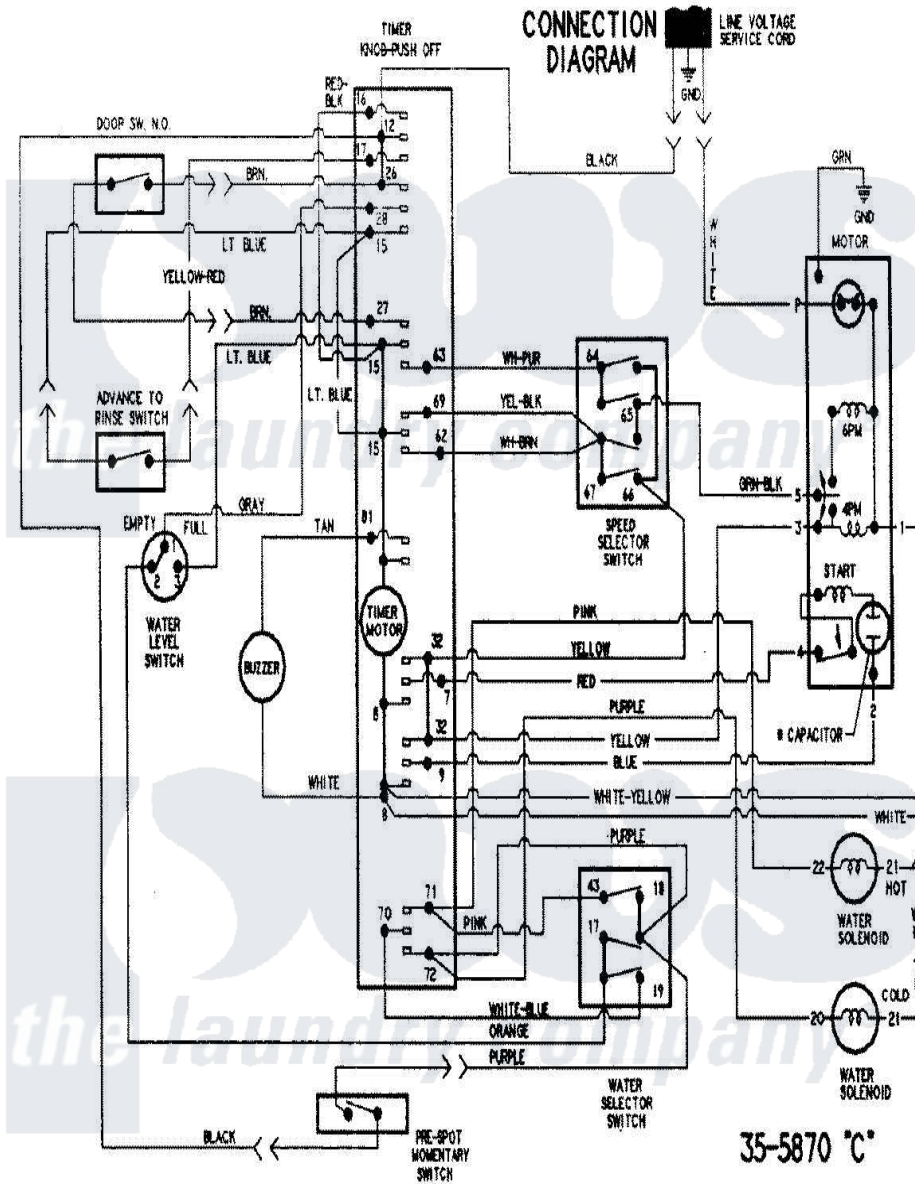

Admiral LNC6766B71 10 - WIRING INFORMATION

Admiral Residential Admiral LNC6766B71 Washer Parts Parts Diagram 10 - WIRING INFORMATION
 Click on the part number to view part

Item	Original Part Number	Replaced By	Status	Part Description
NI	15002708		Not Available	WIRING INFORMATION