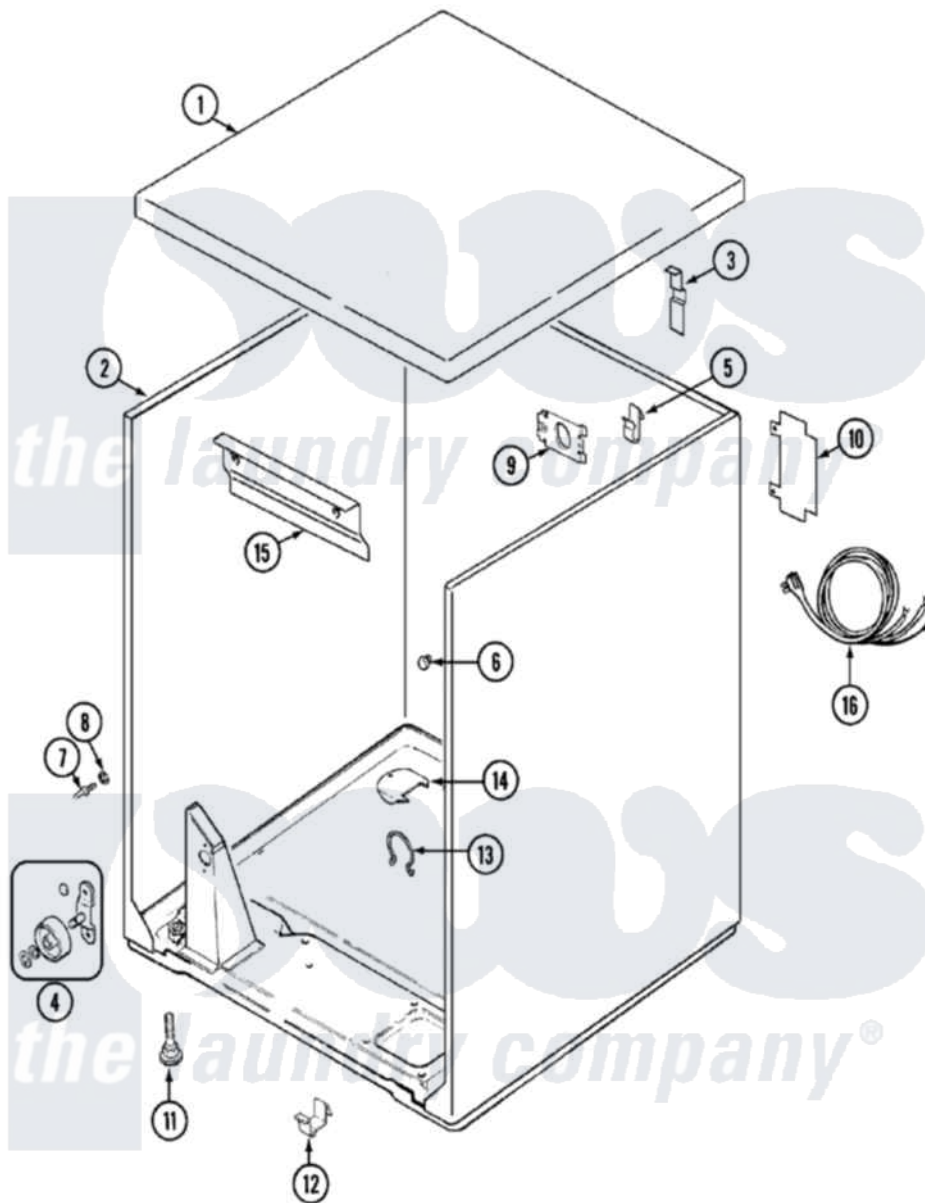

Admiral LNC7760A71 01 - CABINET

Admiral Residential Admiral LNC7760A71 Dryer Parts Parts Diagram 01 - CABINET
 Click on the part number to view part

Item	Original Part Number	Replaced By	Status	Part Description
1	31001423			Top, Cabinet
2	53-2559	31001714		Cabinet And Base Assembly
3	63-5712			Hinge, Cabinet Top
"	25-3092	90767		Screw, 8A X 3/8 HeX Washer Head Tapping
4	LA-1007	12002126		Reinforcement Brace/Glide Kit
"	LA-1008			Rr Roller Kit
5	25-3034			Clip, Wiring
6	33-2653			Bumper, Cabinet
7	53-0643			Pin, Locator
8	53-0200			Sleeve, Locator Pin
"	25-0224	3400029		Nut, Adapter Plate
10	53-0284			Cover, Terminal
"	25-7857	90767		Screw, 8A X 3/8 HeX Washer Head Tapping
11	63-5519		Not Available	LEG, LEVELING
12	53-0120			Clip, Front Panel

13	25-7027	16515	Clip
14	25-7741	W10116760	Screw
"	53-1921		Shield, Wiring
15	25-3457		Screw, Sems
"	53-0133		Shield, Heat