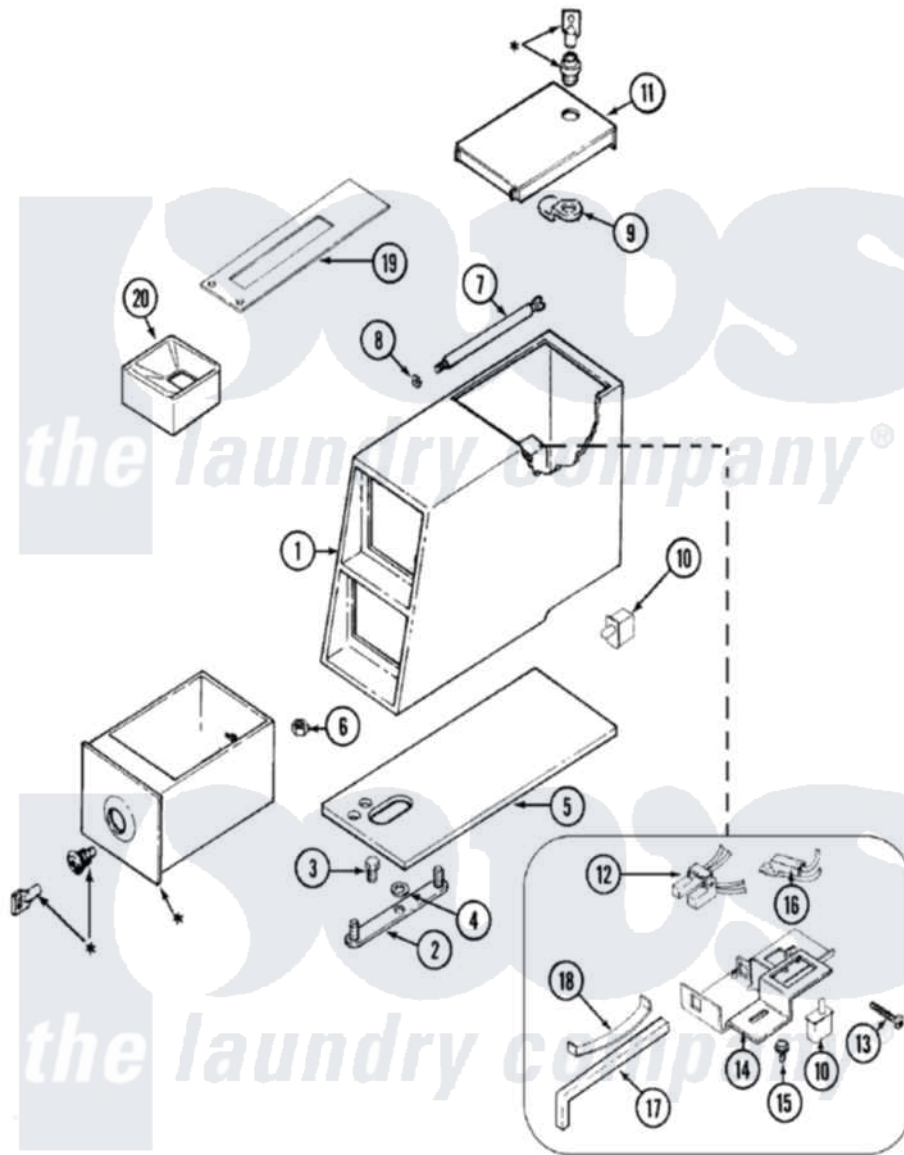

# Admiral LNC7760A71 02 - CONTROL PANEL

**\*CONTACT YOUR COMMERCIAL LAUNDRY DISTRIBUTOR**

Admiral [Residential Admiral LNC7760A71 Dryer Parts](#) Parts Diagram 02 - CONTROL PANEL  
 Click on the part number to view part

Item	Original Part Number	Replaced By	Status	Part Description
1	<a href="#">31001391</a>			Panel, Control
2	<a href="#">21001546</a>			Endcap, Panel
"	25-3092	<a href="#">90767</a>		Screw, 8A X 3/8 HeX Washer Head Tapping
3	25-3092	<a href="#">90767</a>		Screw, 8A X 3/8 HeX Washer Head Tapping
"	<a href="#">21001547</a>			Endcap, Panel
4	<a href="#">53-1639</a>			Buzzer Assembly
5	<a href="#">31001388</a>			Knob/Skirt, Timer
6	<a href="#">25-7851</a>			Speedclip, End Cap To Top
7	<a href="#">21001552</a>			Frame , Control Panel
8	<a href="#">21001527</a>			Shield, Rear
"	<a href="#">25-3457</a>			Screw, Sems
"	25-3092	<a href="#">90767</a>		Screw, 8A X 3/8 HeX Washer Head Tapping
9	63-6743	<a href="#">31001484</a>		Resistor Assembly
"	<a href="#">53-1810</a>			Timer

10	<a href="#">21001517</a>		Shield, Control
11	<a href="#">21001544</a>		Knob, Selector
12	31001409	<a href="#">31001446</a>	Switch, Heat
13	31001408		Not Available MANUAL, USE & CARE