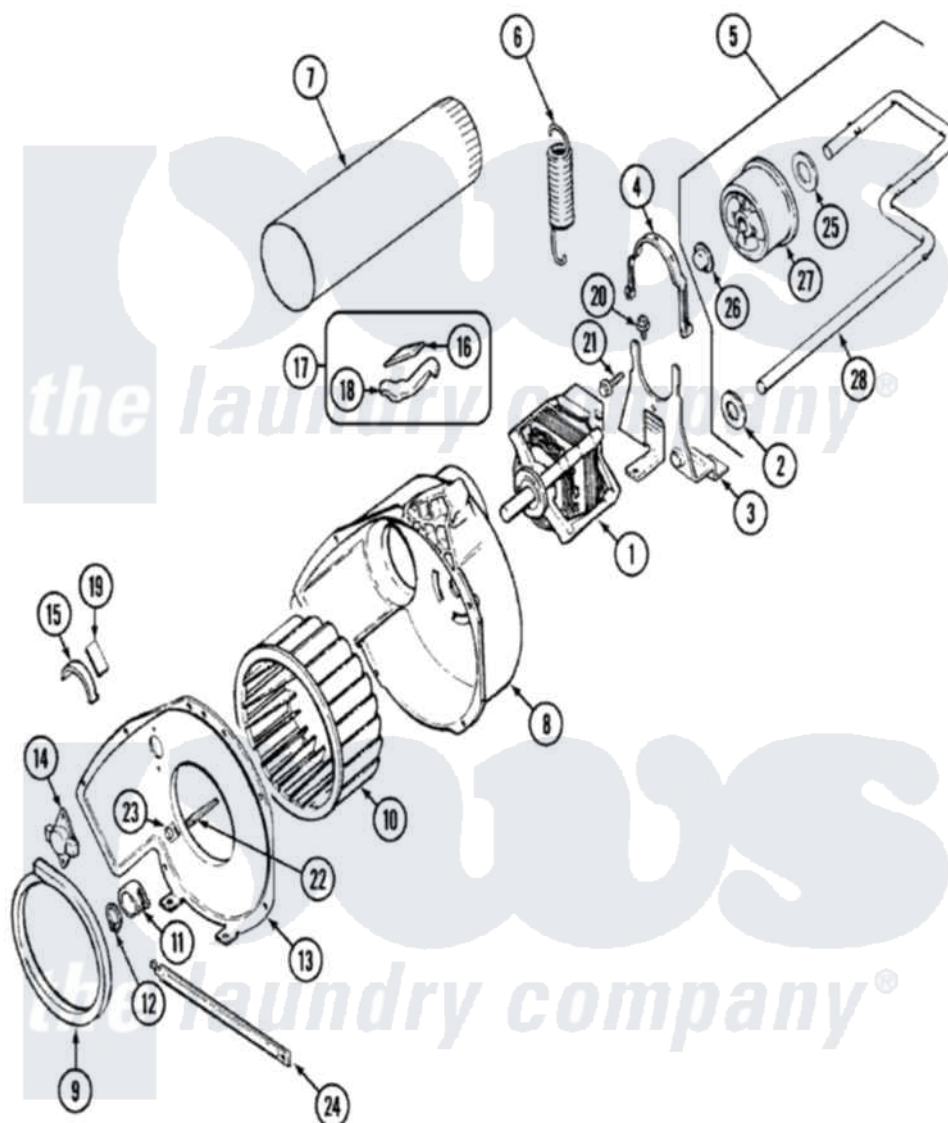

Admiral LNC7760A71 05 - MOTOR & DRIVE

Admiral [Residential Admiral LNC7760A71 Dryer Parts](#) Parts Diagram 05 - MOTOR & DRIVE
 Click on the part number to view part

Item	Original Part Number	Replaced By	Status	Part Description
1	31001316	W10410996		Motor-Drve
"	53-0932	31001535		Pulley, Motor
2	25-7815			Washer
3	25-7732	681414		Screw, 10AB X 1/2
"	53-1932	31001570		Bracket, Motor
4	53-0214	660658		Clamp, Motor Mounting 343481 685441
5	53-2287			Idler Assembly
6	53-2209	31001465		Spring, Idler
7	53-0134			Duct, Exhaust
"	25-2134	W10116760		Screw
8	53-1801			Housing, Blower
9	53-0203	12001324		Duct Kit, Collector
10	31001317			Wheel, Blower
11	25-7823	312967		Clamp, Blower Housing
12	25-7855			Ring, Retaining
13	25-7435	33002917		Screw, No.10-16

"	53-1934		Cover, Blower Housing
14	25-2134	W10116760	Screw
"	53-1107		Thermostat, Control
15	53-2273	31001470	Glide, Tumbler
16	53-0724	31001356	Pad, Glide
17	LA-1006		Glide Kit, Tumbler
18	53-2272	31001469	Glide, Tumbler
19	53-1684	31001356	Pad, Glide
20	25-7963	31001571	Screw, 10-24 x 0700 Hxwshrd Ty
21	25-7674		Screw
22	53-1026		Guide, Vane Inlet
23	25-3457		Screw, Sems
24	53-1625		Brace, Tumbler Support
25	25-7815		Washer
26	25-7957		Pushnut
27	53-1628	31001344	Pulley, Idler
28	53-2250	53-2287	Idler Assembly