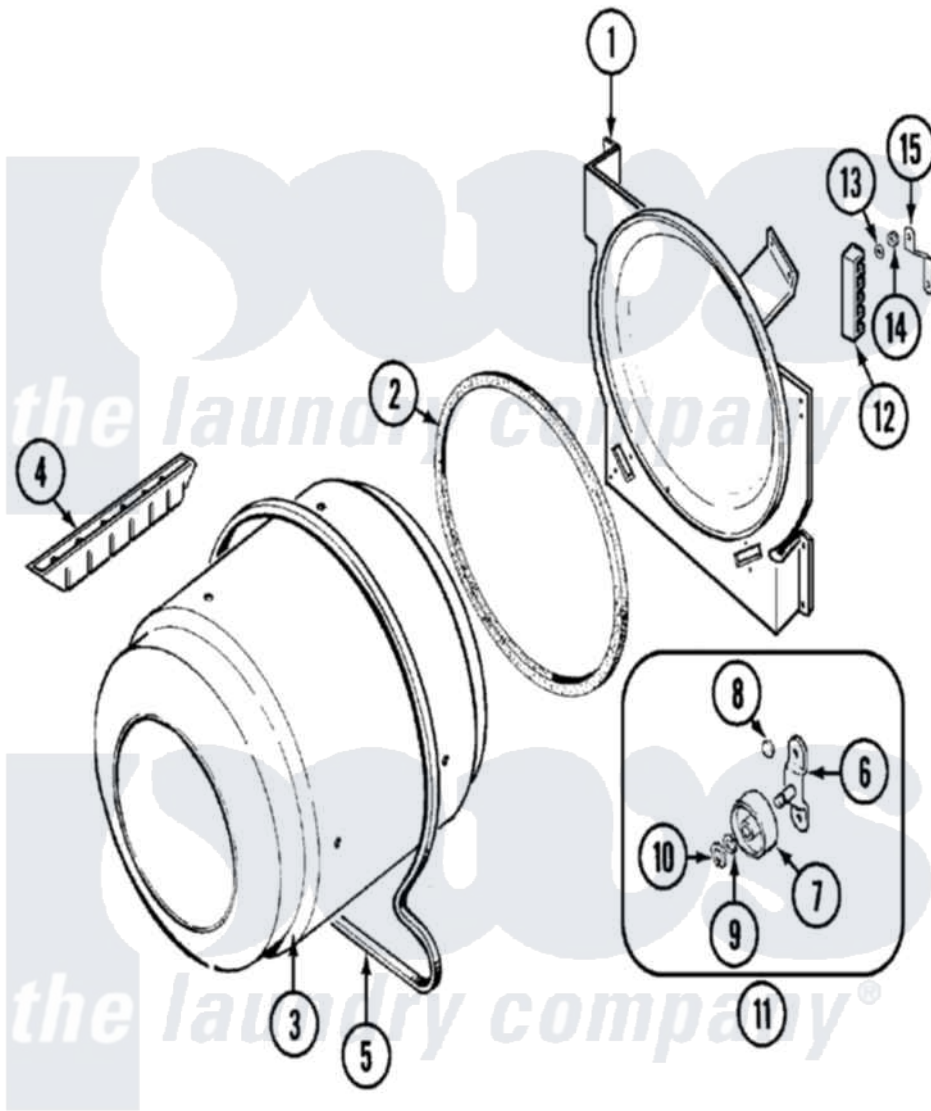

# Admiral LNC7760A71 06 - TUMBLER

Admiral [Residential Admiral LNC7760A71 Dryer Parts](#) Parts Diagram 06 - TUMBLER  
 Click on the part number to view part

Item	Original Part Number	Replaced By	Status	Part Description
1	25-7733	<a href="#">681414</a>		Screw, 10AB X 1/2
"	<a href="#">LA-1054</a>			Dryer Bulkhead Kit
2	53-0281	<a href="#">31001747</a>		Seal Assembly
3	<a href="#">53-1250</a>			Cylinder
4	25-7759	<a href="#">3196164</a>		Screw
"	Y02100002		Not Available	BAFFLE (WHT)
5	31531589	<a href="#">341241</a>		Belt
6	25-7101	<a href="#">3351614</a>		Screw, Gearcase Cover Mounting
"	<a href="#">53-0197</a>			Support Assembly-Cylinder Rear
7	<a href="#">31001096</a>			Roller
8	<a href="#">25-7813</a>			Spacer
9	<a href="#">25-7814</a>			Washer
10	<a href="#">25-7854</a>			Ring, Retaining
11	<a href="#">LA-1008</a>			Rr Roller Kit
12	<a href="#">53-1518</a>			Block, Terminal

"	25-7952	<a href="#">3400074</a>	Screw
13	<a href="#">25-3122</a>		Washer, Flat
14	25-7808	<a href="#">21001837</a>	Nut, Lock W/Nylon Insert
"	25-0027	<a href="#">112432</a>	Nut
15	53-0965		Not Available STRAP, GROUND