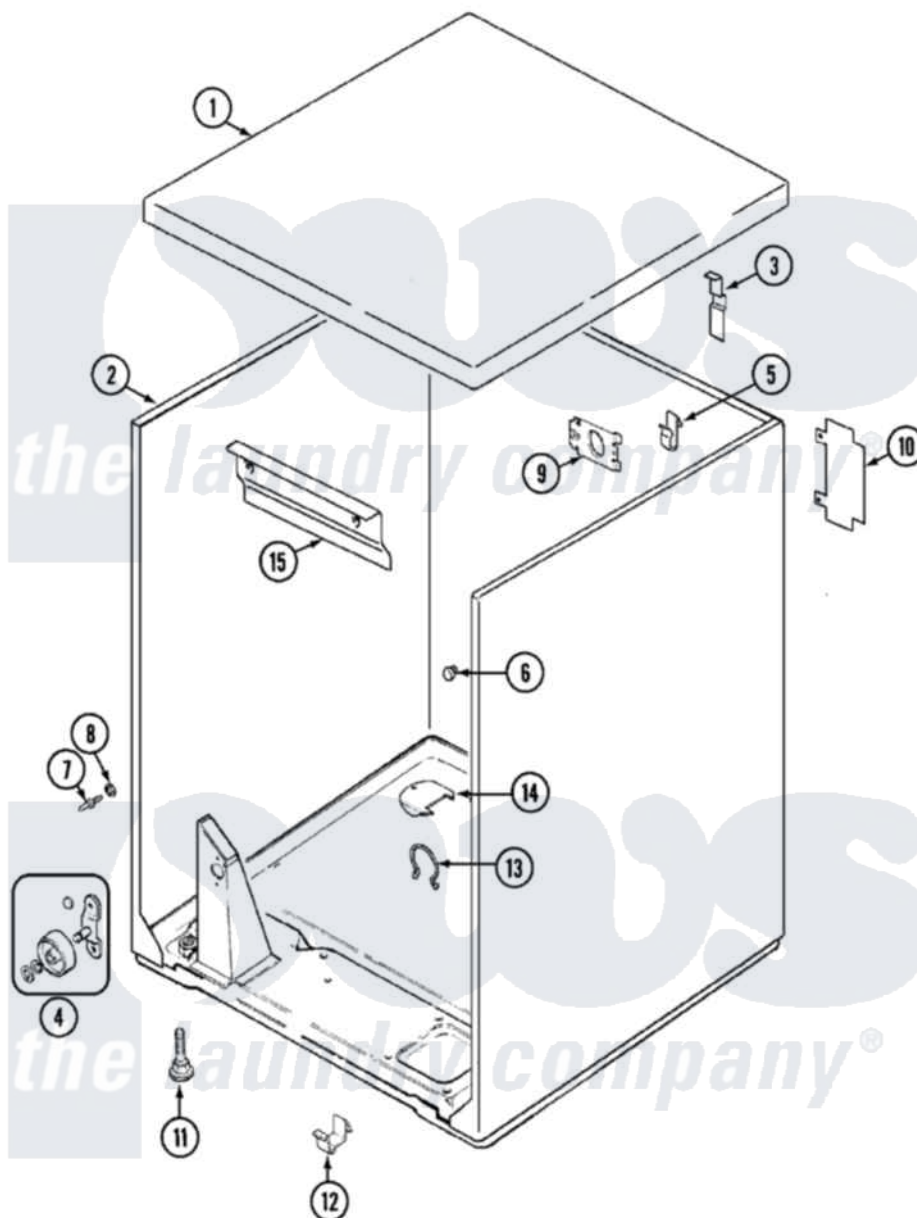

# Admiral LNC7764A71 01 - CABINET

Admiral Residential Admiral LNC7764A71 Dryer Parts Parts Diagram 01 - CABINET  
 Click on the part number to view part

Item	Original Part Number	Replaced By	Status	Part Description
1	<a href="#">31001423</a>			Top, Cabinet
2	53-2559	<a href="#">31001714</a>		Cabinet And Base Assembly
"	<a href="#">31001714</a>			Cabinet And Base Assembly
3	<a href="#">63-5712</a>			Hinge, Cabinet Top
"	25-3092	<a href="#">90767</a>		Screw, 8A X 3/8 HeX Washer Head Tapping
4	<a href="#">LA-1008</a>			Rr Roller Kit
"	LA-1007	<a href="#">12002126</a>		Reinforcement Brace/Glide Kit
5	<a href="#">25-3034</a>			Clip, Wiring
6	<a href="#">33-2653</a>			Bumper, Cabinet
7	<a href="#">53-0643</a>			Pin, Locator
8	<a href="#">53-0200</a>			Sleeve, Locator Pin
"	25-0224	<a href="#">3400029</a>		Nut, Adapter Plate
10	<a href="#">53-0284</a>			Cover, Terminal
"	25-7857	<a href="#">90767</a>		Screw, 8A X 3/8 HeX Washer Head Tapping
11	63-5519		Not Available	LEG, LEVELING

12	<a href="#">53-0120</a>		Clip, Front Panel
13	25-7027	<a href="#">16515</a>	Clip
14	25-7741	<a href="#">W10116760</a>	Screw
"	<a href="#">53-1921</a>		Shield, Wiring
15	<a href="#">25-3457</a>		Screw, Sems
"	<a href="#">53-0133</a>		Shield, Heat