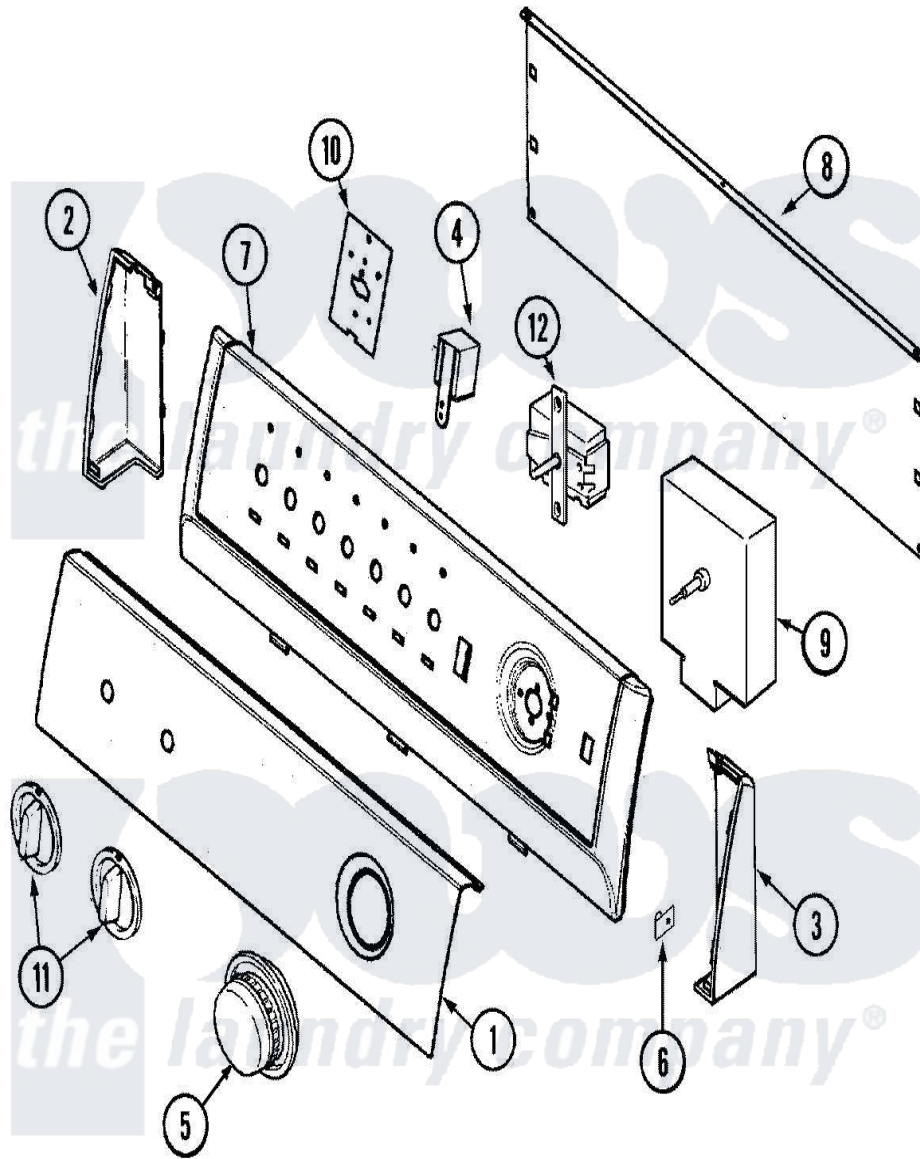

Admiral LNC7764A71 02 - CONTROL PANEL

Admiral [Residential Admiral LNC7764A71 Dryer Parts](#) Parts Diagram 02 - CONTROL PANEL
 Click on the part number to view part

Item	Original Part Number	Replaced By	Status	Part Description
1	31001394			Panel, Control
2	21001546			Endcap, Panel
"	25-3092	90767		Screw, 8A X 3/8 HeX Washer Head Tapping
3	21001547			Endcap, Panel
"	25-3092	90767		Screw, 8A X 3/8 HeX Washer Head Tapping
4	31001397			Buzzer
5	31001388			Knob/Skirt, Timer
6	25-7851			Speedclip, End Cap To Top
7	21001552			Frame , Control Panel
8	21001527			Shield, Rear
"	25-3092	90767		Screw, 8A X 3/8 HeX Washer Head Tapping
"	25-3457			Screw, Sems
9	53-1810			Timer
"	63-6743	31001484		Resistor Assembly

10	21001517		Shield, Control
11	21001544		Knob, Selector
12	31001348	31001449	Switch, Selector
"	31001088		Thermostat, Control
13	53-4252	Not Available	MANUAL, USE & CARE
14	53-4450		Harness, Wiring
"	31001488		Harness, Wire