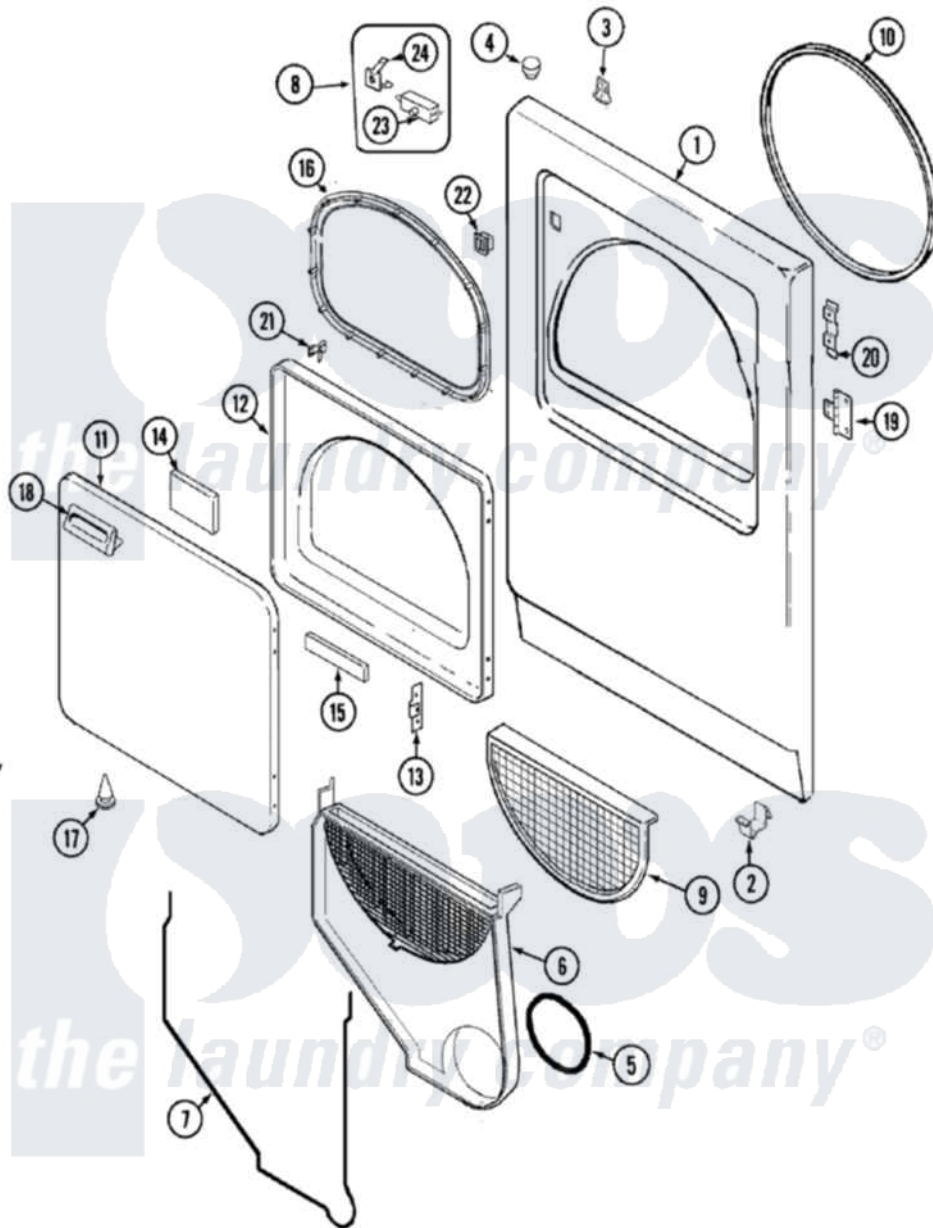

Admiral LNC7764A71 03 - DOOR (SERIES 11)

Admiral [Residential Admiral LNC7764A71 Dryer Parts](#) Parts Diagram 03 - DOOR (SERIES 11)
 Click on the part number to view part

Item	Original Part Number	Replaced By	Status	Part Description
1	53-0726	31001771		Panel, Front
2	53-0120			Clip, Front Panel
3	31001526			Lock, Top
4	33-2653			Bumper, Cabinet
5	53-0203	12001324		Duct Kit, Collector
6	12001324			Duct Kit, Collector
"	25-7810	415013-35		Screw
7	53-0204			Seal
8	W10124350		Not Available	NOT REQUIRED PART OR SEE NOTE
"	LA-1005			Switch Kit
9	53-0918			Filter, Lint
10	53-0281	31001747		Seal Assembly
11	53-0154			Panel, Outer Door
"	25-7770	3196169		Screw, Element
12	53-0912		Not Available	PANEL, INNER DOOR (WHT)
13	53-0119			Clip, Hinge

14	53-1490		Door Pad
15	53-1491		Door Pad
16	53-0648	31001529	Seal, Door
17	25-7889		Plug Button
18	53-0927		Handle, Door
"	25-7810	415013-35	Screw
19	53-1492		Hinge, Dryer Door
"	25-7809		Screw, No.6-20 1/2 Flthd Torx
20	53-0121	Not Available	TWIN NUT
21	53-2364	LA-1003	Door Catch Kit
22	53-0187	LA-1003	Door Catch Kit
23	31001732	53-0148	Switch, Door
"	53-0148		Switch, Door
24	31001319		Clip, Switch
"	31001733		Clip, Switch