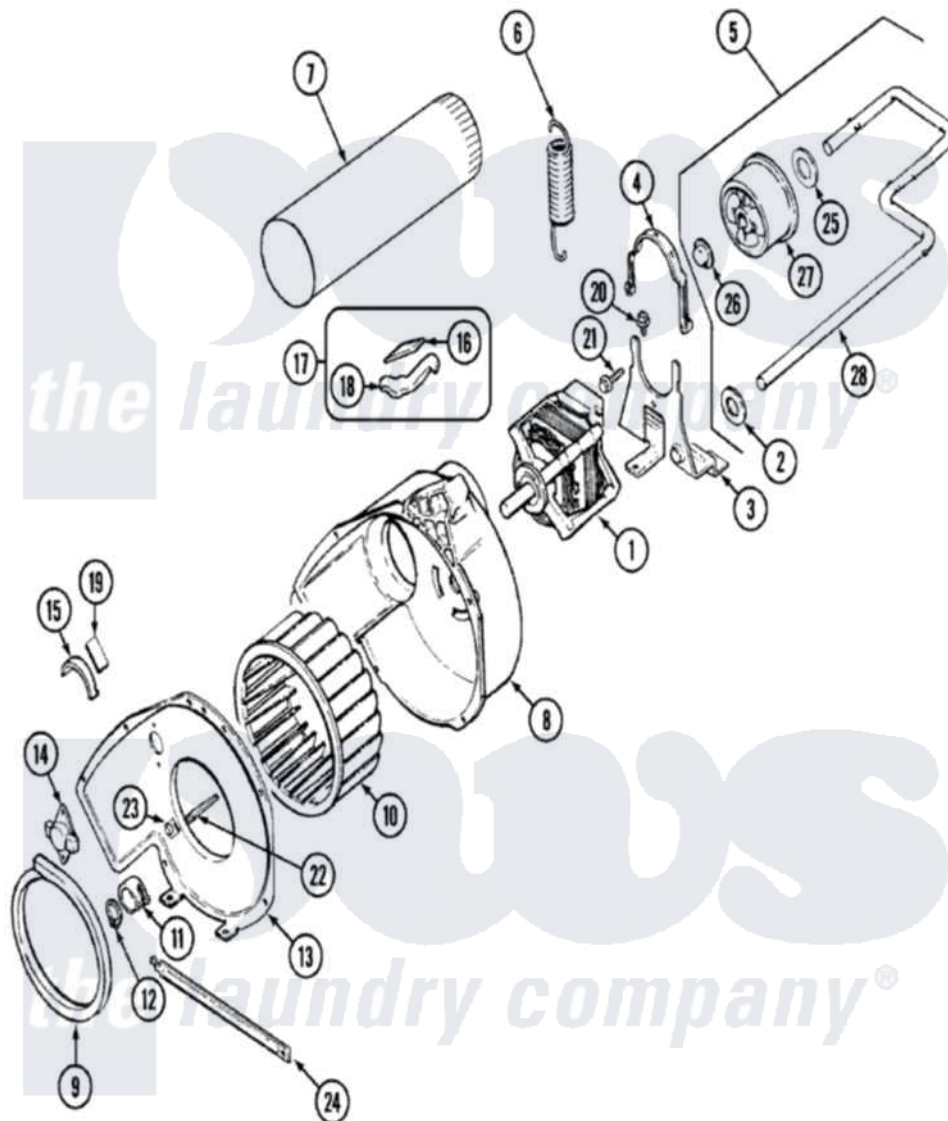

Admiral LNC7764A71 05 - MOTOR & DRIVE

Admiral [Residential Admiral LNC7764A71 Dryer Parts](#) Parts Diagram 05 - MOTOR & DRIVE
 Click on the part number to view part

Item	Original Part Number	Replaced By	Status	Part Description
1	31001015	W10410996		Motor-Drve
"	53-0932	31001535		Pulley, Motor
2	25-7815			Washer
3	25-7732	681414		Screw, 10AB X 1/2
"	53-1932	31001570		Bracket, Motor
4	53-0214	660658		Clamp, Motor Mounting 343481 685441
5	53-2287			Idler Assembly
6	53-2209	31001465		Spring, Idler
7	53-0134			Duct, Exhaust
"	25-2134	W10116760		Screw
8	53-1801			Housing, Blower
9	53-0203	12001324		Duct Kit, Collector
10	31001317			Wheel, Blower
11	25-7823	312967		Clamp, Blower Housing
12	25-7855			Ring, Retaining
13	25-7435	33002917		Screw, No.10-16

"	53-1934		Cover, Blower Housing
14	25-2134	W10116760	Screw
"	31001192		Thermostat, Control
"	31001088		Thermostat, Control
15	53-2273	31001470	Glide, Tumbler
16	53-0724	31001356	Pad, Glide
17	LA-1006		Glide Kit, Tumbler
18	53-2272	31001469	Glide, Tumbler
19	53-1684	31001356	Pad, Glide
20	25-7963	31001571	Screw, 10-24 x 0700 Hxwshrd Ty
21	25-7674		Screw
22	53-1026		Guide, Vane Inlet
23	25-3457		Screw, Sems
24	53-1625		Brace, Tumbler Support
25	25-7815		Washer
26	25-7957		Pushnut
27	53-1628	31001344	Pulley, Idler
28	53-2250	53-2287	Idler Assembly