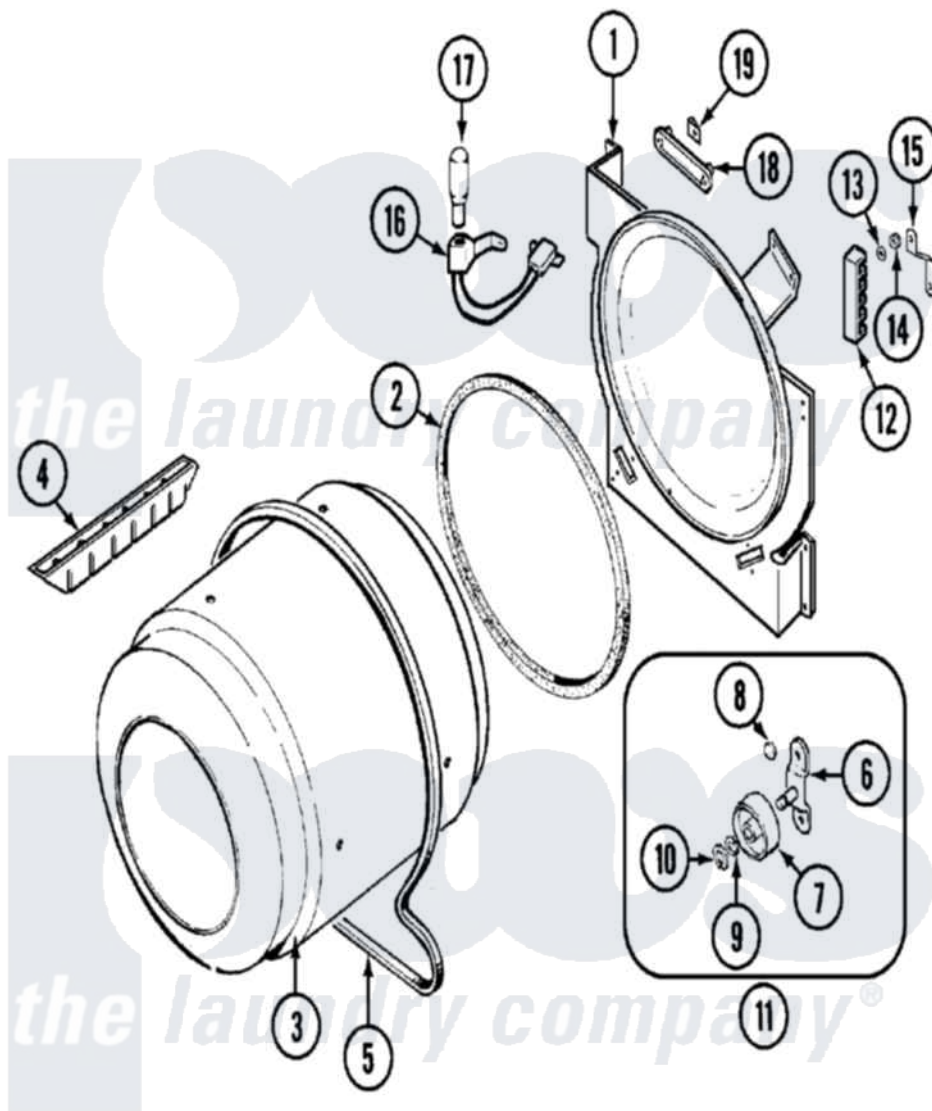

# Admiral LNC7764A71 06 - TUMBLER

Admiral [Residential Admiral LNC7764A71 Dryer Parts](#) Parts Diagram 06 - TUMBLER  
 Click on the part number to view part

Item	Original Part Number	Replaced By	Status	Part Description
1	25-7733	<a href="#">681414</a>		Screw, 10AB X 1/2
"	<a href="#">LA-1054</a>			Dryer Bulkhead Kit
2	53-0281	<a href="#">31001747</a>		Seal Assembly
3	<a href="#">53-1250</a>			Cylinder
4	25-7759	<a href="#">3196164</a>		Screw
"	Y02100002		Not Available	BAFFLE (WHT)
5	31531589	<a href="#">341241</a>		Belt
6	25-7101	<a href="#">3351614</a>		Screw, Gearcase Cover Mounting
"	<a href="#">53-0197</a>			Support Assembly-Cylinder Rear
7	<a href="#">31001096</a>			Roller
8	<a href="#">25-7813</a>			Spacer
9	<a href="#">25-7814</a>			Washer
10	<a href="#">25-7854</a>			Ring, Retaining
11	<a href="#">LA-1008</a>			Rr Roller Kit
12	<a href="#">53-1518</a>			Block, Terminal

"	25-7952	<a href="#">3400074</a>	Screw
13	<a href="#">25-3122</a>		Washer, Flat
14	25-7808	<a href="#">21001837</a>	Nut, Lock W/Nylon Insert
"	25-0027	<a href="#">112432</a>	Nut
15	53-0965		Not Available
			STRAP, GROUND
16	<a href="#">53-1580</a>		Receptacle Assembly
"	<a href="#">25-3457</a>		Screw, Sems
17	53-0570	<a href="#">A3167501</a>	Lamp Oven, Int.
18	<a href="#">53-0174</a>		Lens, Bulb
19	25-3562	<a href="#">3195558</a>	Nut