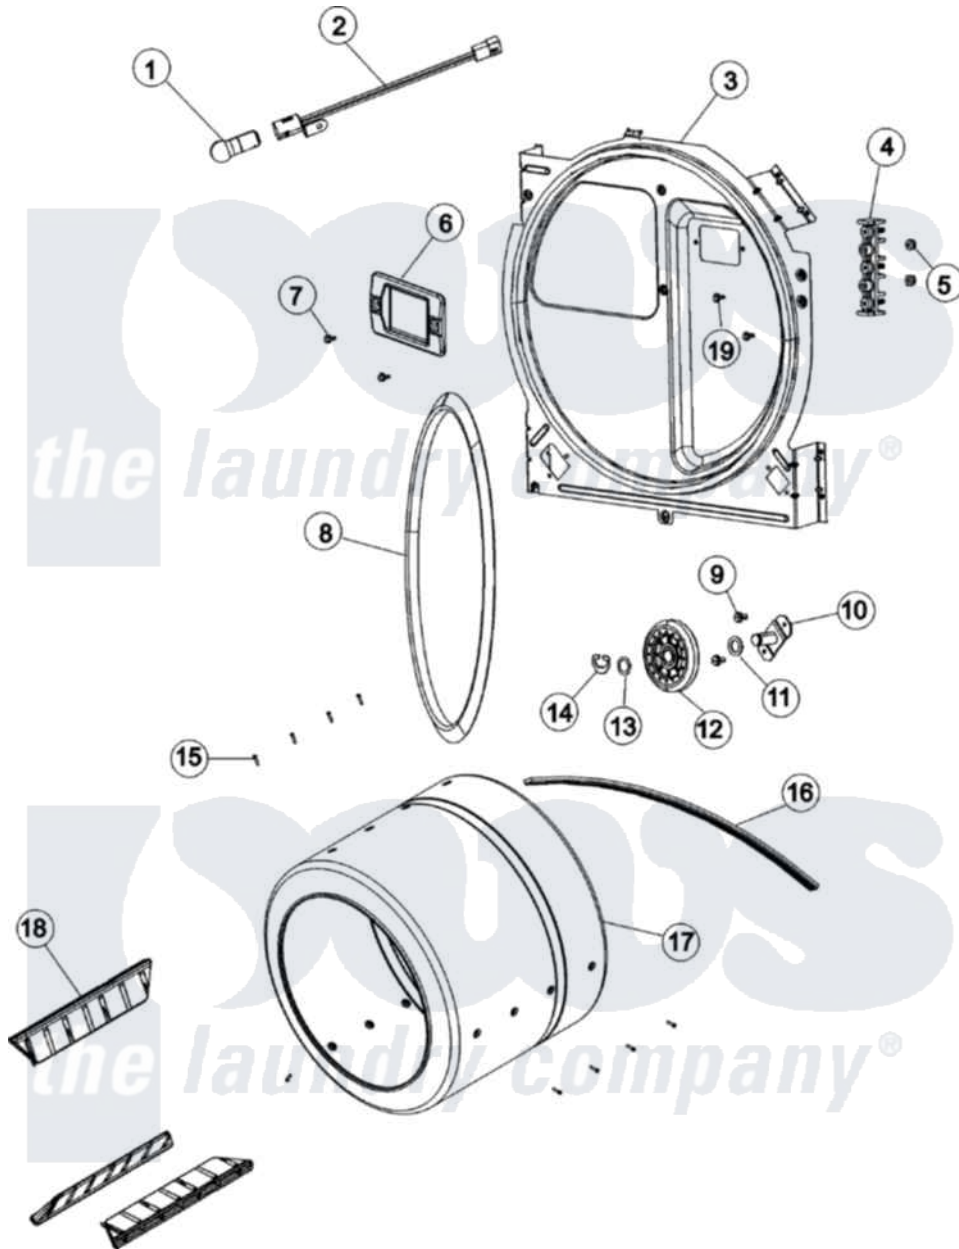

Admiral LNC7764A71 07 - TUMBLER (SERIES 12)

Admiral Residential Admiral LNC7764A71 Dryer Parts Parts Diagram 07 - TUMBLER (SERIES 12)
 Click on the part number to view part

Item	Original Part Number	Replaced By	Status	Part Description
1	31001575			Bulb, Cylinder Light
2	31001579		Not Available	RECEPTACLE ASM, CLYINDER LIGHT
3	31001581			Bulkhead With Seal
4	53-1518			Block, Terminal
5	25-0027	112432		Nut
"	25-3122			Washer, Flat
6	31001585		Not Available	LENS, CYLINDER LIGHT
7	31001580	313806		Screw
8	31001548	31001747		Seal Assembly
9	25-7101	3351614		Screw, Gearcase Cover Mounting
10	53-0197			Support Assembly-Cylinder Rear
11	31001583			Spacer, Roller
12	31001096			Roller
13	25-7814			Washer

14	25-7854		Ring, Retaining
15	25-7759	3196164	Screw
16	31531589	341241	Belt
17	53-1250		Cylinder
18	53-1249	Not Available	BAFFLE, WHITE
19	25-7952	3400074	Screw