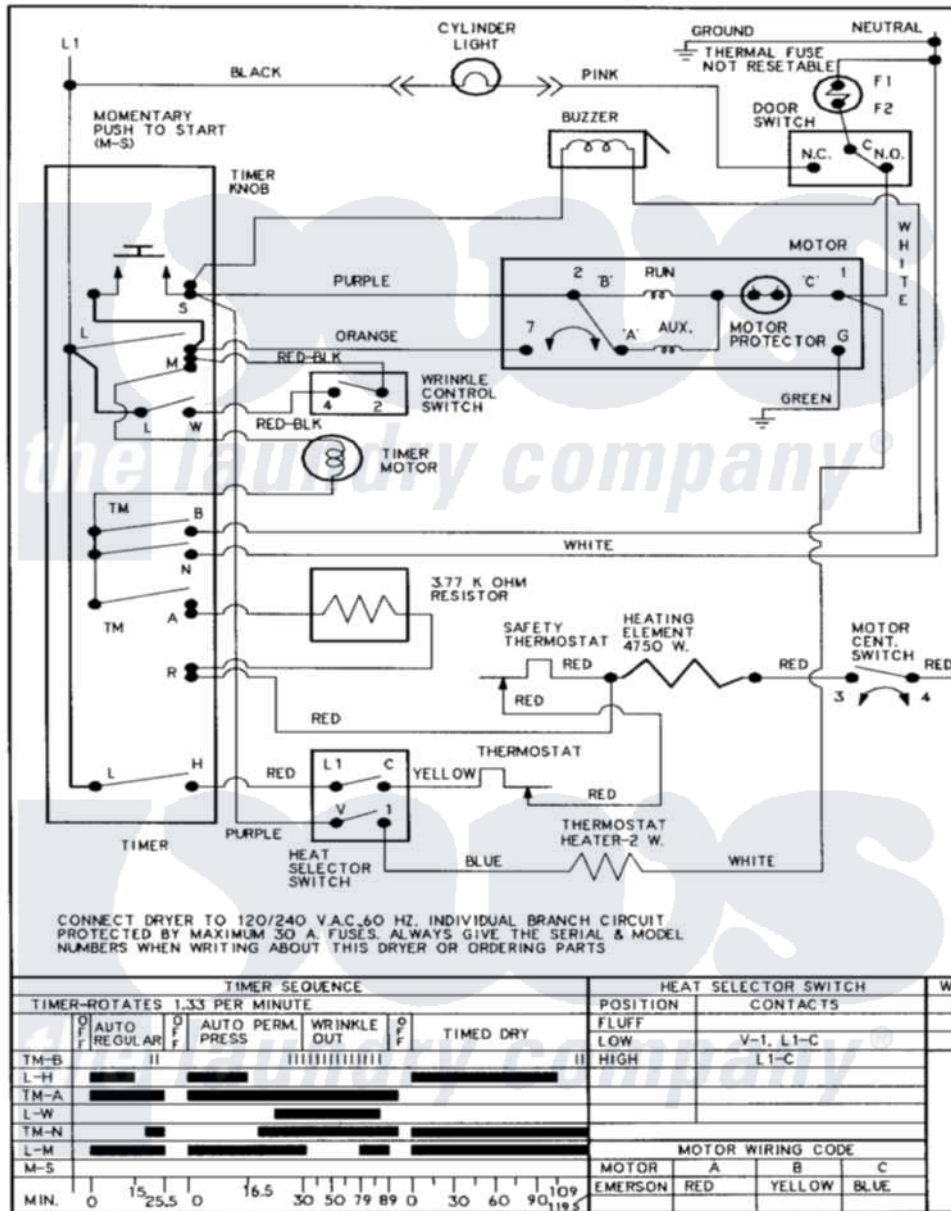

Admiral LNC7766B71 10 - WIRING INFORMATION (SERIES 15 ELEC)

Admiral Residential Admiral LNC7766B71 Dryer Parts Parts Diagram 10 - WIRING INFORMATION (SERIES 15 ELEC)

[Click on the part number to view part](#)

Item	Original Part Number	Replaced By	Status	Part Description
NI	15003589		Not Available	WIRING INFORMATION