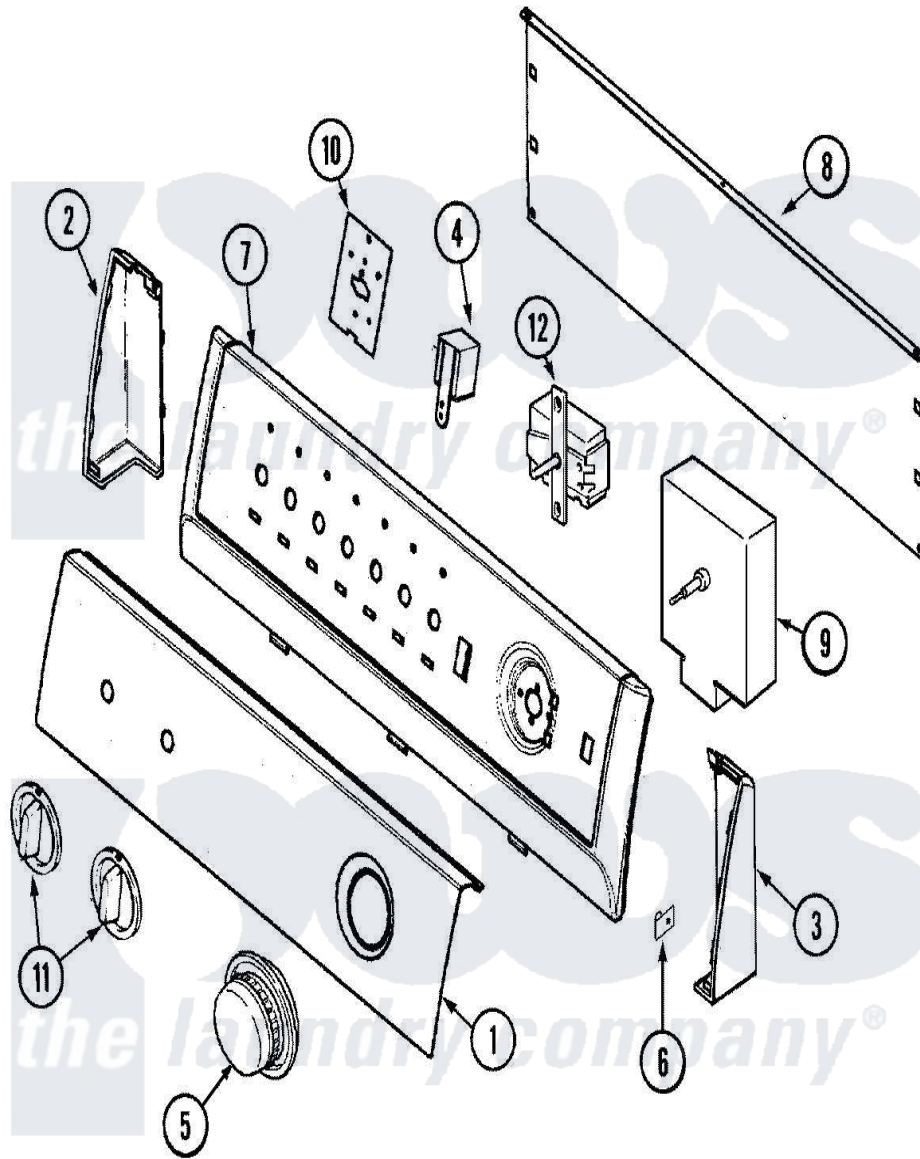

Admiral LNC8764A71 02 - CONTROL PANEL

Admiral [Residential Admiral LNC8764A71 Dryer Parts](#) Parts Diagram 02 - CONTROL PANEL
 Click on the part number to view part

Item	Original Part Number	Replaced By	Status	Part Description
1	31001394			Panel, Control
2	21001546			Endcap, Panel
"	25-3092	90767		Screw, 8A X 3/8 HeX Washer Head Tapping
3	25-3092	90767		Screw, 8A X 3/8 HeX Washer Head Tapping
"	21001547			Endcap, Panel
4	31001397			Buzzer
5	31001388			Knob/Skirt, Timer
6	25-7851			Speedclip, End Cap To Top
7	21001552			Frame , Control Panel
8	21001527			Shield, Rear
"	25-3457			Screw, Sems
"	25-3092	90767		Screw, 8A X 3/8 HeX Washer Head Tapping
9	53-1810			Timer
10	21001517			Shield, Control

11	21001544		Knob, Selector
12	31001348	31001449	Switch, Selector
13	53-4252		Not Available MANUAL, USE & CARE
14	31001491		Harness, Wire