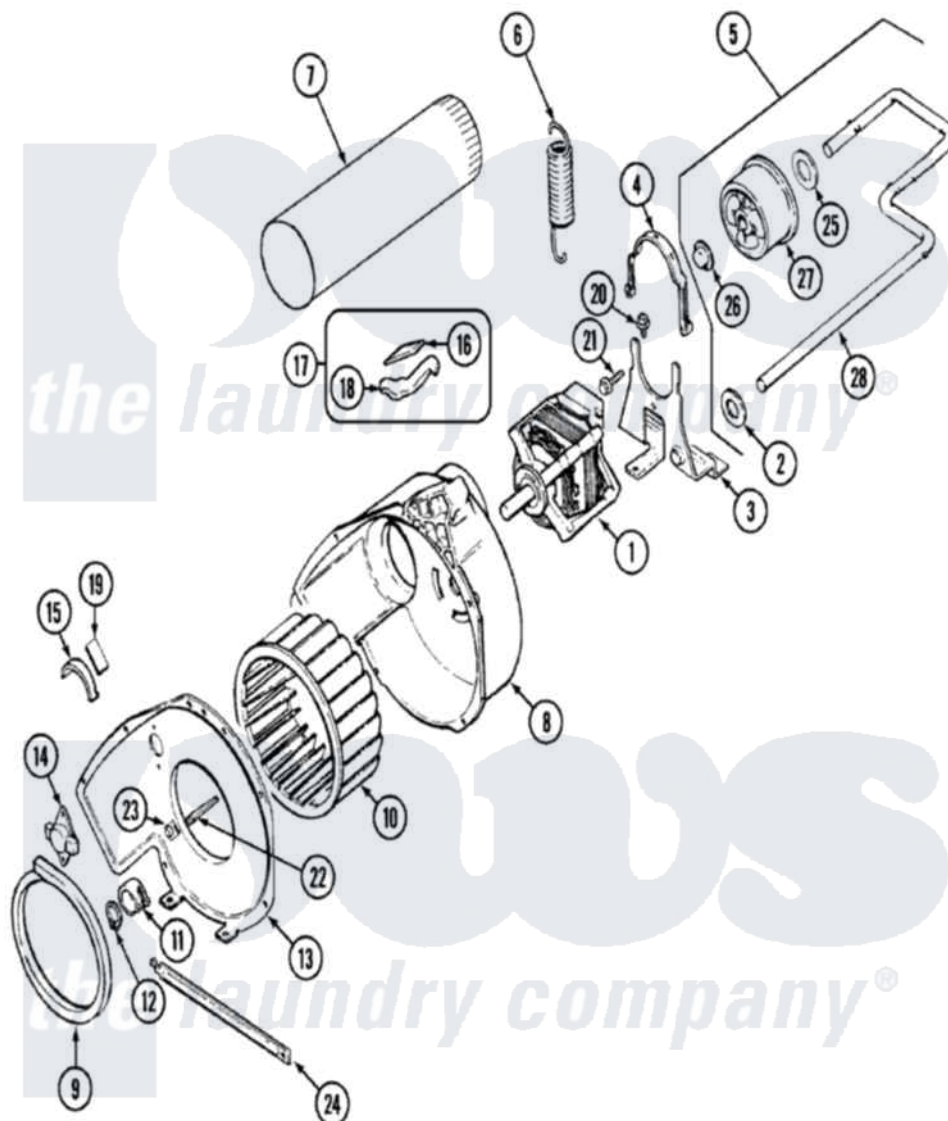

# Admiral LNC8764A71 05 - MOTOR & DRIVE

Admiral [Residential Admiral LNC8764A71 Dryer Parts](#) Parts Diagram 05 - MOTOR & DRIVE  
 Click on the part number to view part

Item	Original Part Number	Replaced By	Status	Part Description
1	31001015	<a href="#">W10410996</a>		Motor-Drve
"	53-0932	<a href="#">31001535</a>		Pulley, Motor
2	<a href="#">25-7815</a>			Washer
3	25-7732	<a href="#">681414</a>		Screw, 10AB X 1/2
"	53-1932	<a href="#">31001570</a>		Bracket, Motor
4	53-0214	<a href="#">660658</a>		Clamp, Motor Mounting 343481 685441
5	<a href="#">53-2287</a>			Idler Assembly
6	53-2209	<a href="#">31001465</a>		Spring, Idler
7	25-2134	<a href="#">W10116760</a>		Screw
"	<a href="#">53-0134</a>			Duct, Exhaust
8	<a href="#">53-1801</a>			Housing, Blower
9	53-0203	<a href="#">12001324</a>		Duct Kit, Collector
10	<a href="#">31001317</a>			Wheel, Blower
11	25-7823	<a href="#">312967</a>		Clamp, Blower Housing
12	<a href="#">25-7855</a>			Ring, Retaining
13	25-7435	<a href="#">33002917</a>		Screw, No.10-16

"	<a href="#">53-1934</a>		Cover, Blower Housing
14	<a href="#">31001088</a>		Thermostat, Control
"	25-2134	<a href="#">W10116760</a>	Screw
15	53-2273	<a href="#">31001470</a>	Glide, Tumbler
16	53-0724	<a href="#">31001356</a>	Pad, Glide
17	<a href="#">LA-1006</a>		Glide Kit, Tumbler
18	53-2272	<a href="#">31001469</a>	Glide, Tumbler
19	53-1684	<a href="#">31001356</a>	Pad, Glide
20	25-7963	<a href="#">31001571</a>	Screw, 10-24 x 0700 Hxwshrd Ty
21	<a href="#">25-7674</a>		Screw
22	<a href="#">53-1026</a>		Guide, Vane Inlet
23	<a href="#">25-3457</a>		Screw, Sems
24	<a href="#">53-1625</a>		Brace, Tumbler Support
25	<a href="#">25-7815</a>		Washer
26	<a href="#">25-7957</a>		Pushnut
27	53-1628	<a href="#">31001344</a>	Pulley, Idler
28	53-2250	<a href="#">53-2287</a>	Idler Assembly