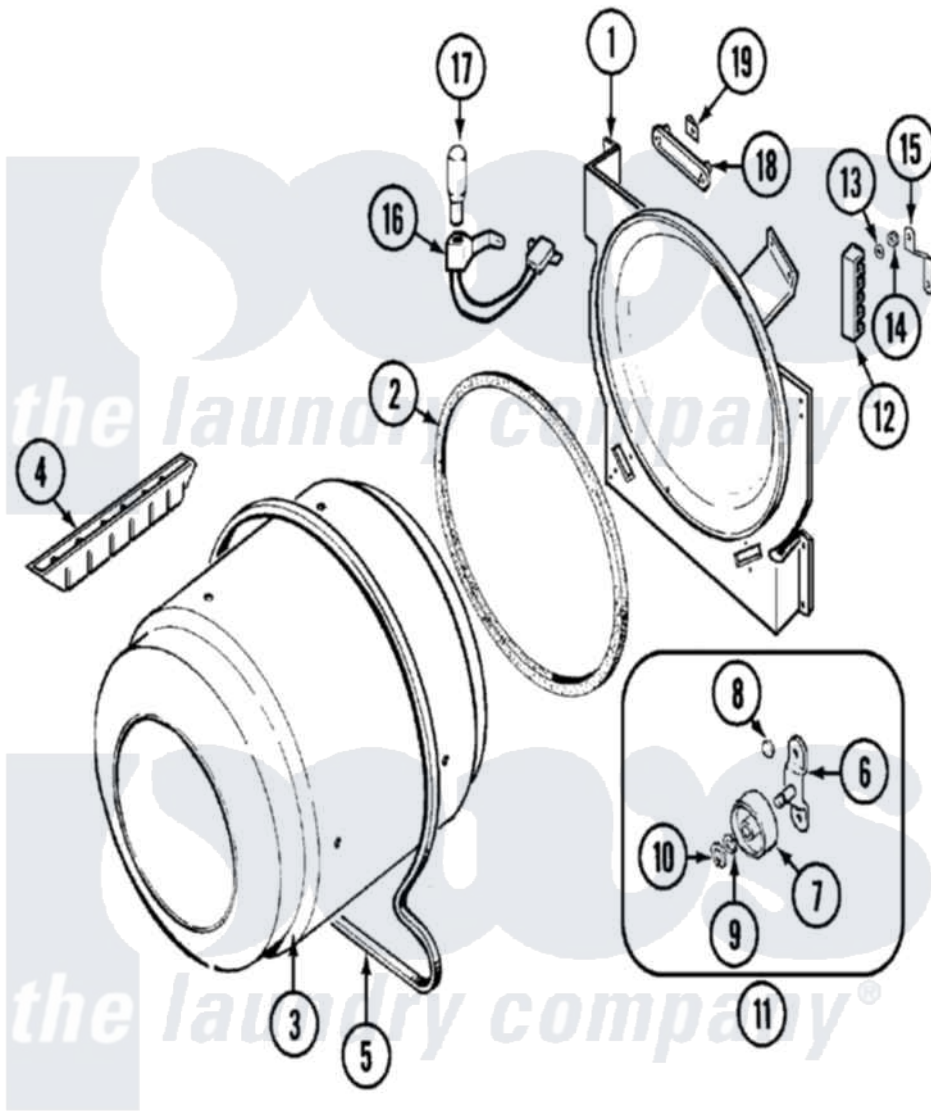

# Admiral LNC8764A71 06 - TUMBLER

Admiral [Residential Admiral LNC8764A71 Dryer Parts](#) Parts Diagram 06 - TUMBLER  
 Click on the part number to view part

Item	Original Part Number	Replaced By	Status	Part Description
1	25-7733	<a href="#">681414</a>		Screw, 10AB X 1/2
"	<a href="#">LA-1054</a>			Dryer Bulkhead Kit
2	53-0281	<a href="#">31001747</a>		Seal Assembly
3	<a href="#">53-1250</a>			Cylinder
4	25-7759	<a href="#">3196164</a>		Screw
"	Y02100002		Not Available	BAFFLE (WHT)
5	31531589	<a href="#">341241</a>		Belt
6	25-7101	<a href="#">3351614</a>		Screw, Gearcase Cover Mounting
"	<a href="#">53-0197</a>			Support Assembly-Cylinder Rear
7	<a href="#">31001096</a>			Roller
8	<a href="#">25-7813</a>			Spacer
9	<a href="#">25-7814</a>			Washer
10	<a href="#">25-7854</a>			Ring, Retaining
11	<a href="#">LA-1008</a>			Rr Roller Kit
16	<a href="#">53-1580</a>			Receptacle Assembly

"	<a href="#">25-3457</a>		Screw, Sems
17	53-0570	<a href="#">A3167501</a>	Lamp Oven, Int.
18	<a href="#">53-0174</a>		Lens, Bulb
19	25-3562	<a href="#">3195558</a>	Nut