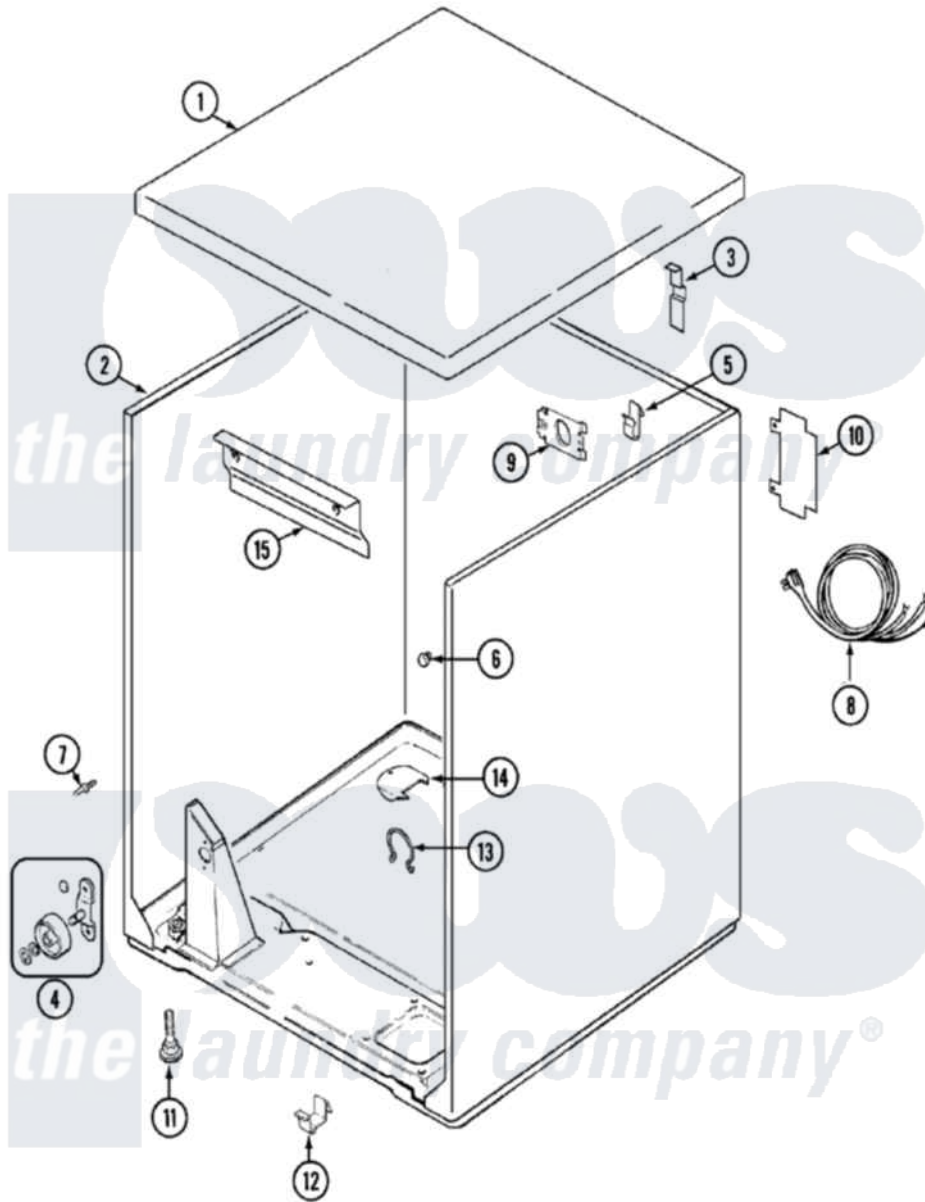

Admiral LNC8766B71 01 - CABINET

Admiral Residential Admiral LNC8766B71 Dryer Parts Parts Diagram 01 - CABINET
 Click on the part number to view part

Item	Original Part Number	Replaced By	Status	Part Description
1	31001527			Reinfortment, Top
"	31001423			Top, Cabinet
"	31001220			Damper, Cabinet
2	53-2559	31001714		Cabinet And Base Assembly
"	31001714			Cabinet And Base Assembly
3	63-5712			Hinge, Cabinet Top
"	25-3092	90767		Screw, 8A X 3/8 HeX Washer Head Tapping
4	LA-1008			Rr Roller Kit
"	LA-1007	12002126		Reinforcement Brace/Glide Kit
5	25-3034			Clip, Wiring
6	33-2653			Bumper, Cabinet
7	21001829			Post, Locating
8	63-6259	31001547		Cord, Power
11	63-5834		Not Available	LEG, LEVELING
12	53-0120			Clip, Front Panel
13	31001320	16515		Clip