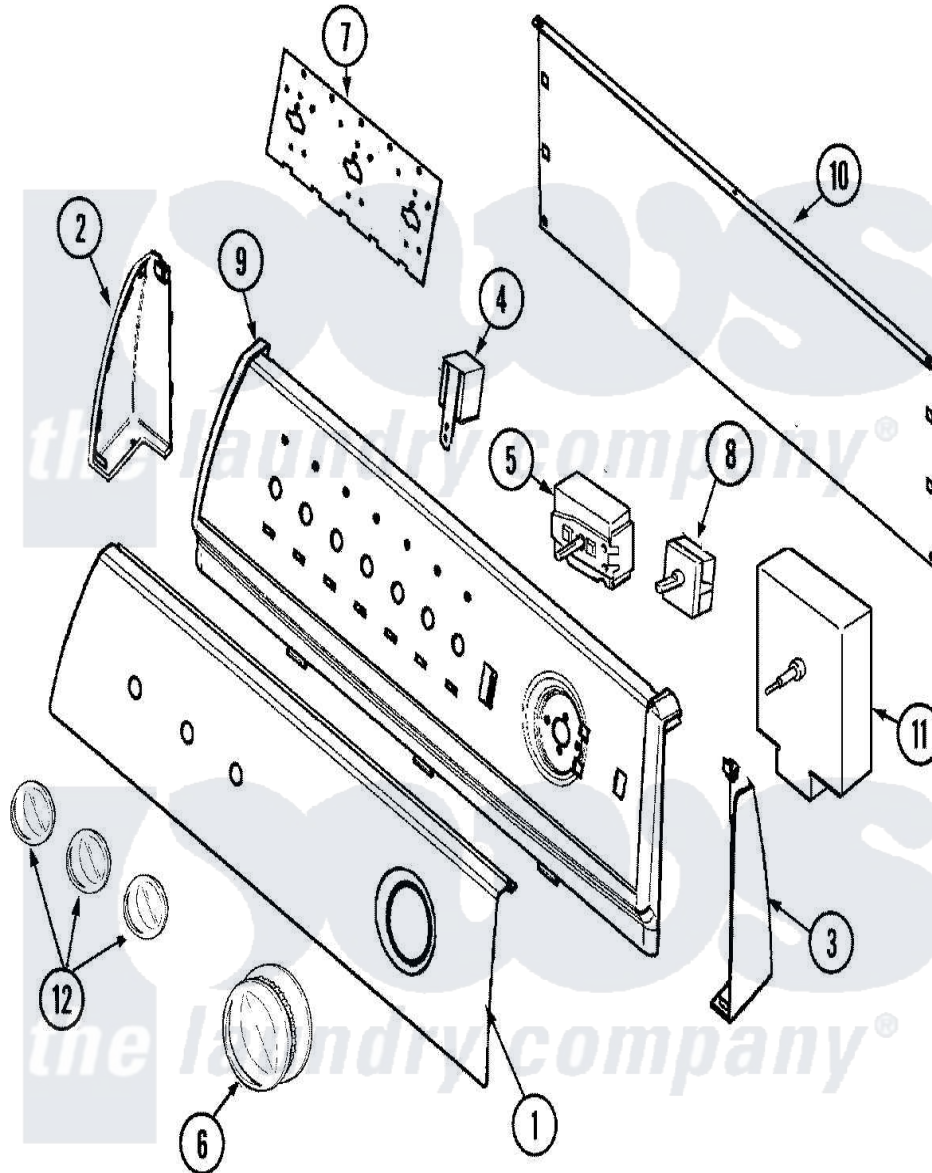

Admiral LNC8766B71 02 - CONTROL PANEL

Admiral [Residential Admiral LNC8766B71 Dryer Parts](#) Parts Diagram 02 - CONTROL PANEL
 Click on the part number to view part

Item	Original Part Number	Replaced By	Status	Part Description
1	31001382			Panel, Control
2	21001546			Endcap, Panel
"	25-3092	90767		Screw, 8A X 3/8 HeX Washer Head Tapping
3	21001547			Endcap, Panel
"	25-3092	90767		Screw, 8A X 3/8 HeX Washer Head Tapping
4	31001397			Buzzer
5	25-3092	90767		Screw, 8A X 3/8 HeX Washer Head Tapping
"	31001449			Switch, Selector
6	31001388			Knob/Skirt, Timer
7	31001193			Pad, Shield
"	21001603			Shield, Control
8	25-3092	90767		Screw, 8A X 3/8 HeX Washer Head Tapping
"	31001190			Switch, Two Position Rotary
9	21001552			Frame , Control Panel

10	21001527		Shield, Rear
"	25-3457		Screw, Sems
"	25-3092	90767	Screw, 8A X 3/8 HeX Washer Head Tapping
11	31001513		Timer
"	25-3092	90767	Screw, 8A X 3/8 HeX Washer Head Tapping
12	21001544		Knob, Selector