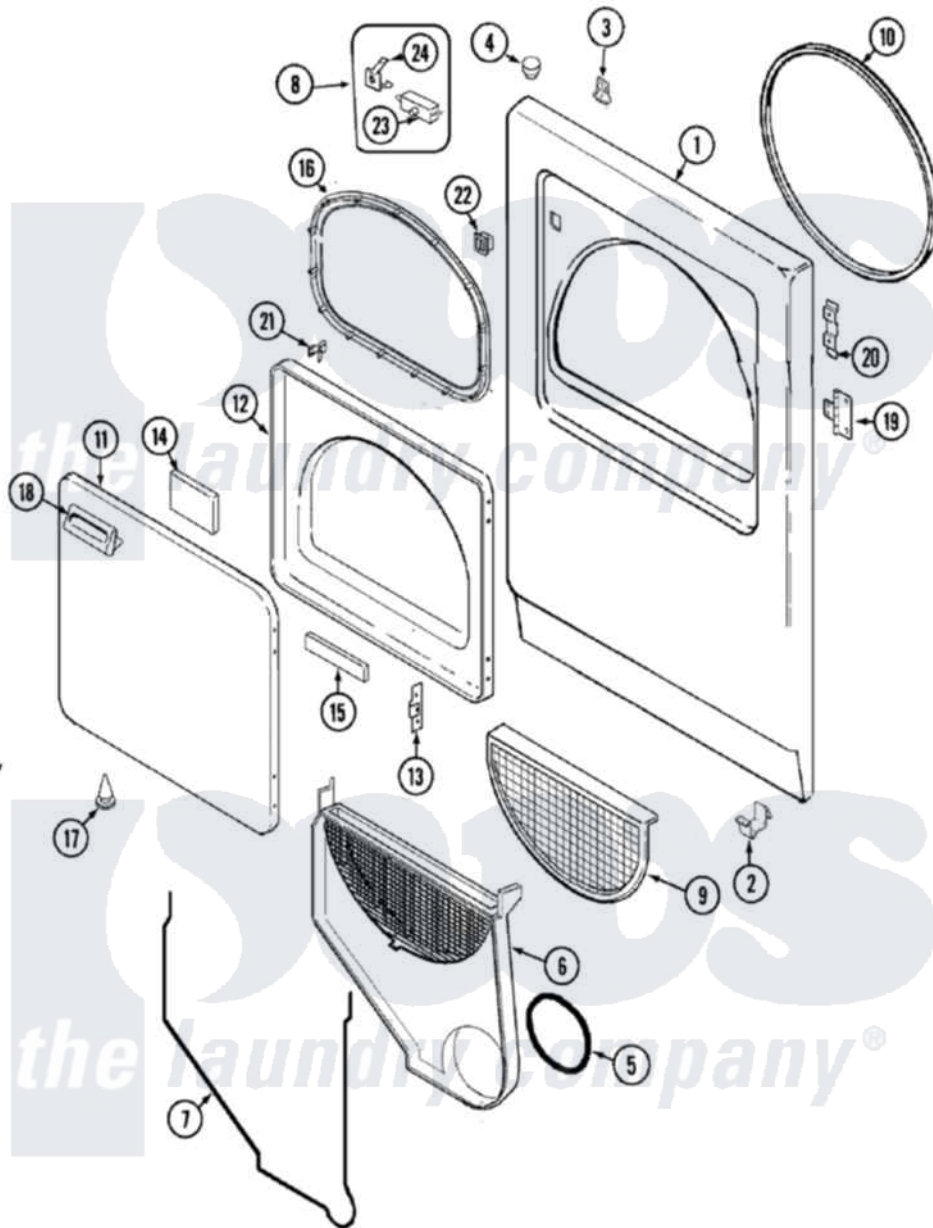

Admiral LNC8766B71 03 - DOOR

Admiral [Residential Admiral LNC8766B71 Dryer Parts](#) Parts Diagram 03 - DOOR
 Click on the part number to view part

Item	Original Part Number	Replaced By	Status	Part Description
1	53-0726	31001771		Panel, Front
2	53-0120			Clip, Front Panel
3	31001526			Lock, Top
4	33-2653			Bumper, Cabinet
5	53-0203	12001324		Duct Kit, Collector
6	25-7810	415013-35		Screw
"	12001324			Duct Kit, Collector
7	53-0204			Seal
8	LA-1005			Switch Kit
9	53-0918			Filter, Lint
10	53-0281	31001747		Seal Assembly
11	25-7770	3196169		Screw, Element
"	53-0154			Panel, Outer Door
12	53-0912		Not Available	PANEL, INNER DOOR (WHT)
13	53-0119			Clip, Hinge
14	53-1490			Door Pad

15	53-1491		Door Pad
16	53-0648	31001529	Seal, Door
17	25-7889		Plug Button
18	25-7810	415013-35	Screw
"	53-0927		Handle, Door
19	25-7809		Screw, No.6-20 1/2 Flthd Torx
"	53-1492		Hinge, Dryer Door
20	53-0121	Not Available	TWIN NUT
21	53-2364	LA-1003	Door Catch Kit
22	53-0187	LA-1003	Door Catch Kit
23	53-0147	53-0148	Switch, Door
24	63-5990	31001319	Clip, Switch