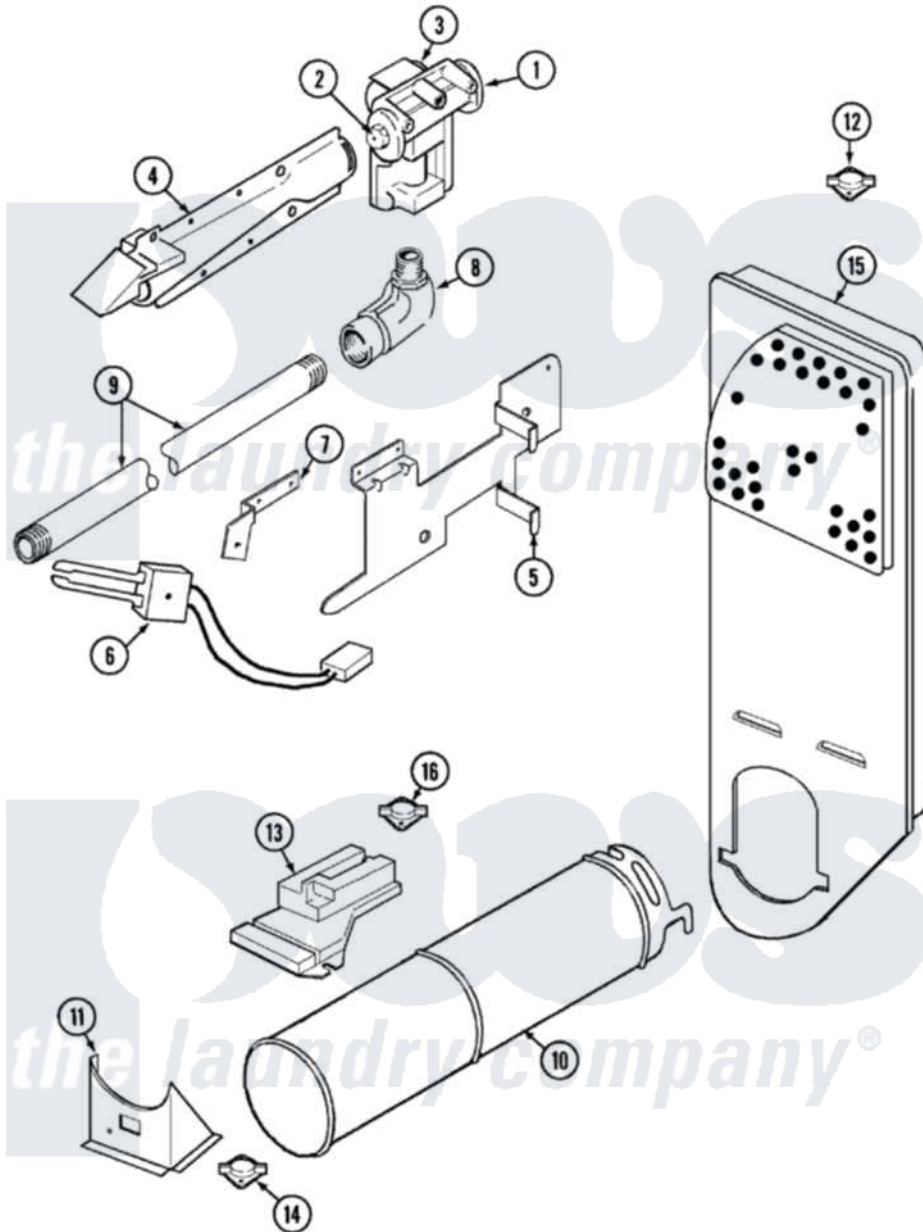

Admiral LNC8766B71 04 - GAS CARRYING

Admiral [Residential Admiral LNC8766B71 Dryer Parts](#) Parts Diagram 04 - GAS CARRYING
 Click on the part number to view part

Item	Original Part Number	Replaced By	Status	Part Description
1	31001485			Valve, Gas
"	60-6846			Union Nut
"	31001368		Not Available	TAIL PIECE
2	63-3570			Burner Orifice
3	12001349	279834		Coil-Valve
4	63-6682	31001784		Burner
5	25-3034			Clip, Wiring
"	25-7741	W10116760		Screw
"	53-0140			Mtg Bracket
6	25-7744	8281196		Screw
"	53-0689	31001556		Igniter
7	25-2134	W10116760		Screw
"	53-0686		Not Available	BRACKET
8	33001842	3406051		Elbow Union Assembly
9	31001367	31001777		Main Gas L
10	25-7741	W10116760		Screw

"	53-1884		Housing, Heater
11	53-2363		Support, Heater Housing
"	25-3092	90767	Screw, 8A X 3/8 HeX Washer Head Tapping
12	53-1096	LA-1053	Fuse Kit, Thermal
"	25-0168		Screw
13	63-5013	338906	Radiant, Sensor
"	25-2134	W10116760	Screw
14	LA-1053		Fuse Kit, Thermal
15	53-1706		Inlet Air Duct Assembly
"	25-7741	W10116760	Screw
16	53-1096	LA-1053	Fuse Kit, Thermal
17	12001031		Conversion Kit
"	63-6766		Conversion Kit