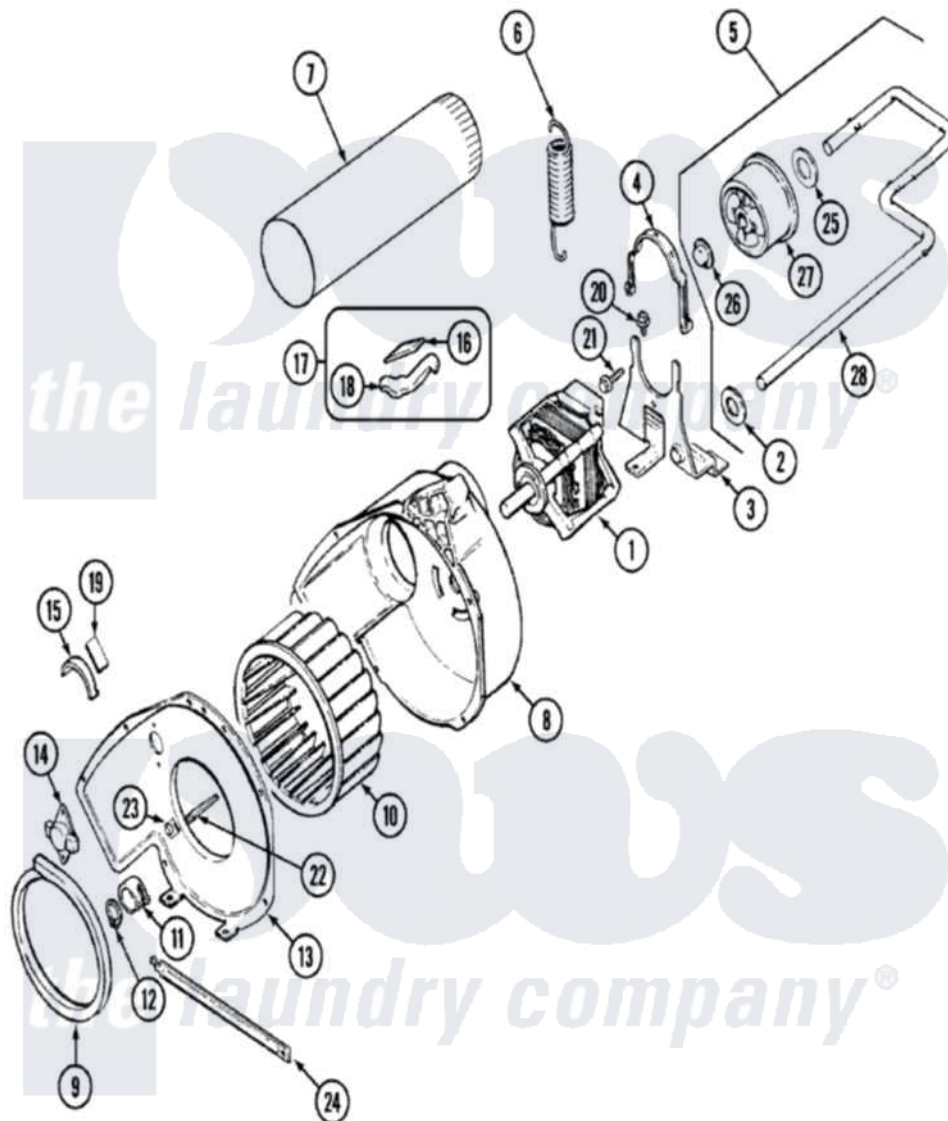

Admiral LNC8766B71 05 - MOTOR & DRIVE

Admiral [Residential Admiral LNC8766B71 Dryer Parts](#) Parts Diagram 05 - MOTOR & DRIVE
 Click on the part number to view part

Item	Original Part Number	Replaced By	Status	Part Description
1	31001535			Pulley, Motor
"	31001512	W10410996		Motor-Drive
2	25-7815			Washer
3	53-1932	31001570		Bracket, Motor
4	53-0214	660658		Clamp, Motor Mounting 343481 685441
5	53-2287			Idler Assembly
6	31001465			Spring, Idler
7	25-2134	W10116760		Screw
"	53-0134			Duct, Exhaust
8	53-1801			Housing, Blower
9	53-0203	12001324		Duct Kit, Collector
10	31001317			Wheel, Blower
11	25-7823	312967		Clamp, Blower Housing
12	25-7855			Ring, Retaining
13	Y314110	33002917		Screw, No.10-16
"	53-1934			Cover, Blower Housing

14	25-2134	W10116760	Screw
"	31001088		Thermostat, Control
15	31001470		Glide, Tumbler
16	31001356		Pad, Glide
17	LA-1006		Glide Kit, Tumbler
18	31001469		Glide, Tumbler
19	31001356		Pad, Glide
20	25-7963	31001571	Screw, 10-24 x 0700 Hxwshrd Ty
21	25-7733	681414	Screw, 10AB X 1/2
22	53-1026		Guide, Vane Inlet
23	25-3457		Screw, Sems
24	53-1625		Brace, Tumbler Support
25	25-7815		Washer
26	25-7957		Pushnut
27	31001344		Pulley, Idler
28	53-2250	53-2287	Idler Assembly