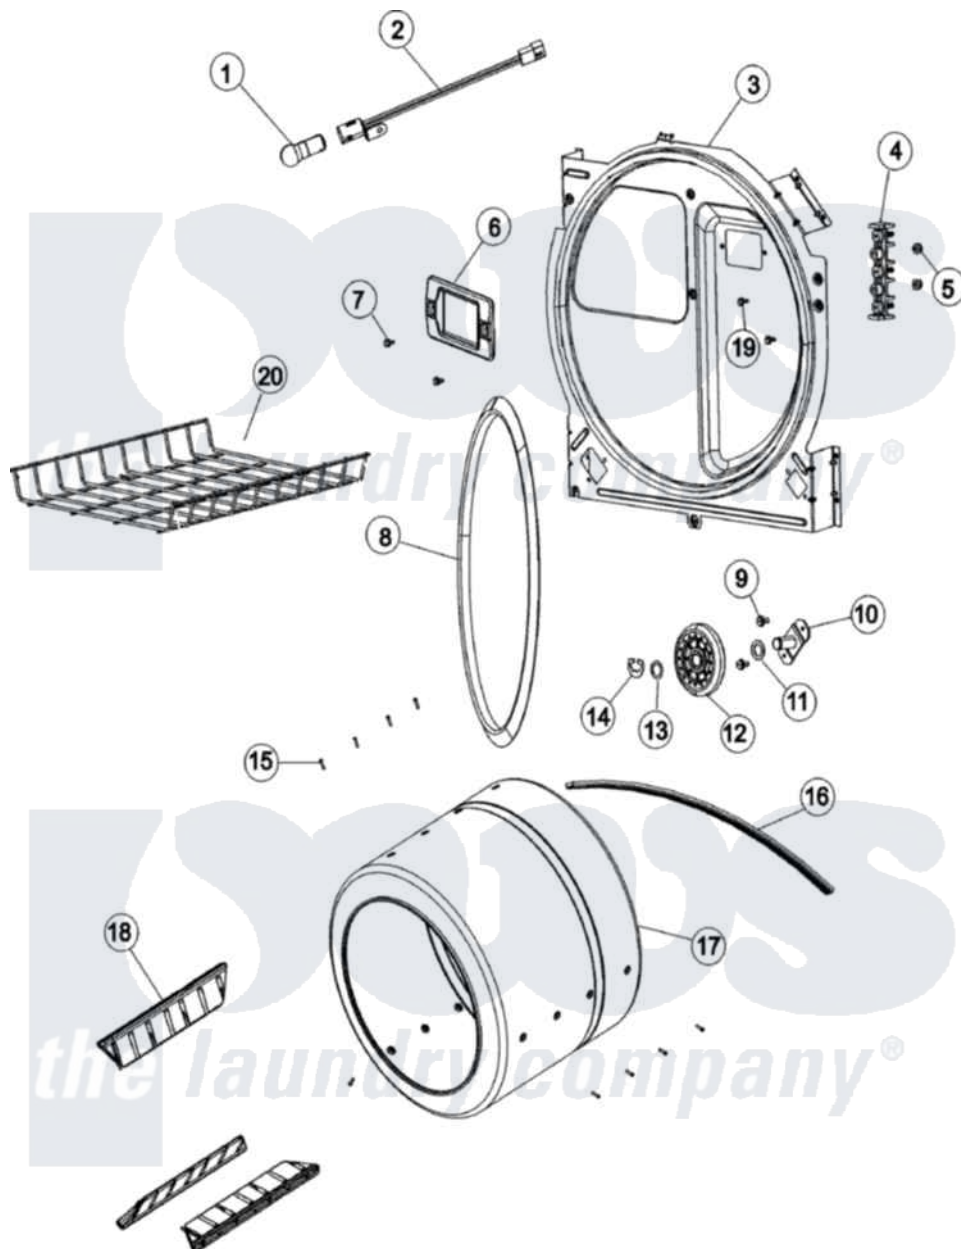

Admiral LNC8766B71 08 - TUMBLER (SERIES 12)

Admiral Residential Admiral LNC8766B71 Dryer Parts Parts Diagram 08 - TUMBLER (SERIES 12)

[Click on the part number to view part](#)

Item	Original Part Number	Replaced By	Status	Part Description
1	31001575			Bulb, Cylinder Light
2	31001579		Not Available	RECEPTACLE ASM, CYLINDER LIGHT
3	31001581			Bulkhead With Seal
6	31001585		Not Available	LENS, CYLINDER LIGHT
7	31001580	313806		Screw
8	31001548	31001747		Seal Assembly
9	25-7101	3351614		Screw, Gearcase Cover Mounting
10	53-0197			Support Assembly-Cylinder Rear
11	31001583			Spacer, Roller
12	31001096			Roller
13	25-7814			Washer
14	25-7854			Ring, Retaining
15	25-7759	3196164		Screw
16	31531589	341241		Belt