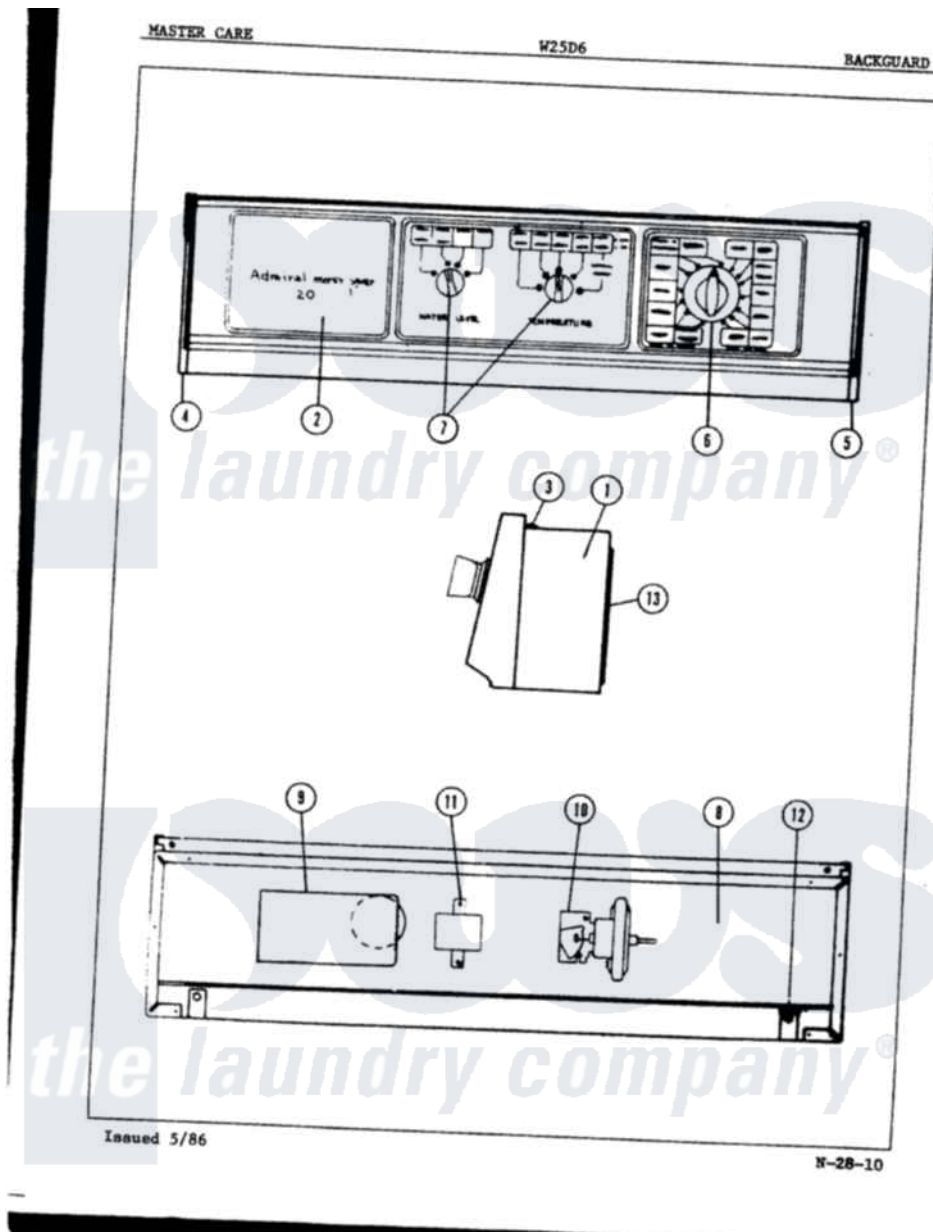

Admiral W25D6A 03 - CONTROL PANEL

Admiral Residential Admiral W25D6A Washer Parts Parts Diagram 03 - CONTROL PANEL
 Click on the part number to view part

Item	Original Part Number	Replaced By	Status	Part Description
1	33-9668		Not Available	WRAPPER
2	33-8912		Not Available	CONTROL PANEL
3	25-7649	910187		Screw
"	25-0129		Not Available	CODE H
4	33-6765			LH End Cap
5	25-7496	25-7760		Screw
"	33-6766			RH End Cap
6	25-6044			Set Screw
"	33-2862		Not Available	TIMER KNOB
7	33-5804		Not Available	KNOB
8	33-9367		Not Available	SHIELD
"	25-3092	90767		Screw, 8A X 3/8 HeX Washer Head Tapping
9	33-7996		Not Available	TIMER MOTOR
"	33-8463		Not Available	TIMER
"	25-0205	216412		Screw, Bracket To Timer
10	33-9732			Pressure Switch

"	25-3092	90767	Screw, 8A X 3/8 HeX Washer Head Tapping
11	33-6937		Selector Switch
"	25-3092	90767	Screw, 8A X 3/8 HeX Washer Head Tapping
12	25-7461	Not Available	CLIP
13	33-8909	Not Available	SHIELD
"	25-3092	90767	Screw, 8A X 3/8 HeX Washer Head Tapping