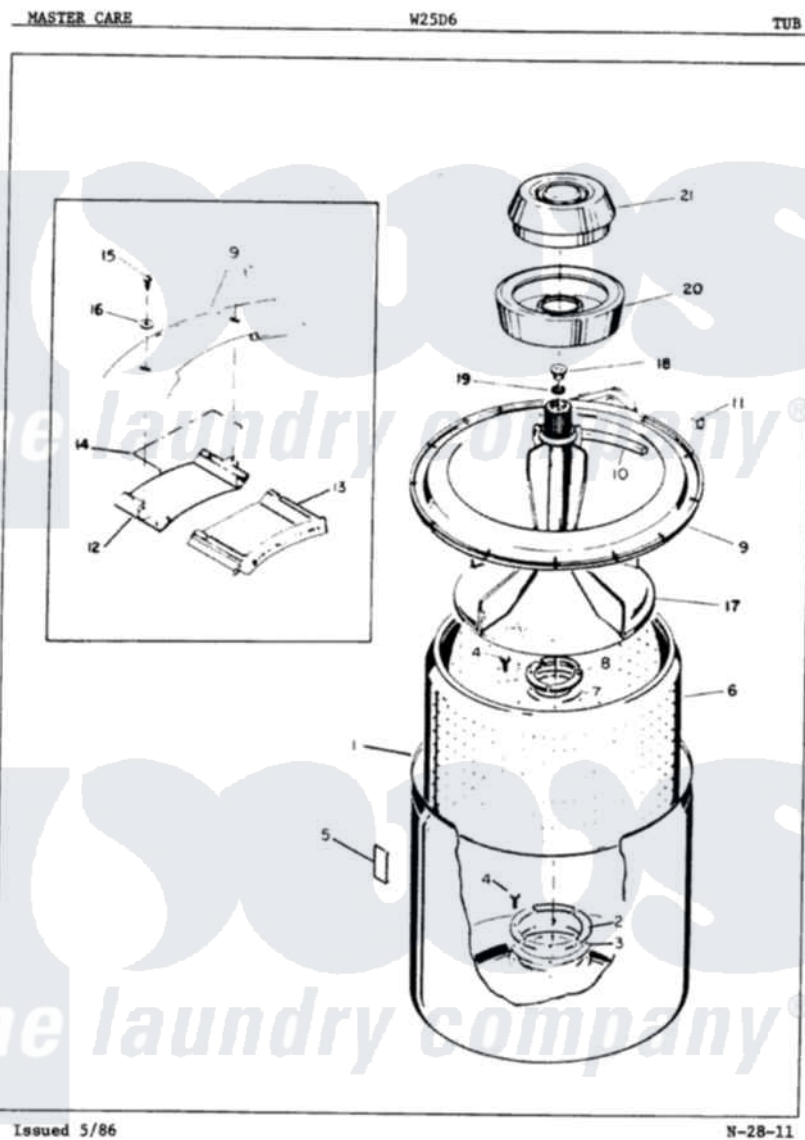

# Admiral W25D6A 09 - TUB

Admiral [Residential Admiral W25D6A Washer Parts](#) Parts Diagram 09 - TUB  
 Click on the part number to view part

Item	Original Part Number	Replaced By	Status	Part Description
1	33-9564		Not Available	TUB ASM
2	33-8800	<a href="#">33-8800K</a>		Plate
3	<a href="#">33-6905</a>			Gasket
4	25-7783	<a href="#">4356852</a>		Screw
5	33-3232	<a href="#">35-0538</a>		Pad
6	33-9566	<a href="#">33-9500N</a>		Basket Kit
7	<a href="#">33-6902</a>			Gasket
8	33-8799		Not Available	REINF PLATE
9	<a href="#">33-6524</a>			Tub Top
10	<a href="#">33-3055</a>			Gasket
11	<a href="#">25-7748</a>			Clip
12	33-8265		Not Available	DISPENSER BASE
13	33-8264		Not Available	DISPENSER ASSEMB
14	33-6521		Not Available	CLIP
15	25-7082	<a href="#">400022-1</a>		Screw
16	25-7224		Not Available	FLAT WASHER

17	33-5983	Not Available	AGITATOR
18	<a href="#">33-6241</a>		Cap
19	<a href="#">25-7330</a>		Rubber Washer
20	33-6107	<a href="#">LA-1012</a>	Lint Filter Kit
21	33-7507	<a href="#">LA-1012</a>	Lint Filter Kit