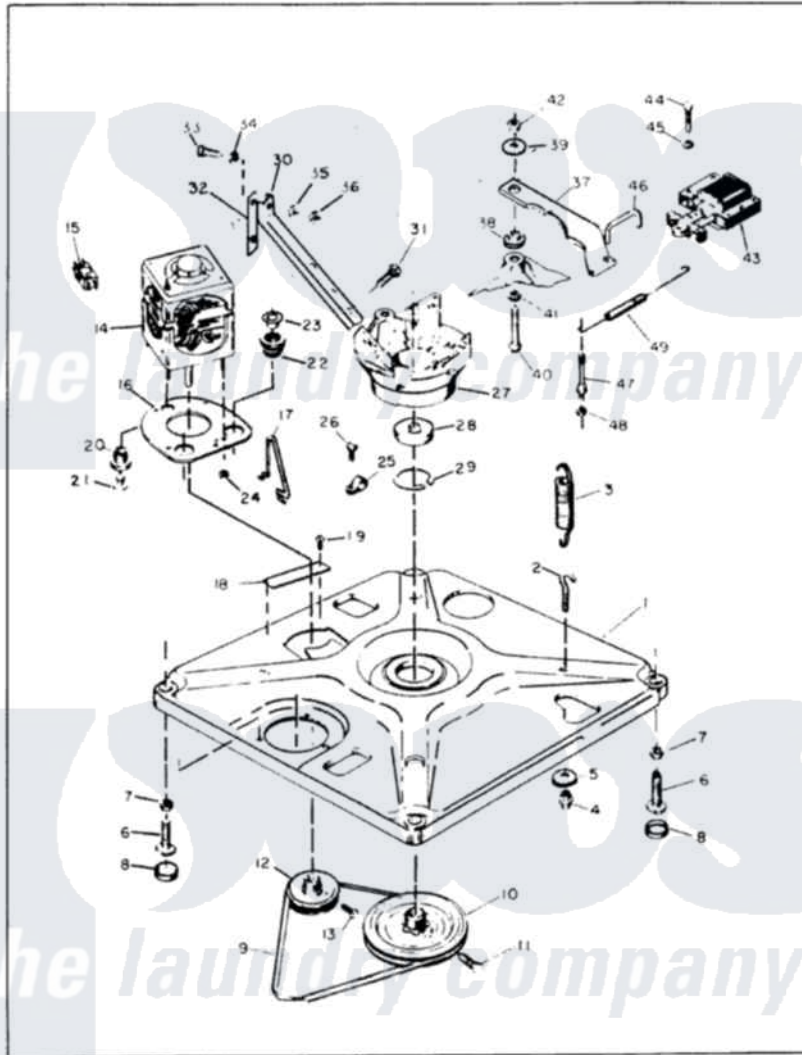

# Admiral W25D6HW 01 - BASE & DRIVE

MASTER CASE W25D6 BASE & DRIVE

Issued 5/86

N-28-2

Admiral Residential Admiral W25D6HW Washer Parts Parts Diagram 01 - BASE & DRIVE  
 Click on the part number to view part

Item	Original Part Number	Replaced By	Status	Part Description
1	33-8948		Not Available	BASE QUAD
2	<a href="#">25-7365</a>			Eye Bolt
3	33-6879		Not Available	SUSP SPRING
4	<a href="#">25-7362</a>			Anchor Nut
5	W10124350		Not Available	NOT REQUIRED PART OR SEE NOTE WASHER (PURCHASED LOCALLY)
6	33-1249	<a href="#">35-0771</a>		Leveling Leg
7	25-7032	<a href="#">25-7915</a>		Hex Nut
8	34-0062	<a href="#">25001119</a>		Foot And Pad Assembly
9	33-6343	<a href="#">35-0425</a>		Belt
10	33-5976		Not Available	DRIVE PULLEY
11	25-7361		Not Available	SET SCREW
12	33-1171	<a href="#">21001833</a>		Pulley, Motor
13	<a href="#">25-7117</a>			Set Screw
14	33-9276		Not Available	MOTOR
16	33-8691		Not Available	MTR.MTG.PLATE