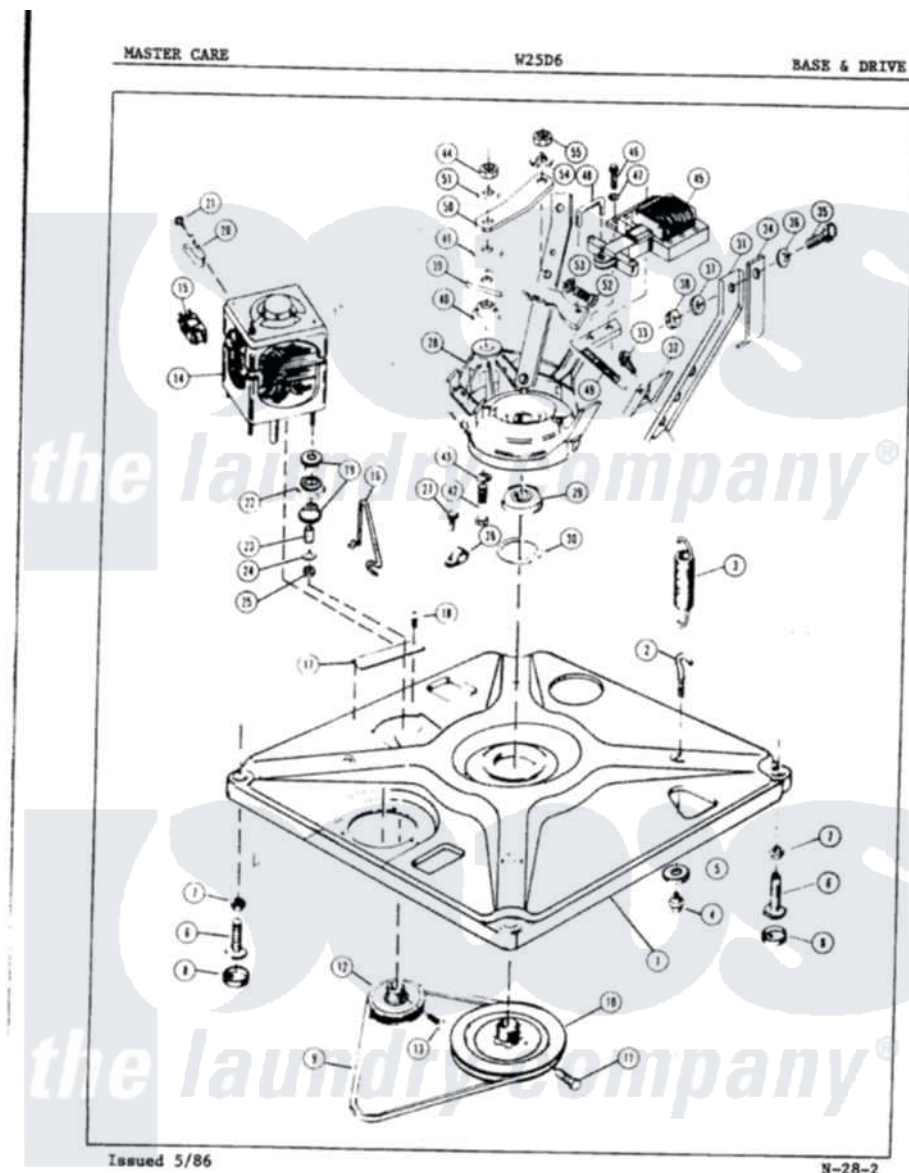

Admiral W25D6HW 02 - BASE & DRIVE (REV. A-B)

Admiral [Residential Admiral W25D6HW Washer Parts](#) Parts Diagram 02 - BASE & DRIVE (REV. A-B)
 Click on the part number to view part

Item	Original Part Number	Replaced By	Status	Part Description
1	33-9617		Not Available	BASE/TRI-POINT
2	25-7365			Eye Bolt
3	33-9553		Not Available	SPRING
4	25-7362			Anchor Nut
5	W10124350		Not Available	NOT REQUIRED PART OR SEE NOTE WASHER (PURCHASED LOCALLY)
6	33-1249	35-0771		Leveling Leg
7	25-7032	25-7915		Hex Nut
8	34-0062	25001119		Foot And Pad Assembly
9	33-9787	35-0425		Belt
10	33-5976		Not Available	DRIVE PULLEY
11	25-7361		Not Available	SET SCREW
12	33-9303		Not Available	MOTOR PULLEY
13	25-7117			Set Screw
14	33-9276		Not Available	MOTOR
16	33-9140	33-9935		Pivot Spring