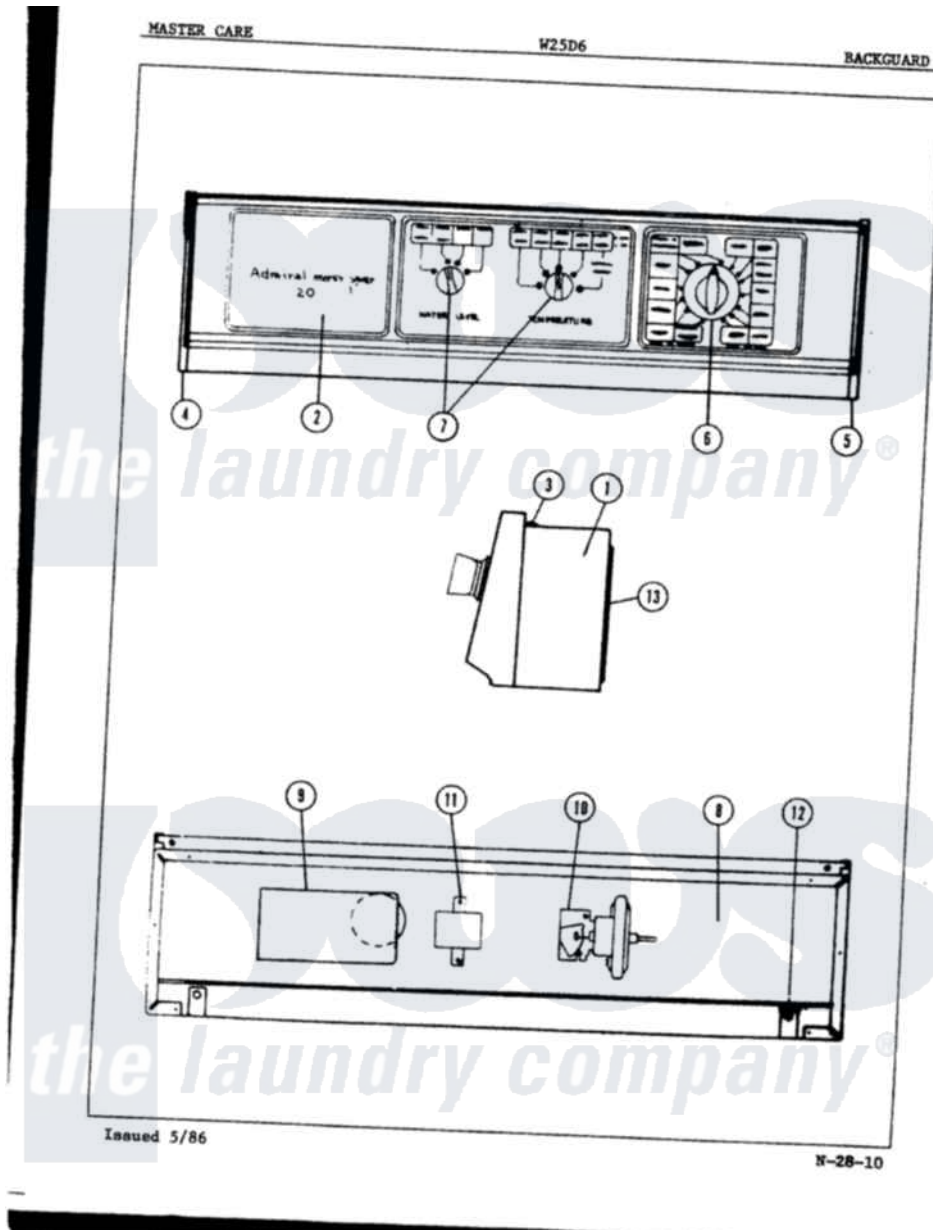

Admiral W25D6HW 03 - CONTROL PANEL

Admiral [Residential Admiral W25D6HW Washer Parts](#) Parts Diagram 03 - CONTROL PANEL
 Click on the part number to view part

Item	Original Part Number	Replaced By	Status	Part Description
1	33-9668		Not Available	WRAPPER
2	33-8912		Not Available	CONTROL PANEL
3	25-7649	910187		Screw
"	25-0129		Not Available	CODE H
4	33-6765			LH End Cap
5	25-7496	25-7760		Screw
"	33-6766			RH End Cap
6	25-6044			Set Screw
"	33-2862		Not Available	TIMER KNOB
7	33-5804		Not Available	KNOB
8	33-9367		Not Available	SHIELD
"	25-3092	90767		Screw, 8A X 3/8 HeX Washer Head Tapping
9	33-7996		Not Available	TIMER MOTOR
"	33-8463		Not Available	TIMER
"	25-0205	216412		Screw, Bracket To Timer
10	33-9732			Pressure Switch

"	25-3092	90767	Screw, 8A X 3/8 HeX Washer Head Tapping
11	33-6937		Selector Switch
"	25-3092	90767	Screw, 8A X 3/8 HeX Washer Head Tapping
12	25-7461	Not Available	CLIP
13	33-8909	Not Available	SHIELD
"	25-3092	90767	Screw, 8A X 3/8 HeX Washer Head Tapping