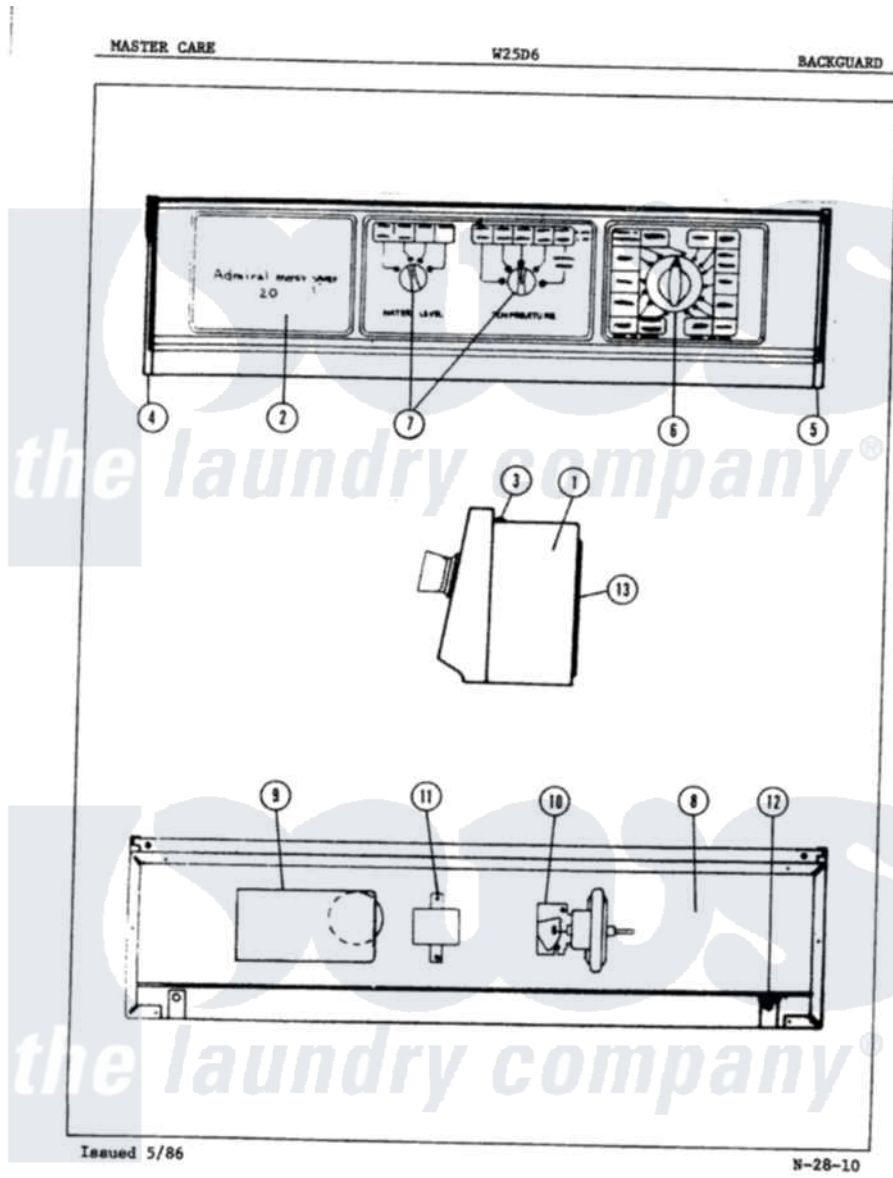

Admiral W25D6HW 04 - CONTROL PANEL (REV. A-B)

Admiral Residential Admiral W25D6HW Washer Parts Parts Diagram 04 - CONTROL PANEL (REV. A-B)
 Click on the part number to view part

Item	Original Part Number	Replaced By	Status	Part Description
1	33-9668		Not Available	WRAPPER
2	33-8912		Not Available	CONTROL PANEL
3	25-7649	910187		Screw
"	25-0129		Not Available	CODE H
4	33-6765			LH End Cap
5	25-7496	25-7760		Screw
"	33-6766			RH End Cap
6	25-6044			Set Screw
"	33-2862		Not Available	TIMER KNOB
7	33-5804		Not Available	KNOB
8	33-9367		Not Available	SHIELD
"	25-3092	90767		Screw, 8A X 3/8 HeX Washer Head Tapping
9	33-7996		Not Available	TIMER MOTOR
"	33-8463		Not Available	TIMER
"	25-0205	216412		Screw, Bracket To Timer
10	33-9732			Pressure Switch

"	25-3092	90767	Screw, 8A X 3/8 HeX Washer Head Tapping
11	33-6937		Selector Switch
"	25-3092	90767	Screw, 8A X 3/8 HeX Washer Head Tapping
12	25-7461	Not Available	CLIP
13	33-8909	Not Available	SHIELD
"	25-3092	90767	Screw, 8A X 3/8 HeX Washer Head Tapping