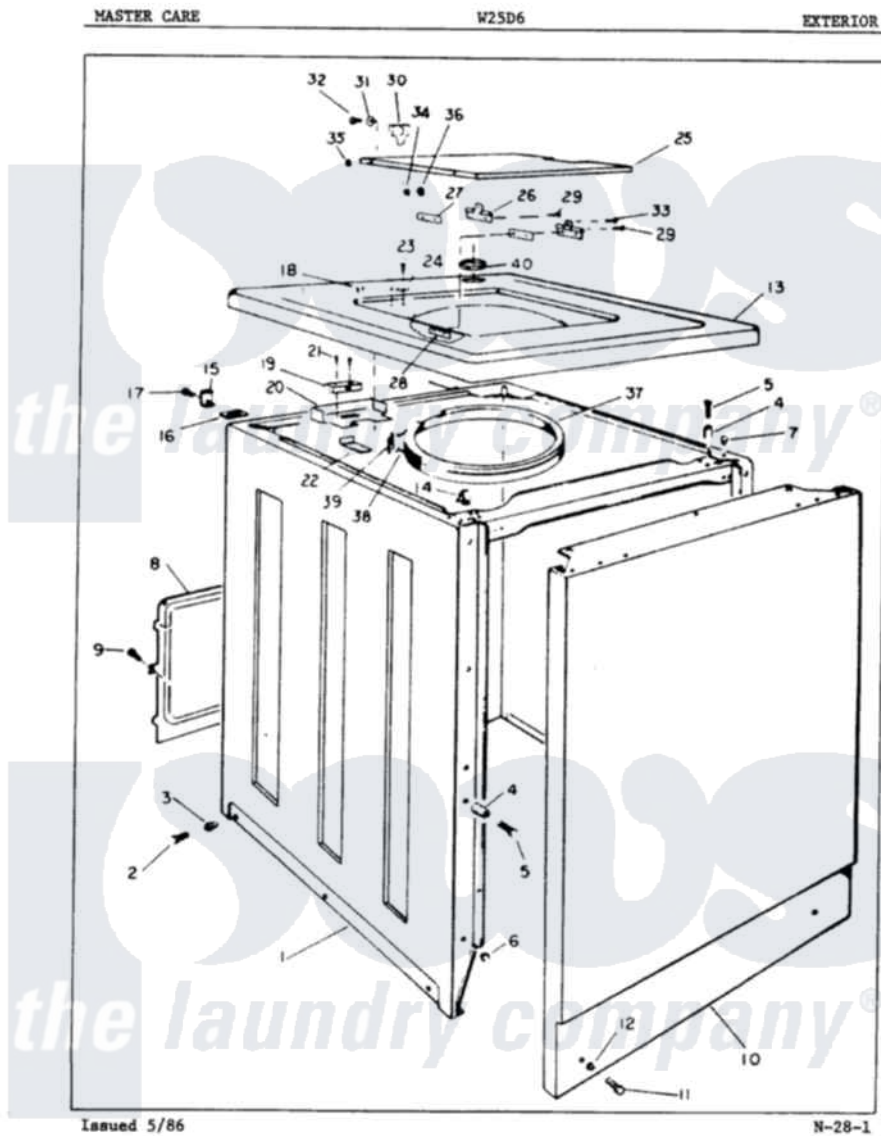

Admiral W25D6HW 05 - EXTERIOR

Admiral [Residential Admiral W25D6HW Washer Parts](#) Parts Diagram 05 - EXTERIOR
 Click on the part number to view part

Item	Original Part Number	Replaced By	Status	Part Description
1	33-6068-25		Not Available	CABINET BODY
2	25-7001	308685		Side Trim)
3	33-2088		Not Available	SLEEVE
"	W10124350		Not Available	NOT REQUIRED PART OR SEE NOTE WASHER (PURCHASED LOCALLY)
"	25-7458	308685		Side Trim)
4	34-9701			Guide, Cabinet
5	25-6109			Screw
6	33-2653			Bumper, Cabinet
7	33-2653			Bumper, Cabinet
8	33-8687		Not Available	REAR SHIELD
9	W10124350		Not Available	NOT REQUIRED PART OR SEE NOTE SCREW- PURCHASED LOCALLY
10	33-9255-25		Not Available	FRONT PANEL
11	25-7001	308685		Side Trim)
				NOT REQUIRED PART OR

12	W10124350		Not Available	SEE NOTE WASHER (PURCHASED LOCALLY)
13	33-9362-25		Not Available	CABINET TOP
14	25-7285			Clip
15	33-7450	35-2846		Hinge, Cabinet Top
16	33-0930			Pad, Top Hinge
17	25-7732	681414		Screw, 10AB X 1/2
18	33-2653			Bumper, Cabinet
19	33-7745	12001187		Kit, Lid Switch Assembly
20	33-8289	12001187		Kit, Lid Switch Assembly
21	W10124350		Not Available	NOT REQUIRED PART OR SEE NOTE SCREW- PURCHASED LOCALLY
22	33-8828	12001187		Kit, Lid Switch Assembly
23	25-7463	7101P012-60		Screw
24	25-7436			Nylite Washer
25	33-7929-25		Not Available	CLOTHES DOOR
26	33-6956			Hinge
27	33-6957			Hinge Pad
28	33-8058		Not Available	SPEEDNUT
29	25-7455	99002757		Screw
30	43-0057			Actuator, Door Switch
31	25-7436			Nylite Washer
32	25-7438			Screw
33	25-7455	99002757		Screw
34	25-7086	Y0308025		Washer, Stainless Steel
35	25-7436			Nylite Washer
36	25-8057		Not Available	PLASTIC NUT
37	33-6092		Not Available	SPLASH GUARD
38	33-6093		Not Available	RETAINING RING
39	33-0767			Spring