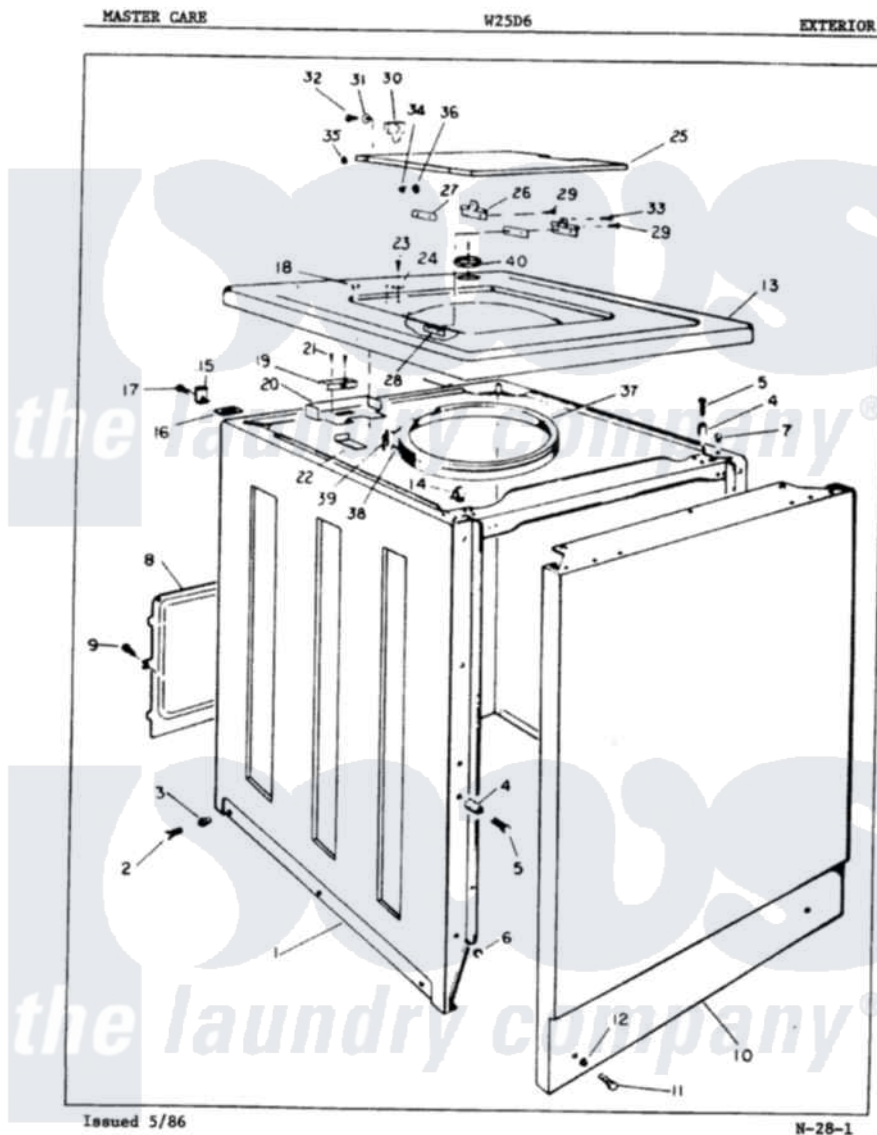

Admiral W25D6HW 06 - EXTERIOR (REV. A-B)

Admiral Residential Admiral W25D6HW Washer Parts Parts Diagram 06 - EXTERIOR (REV. A-B)
 Click on the part number to view part

Item	Original Part Number	Replaced By	Status	Part Description
1	33-6068-25		Not Available	CABINET BODY
2	25-7001	308685		Side Trim)
3	33-2088		Not Available	SLEEVE
"	W10124350		Not Available	NOT REQUIRED PART OR SEE NOTE WASHER (PURCHASED LOCALLY)
"	25-7458	308685		Side Trim)
4	34-9701			Guide, Cabinet
5	25-6109			Screw
6	33-2653			Bumper, Cabinet
7	33-2653			Bumper, Cabinet
8	33-8687		Not Available	REAR SHIELD
9	W10124350		Not Available	NOT REQUIRED PART OR SEE NOTE SCREW-PURCHASED LOCALLY
10	33-9255-25		Not Available	FRONT PANEL
11	25-7001	308685		Side Trim)
				NOT REQUIRED PART OR

12	W10124350		Not Available	SEE NOTE WASHER (PURCHASED LOCALLY)
13	33-9362-25		Not Available	CABINET TOP
14	25-7285			Clip
15	33-7450	35-2846		Hinge, Cabinet Top
16	33-0930			Pad, Top Hinge
17	25-7732	681414		Screw, 10AB X 1/2
18	33-2653			Bumper, Cabinet
19	33-7745	12001187		Kit, Lid Switch Assembly
20	33-8289	12001187		Kit, Lid Switch Assembly
21	W10124350		Not Available	NOT REQUIRED PART OR SEE NOTE SCREW- PURCHASED LOCALLY
22	33-8828	12001187		Kit, Lid Switch Assembly
23	25-7463	7101P012-60		Screw
24	25-7436			Nylite Washer
25	33-7929-25		Not Available	CLOTHES DOOR
26	33-6956			Hinge
27	33-6957			Hinge Pad
28	33-8058		Not Available	SPEEDNUT
29	25-7455	99002757		Screw
30	43-0057			Actuator, Door Switch
31	25-7436			Nylite Washer
32	25-7438			Screw
33	25-7455	99002757		Screw
34	25-7086	Y0308025		Washer, Stainless Steel
35	25-7436			Nylite Washer
36	25-8057		Not Available	PLASTIC NUT
37	33-6092		Not Available	SPLASH GUARD
38	33-6093		Not Available	RETAINING RING
39	33-0767			Spring