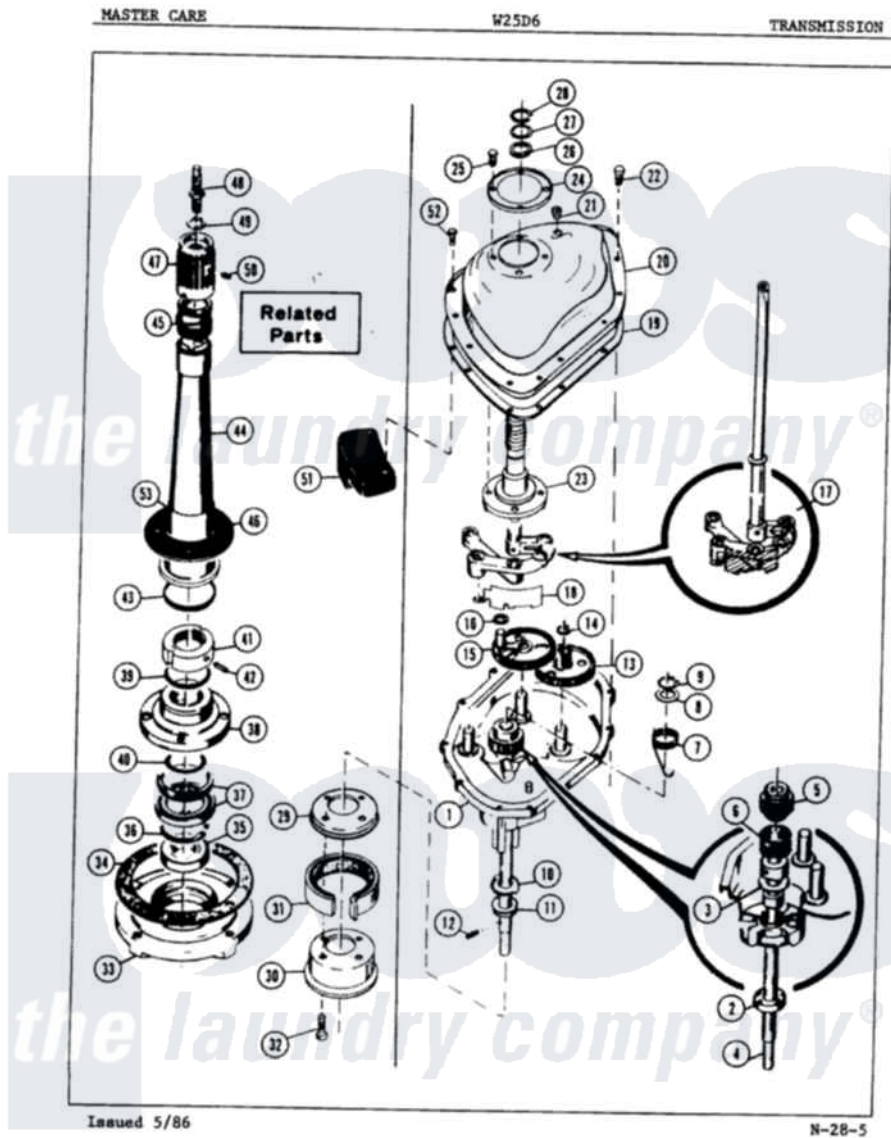

# Admiral W25D6HW 07 - TRANSMISSION

Admiral [Residential Admiral W25D6HW Washer Parts](#) Parts Diagram 07 - TRANSMISSION  
 Click on the part number to view part

Item	Original Part Number	Replaced By	Status	Part Description
1	33-9035		Not Available	TRANSM HOUSING
"	33-9144		Not Available	TRANSMISSION
2	33-9208		Not Available	SEAL
3	25-7274		Not Available	WASHER, STEEL
"	33-9023N		Not Available	CLUTCH ASM
4	33-9022		Not Available	DRIVE SHAFT
5	33-6115		Not Available	DRIVE PINION
7	<a href="#">33-6463</a>			Spring
8	25-7415		Not Available	WASHER, FLAT
9	25-7173		Not Available	25-7708
10	33-9217		Not Available	THRUST WASHER
11	<a href="#">33-4944</a>			Bearing
12	25-6120		Not Available	PIN
13	33-3228	<a href="#">35-0547</a>		Cluster Gear
14	25-7175	<a href="#">25-7933</a>		Ring, Retaining
15	33-5910		Not Available	GEAR CRANK