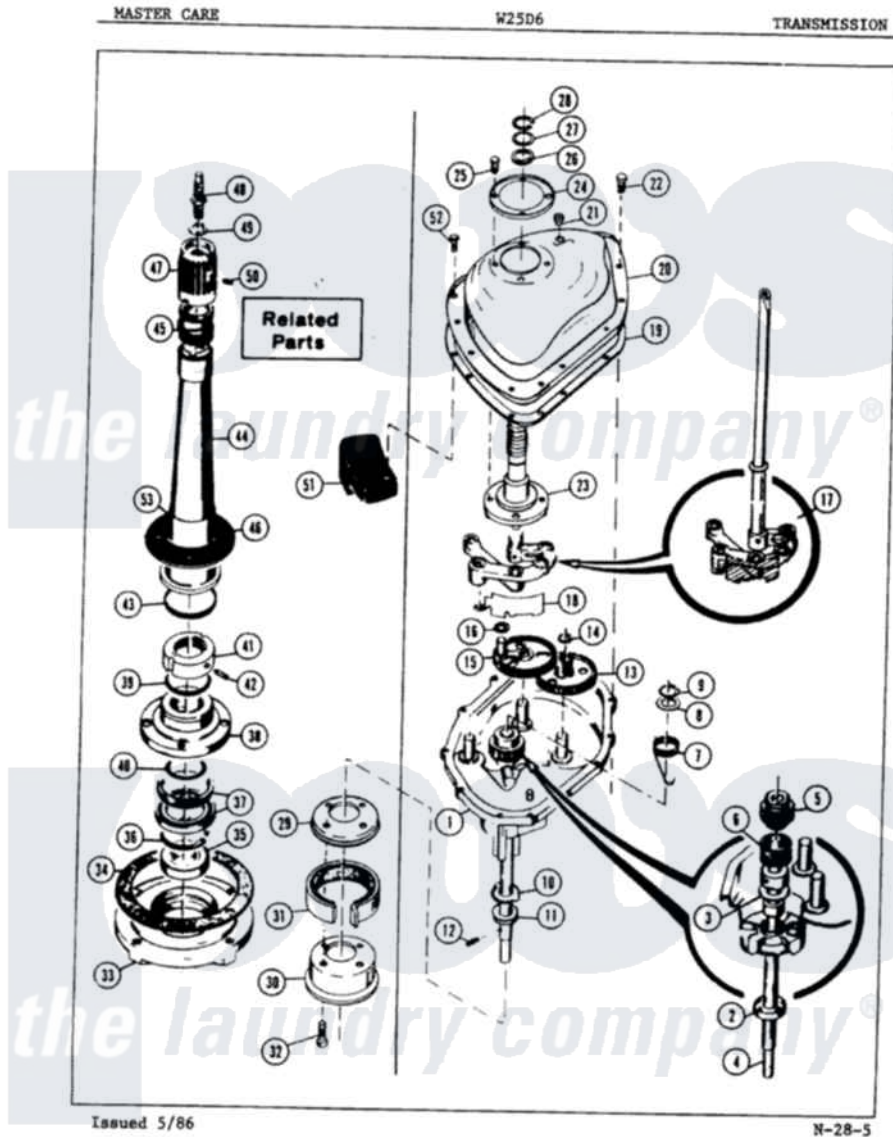

# Admiral W25D6HW 08 - TRANSMISSION (REV. A-B)

Admiral Residential Admiral W25D6HW Washer Parts Parts Diagram 08 - TRANSMISSION (REV. A-B)  
 Click on the part number to view part

Item	Original Part Number	Replaced By	Status	Part Description
1	33-9144		Not Available	TRANSMISSION
"	33-9986		Not Available	TRANSM HOUSING
"	33-9035		Not Available	TRANSM HOUSING
2	33-9208		Not Available	SEAL
3	33-9023N		Not Available	CLUTCH ASM
"	25-7274		Not Available	WASHER, STEEL
4	33-9022		Not Available	DRIVE SHAFT
5	33-6115		Not Available	DRIVE PINION
7	<a href="#">33-6463</a>			Spring
8	25-7415		Not Available	WASHER, FLAT
9	25-7173		Not Available	25-7708
10	33-9217		Not Available	THRUST WASHER
11	<a href="#">33-4944</a>			Bearing
12	25-6120		Not Available	PIN
13	33-3228	<a href="#">35-0547</a>		Cluster Gear
14	25-7175	<a href="#">25-7933</a>		Ring, Retaining