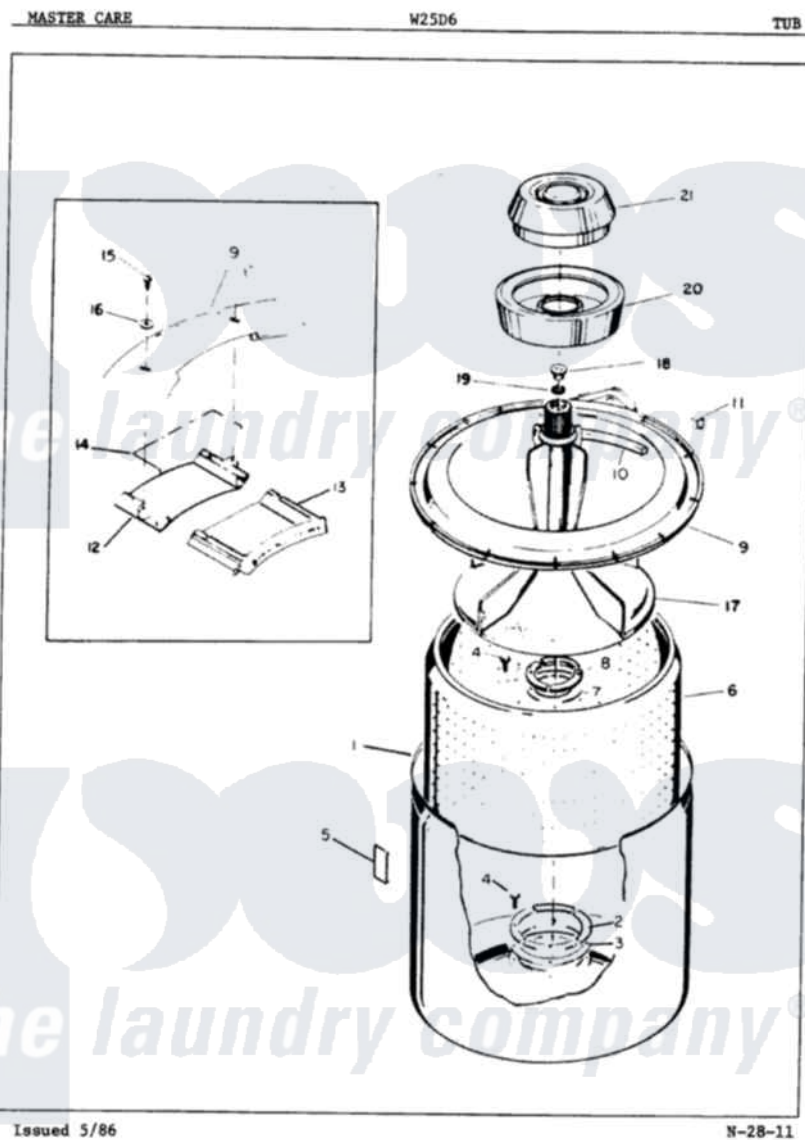

Admiral W25D6HW 09 - TUB

Admiral [Residential Admiral W25D6HW Washer Parts](#) Parts Diagram 09 - TUB
 Click on the part number to view part

Item	Original Part Number	Replaced By	Status	Part Description
1	33-9564		Not Available	TUB ASM
2	33-8800	33-8800K		Plate
3	33-6905			Gasket
4	25-7783	4356852		Screw
5	33-3232	35-0538		Pad
6	33-9566	33-9500N		Basket Kit
7	33-6902			Gasket
8	33-8799		Not Available	REINF PLATE
9	33-6524			Tub Top
10	33-3055			Gasket
11	25-7748			Clip
12	33-8265		Not Available	DISPENSER BASE
13	33-8264		Not Available	DISPENSER ASSEMB
14	33-6521		Not Available	CLIP
15	25-7082	400022-1		Screw
16	25-7224		Not Available	FLAT WASHER

17	33-5983	Not Available	AGITATOR
18	33-6241		Cap
19	25-7330		Rubber Washer
20	33-6107	LA-1012	Lint Filter Kit
21	33-7507	LA-1012	Lint Filter Kit