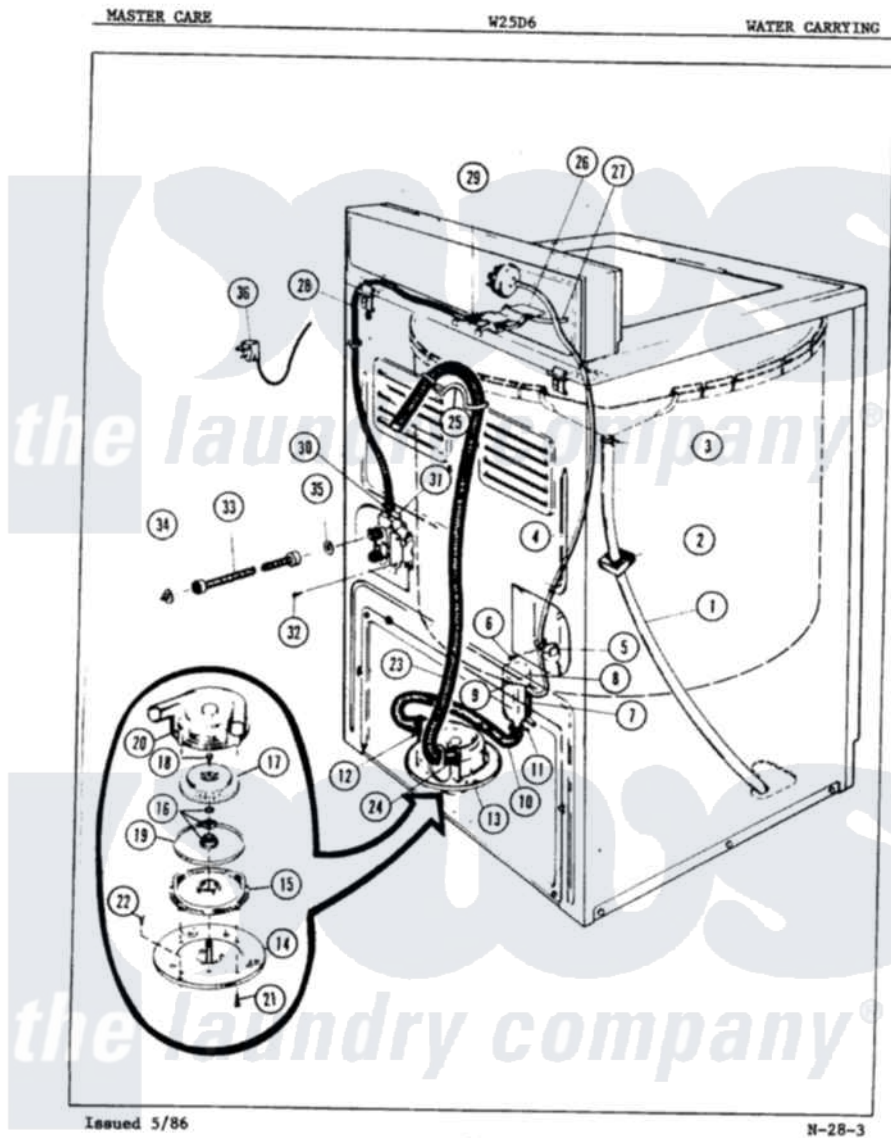

Admiral W25D6HW 11 - WATER CARRYING

Admiral [Residential Admiral W25D6HW Washer Parts](#) Parts Diagram 11 - WATER CARRYING
 Click on the part number to view part

Item	Original Part Number	Replaced By	Status	Part Description
1	33-9494		Not Available	OVERFLOW HOSE
2	W10124350		Not Available	NOT REQUIRED PART OR SEE NOTE CLAMP (PURCHASED LOCALLY)
3	33-1389		Not Available	INSULATION
4	33-6714		Not Available	PRES SW HOSE
"	25-6049	596669		Clamp, Manifold
5	33-6099			Clamp
6	W10124350		Not Available	NOT REQUIRED PART OR SEE NOTE SCREW-PURCHASED LOCALLY
7	33-7314			Sump Assembly
8	33-3633		Not Available	HOSE
9	25-7003			Clamp
10	33-6091			Hose
11	W10124350		Not Available	NOT REQUIRED PART OR SEE NOTE CLAMP (PURCHASED LOCALLY)
				NOT REQUIRED PART OR

12	W10124350		Not Available	SEE NOTE CLAMP (PURCHASED LOCALLY)
13	33-6027	35-6467		Pump Assem
14	33-6035		Not Available	PLATE & PULLEY ASSY.
15	33-6029	35-6467		Pump Assem
16	33-6360		Not Available	SEAL ASM
17	33-6033	35-0010		Impeller
18	25-7418	33001178		Back, Tumbler
19	33-6032			Gasket
20	33-6030		Not Available	PUMP HOUSING
21	25-7405	3196164		Screw
22	25-7419		Not Available	SCREW
23	33-9535	211704		Hose, Drain
24	33-9536			Hose Adapter
25	25-7797	285655		Clamp, Hose
"	33-9537	22003814		Retainer, Drain Hose
26	33-6686		Not Available	FLUME
27	33-6038		Not Available	FLUME EXT
28	33-6689		Not Available	INLET HOSE
29	25-7867	596669		Clamp, Manifold
30	25-7866	489503		Clamp
31	39-1482			Mixing Valve
"	33-7058		Not Available	SUB 36-1456
32	25-7101	3351614		Screw, Gearcase Cover Mounting
33	33-7891	89503		Hose-Inlet
34	33-7313	33-4264N		Strainer And Washer Kit
35	25-7048			Washer
36	33-3939		Not Available	SERVICE CORD