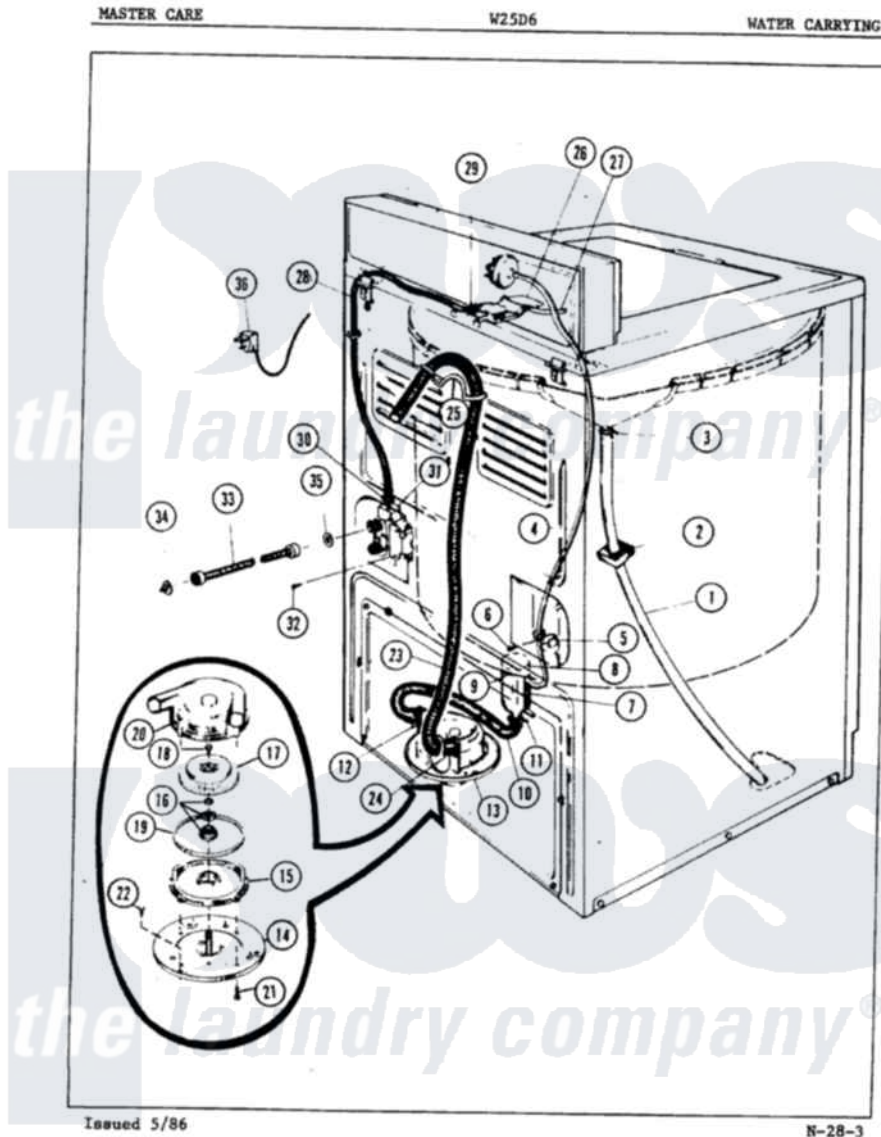

Admiral W25D6HW 12 - WATER CARRYING (REV. A-B)

Admiral Residential Admiral W25D6HW Washer Parts Parts Diagram 12 - WATER CARRYING (REV. A-B)
 Click on the part number to view part

Item	Original Part Number	Replaced By	Status	Part Description
1	33-9494		Not Available	OVERFLOW HOSE
2	W10124350		Not Available	NOT REQUIRED PART OR SEE NOTE CLAMP (PURCHASED LOCALLY)
3	33-1389		Not Available	INSULATION
4	33-6714		Not Available	PRES SW HOSE
"	25-6049	596669		Clamp, Manifold
5	33-6099			Clamp
6	W10124350		Not Available	NOT REQUIRED PART OR SEE NOTE SCREW-PURCHASED LOCALLY
7	33-7314			Sump Assembly
8	33-3633		Not Available	HOSE
9	25-7003			Clamp
10	33-6091			Hose
11	W10124350		Not Available	NOT REQUIRED PART OR SEE NOTE CLAMP (PURCHASED LOCALLY)
				NOT REQUIRED PART OR

12	W10124350		Not Available	SEE NOTE CLAMP (PURCHASED LOCALLY)
13	33-6027	35-6467		Pump Assem
14	33-6035		Not Available	PLATE & PULLEY ASSY.
15	33-6029	35-6467		Pump Assem
16	33-6360		Not Available	SEAL ASM
17	33-6033	35-0010		Impeller
18	25-7418	33001178		Back, Tumbler
19	33-6032			Gasket
20	33-6030		Not Available	PUMP HOUSING
21	25-7405	3196164		Screw
22	25-7419		Not Available	SCREW
23	33-9535	211704		Hose, Drain
24	33-9536			Hose Adapter
25	25-7797	285655		Clamp, Hose
"	33-9537	22003814		Retainer, Drain Hose
26	33-6686		Not Available	FLUME
27	33-6038		Not Available	FLUME EXT
28	33-6689		Not Available	INLET HOSE
29	25-7867	596669		Clamp, Manifold
30	25-7866	489503		Clamp
31	39-1482			Mixing Valve
"	33-7058		Not Available	SUB 36-1456
32	25-7101	3351614		Screw, Gearcase Cover Mounting
33	33-7891	89503		Hose-Inlet
34	33-7313	33-4264N		Strainer And Washer Kit
35	25-7048			Washer
36	33-3939		Not Available	SERVICE CORD