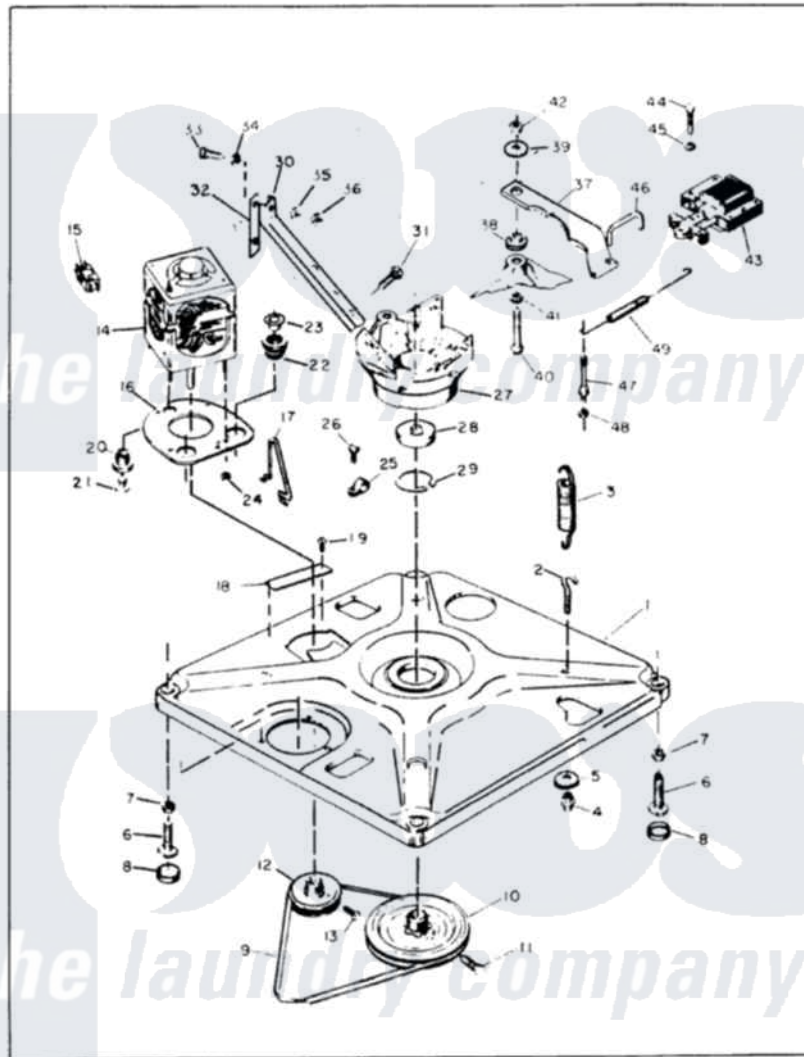

Admiral W25D6W 01 - BASE & DRIVE

MASTER CASE W25D6 BASE & DRIVE

Issued 5/86

N-28-2

Admiral Residential Admiral W25D6W Washer Parts Parts Diagram 01 - BASE & DRIVE
 Click on the part number to view part

Item	Original Part Number	Replaced By	Status	Part Description
1	33-8948		Not Available	BASE QUAD
2	25-7365			Eye Bolt
3	33-6879		Not Available	SUSP SPRING
4	25-7362			Anchor Nut
5	W10124350		Not Available	NOT REQUIRED PART OR SEE NOTE WASHER (PURCHASED LOCALLY)
6	33-1249	35-0771		Leveling Leg
7	25-7032	25-7915		Hex Nut
8	34-0062	25001119		Foot And Pad Assembly
9	33-6343	35-0425		Belt
10	33-5976		Not Available	DRIVE PULLEY
11	25-7361		Not Available	SET SCREW
12	33-1171	21001833		Pulley, Motor
13	25-7117			Set Screw
14	33-9276		Not Available	MOTOR
16	33-8691		Not Available	MTR.MTG.PLATE