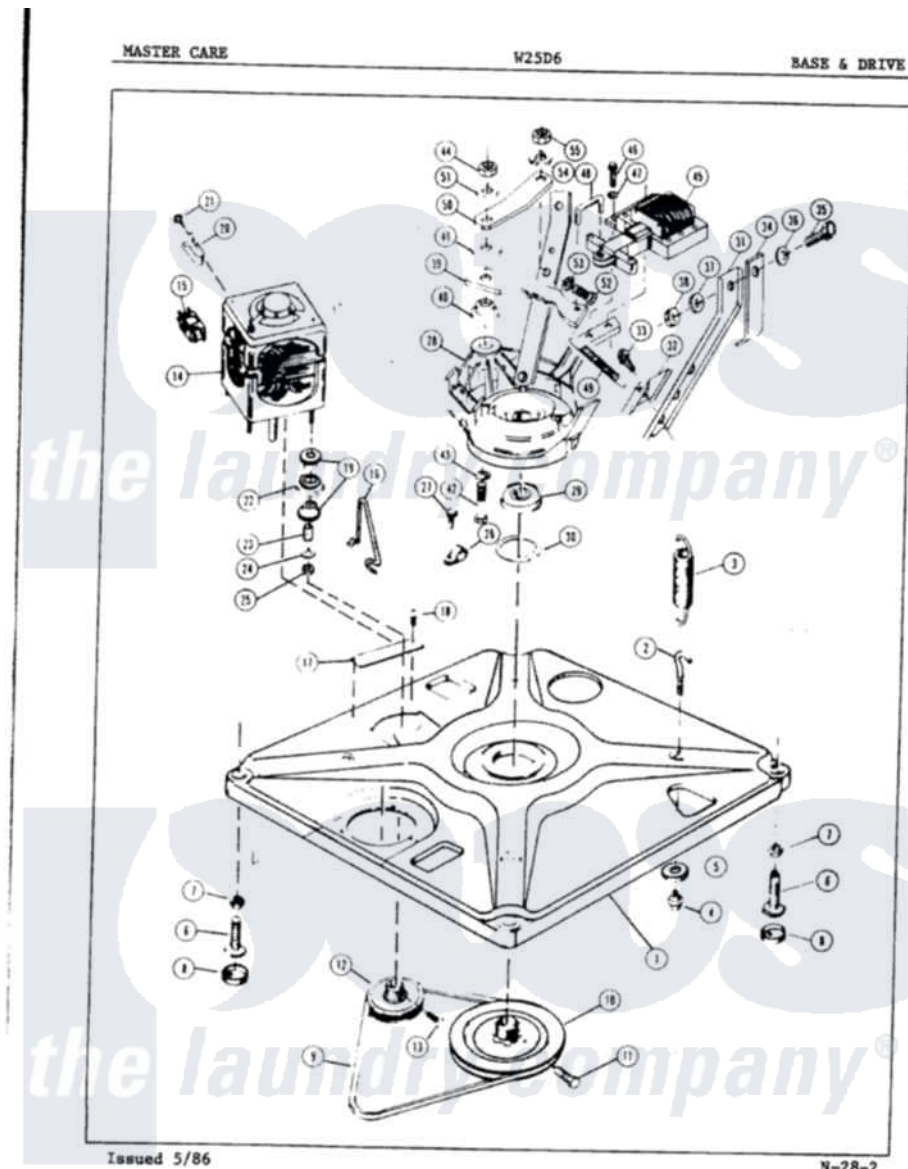

# Admiral W25D6W 02 - BASE & DRIVE (REV. A-B)

Admiral Residential Admiral W25D6W Washer Parts Diagram 02 - BASE & DRIVE (REV. A-B)  
 Click on the part number to view part

Item	Original Part Number	Replaced By	Status	Part Description
1	33-9617		Not Available	BASE/TRI-POINT
2	<a href="#">25-7365</a>			Eye Bolt
3	33-9553		Not Available	SPRING
4	<a href="#">25-7362</a>			Anchor Nut
5	W10124350		Not Available	NOT REQUIRED PART OR SEE NOTE WASHER (PURCHASED LOCALLY)
6	33-1249	<a href="#">35-0771</a>		Leveling Leg
7	25-7032	<a href="#">25-7915</a>		Hex Nut
8	34-0062	<a href="#">25001119</a>		Foot And Pad Assembly
9	33-9787	<a href="#">35-0425</a>		Belt
10	33-5976		Not Available	DRIVE PULLEY
11	25-7361		Not Available	SET SCREW
12	33-9303		Not Available	MOTOR PULLEY
13	<a href="#">25-7117</a>			Set Screw
14	33-9276		Not Available	MOTOR
16	33-9140	<a href="#">33-9935</a>		Pivot Spring