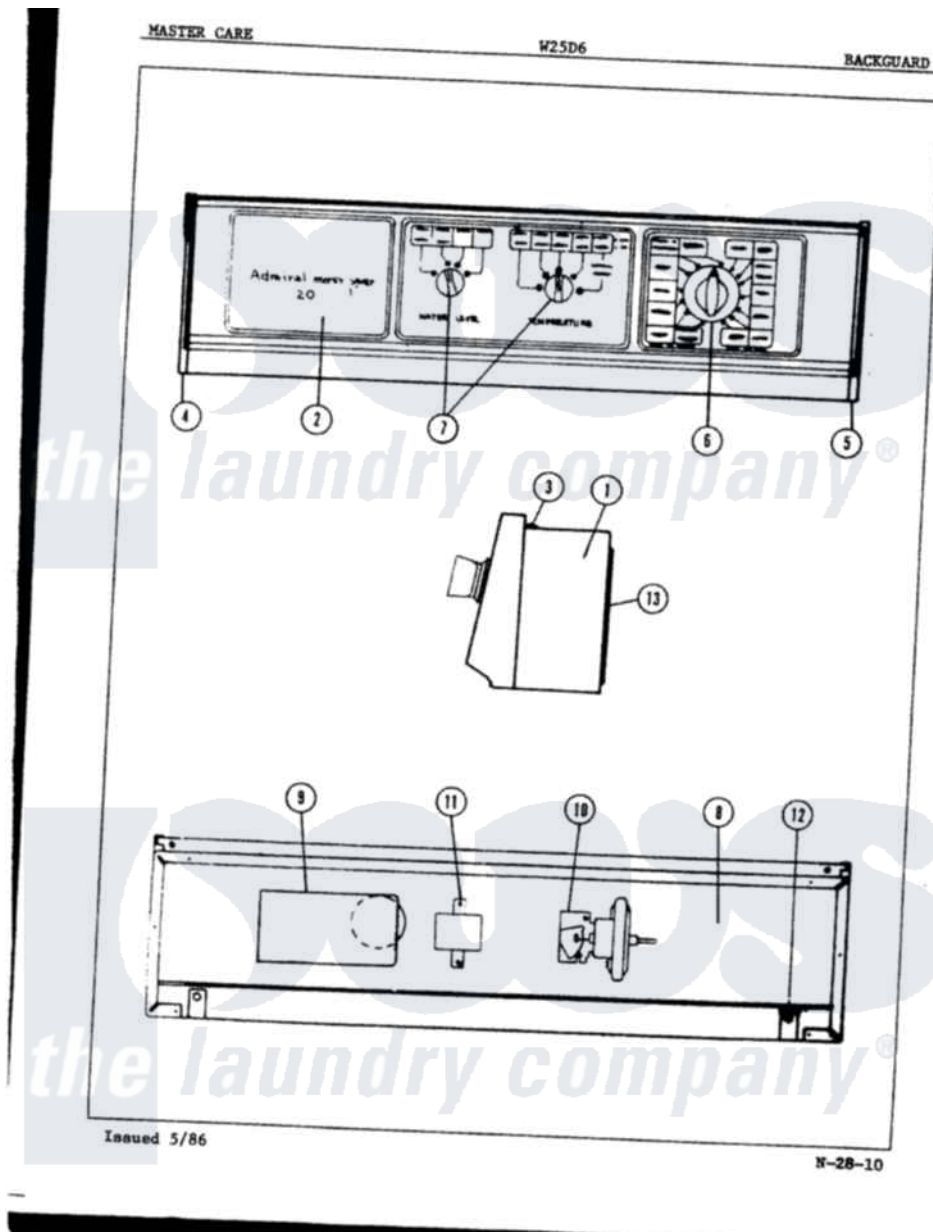

Admiral W25D6W 03 - CONTROL PANEL

Admiral Residential Admiral W25D6W Washer Parts Parts Diagram 03 - CONTROL PANEL
 Click on the part number to view part

Item	Original Part Number	Replaced By	Status	Part Description
1	33-9668		Not Available	WRAPPER
2	33-8912		Not Available	CONTROL PANEL
3	25-7649	910187		Screw
"	25-0129		Not Available	CODE H
4	33-6765			LH End Cap
5	25-7496	25-7760		Screw
"	33-6766			RH End Cap
6	25-6044			Set Screw
"	33-2862		Not Available	TIMER KNOB
7	33-5804		Not Available	KNOB
8	33-9367		Not Available	SHIELD
"	25-3092	90767		Screw, 8A X 3/8 HeX Washer Head Tapping
9	33-7996		Not Available	TIMER MOTOR
"	33-8463		Not Available	TIMER
"	25-0205	216412		Screw, Bracket To Timer
10	33-9732			Pressure Switch

"	25-3092	90767	Screw, 8A X 3/8 HeX Washer Head Tapping
11	33-6937		Selector Switch
"	25-3092	90767	Screw, 8A X 3/8 HeX Washer Head Tapping
12	25-7461	Not Available	CLIP
13	33-8909	Not Available	SHIELD
"	25-3092	90767	Screw, 8A X 3/8 HeX Washer Head Tapping