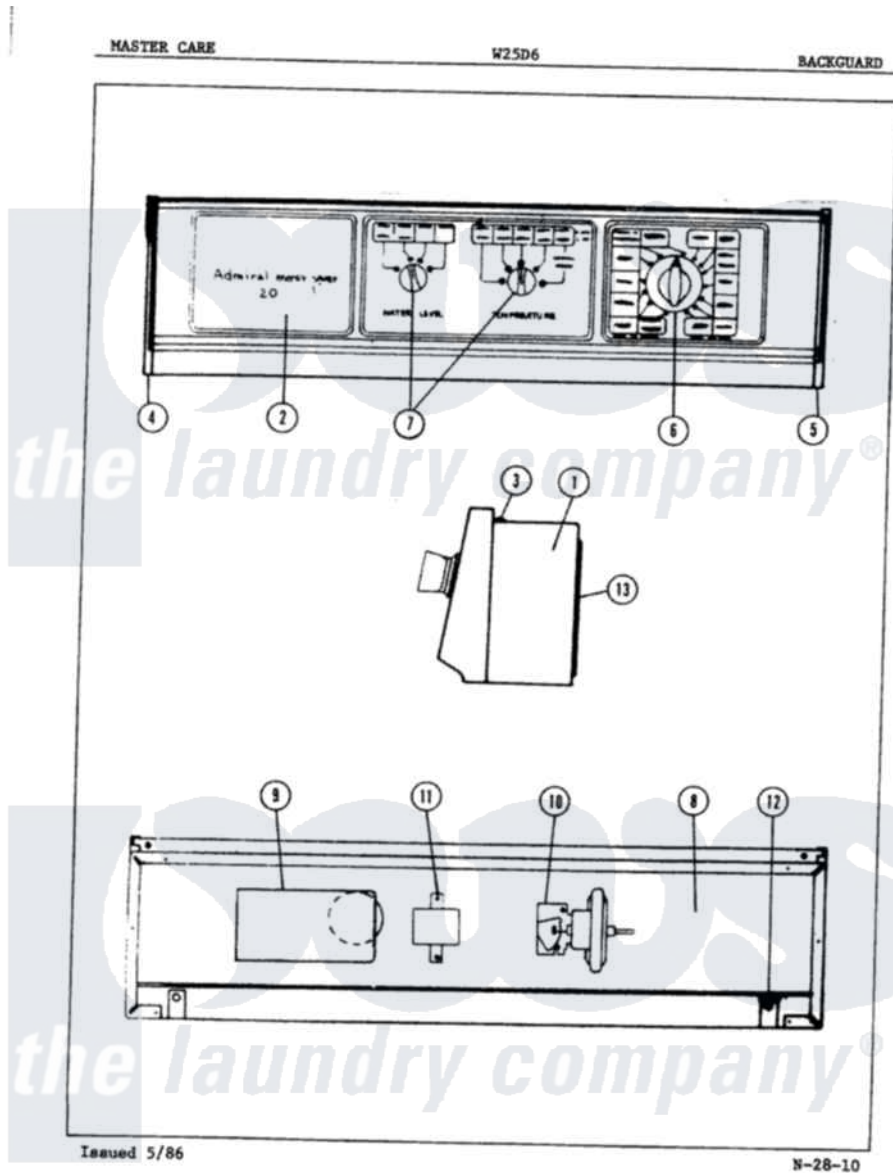

Admiral W25D6W 04 - CONTROL PANEL (REV. A-B)

Admiral Residential Admiral W25D6W Washer Parts Parts Diagram 04 - CONTROL PANEL (REV. A-B)
 Click on the part number to view part

Item	Original Part Number	Replaced By	Status	Part Description
1	33-9668		Not Available	WRAPPER
2	33-8912		Not Available	CONTROL PANEL
3	25-7649	910187		Screw
"	25-0129		Not Available	CODE H
4	33-6765			LH End Cap
5	25-7496	25-7760		Screw
"	33-6766			RH End Cap
6	25-6044			Set Screw
"	33-2862		Not Available	TIMER KNOB
7	33-5804		Not Available	KNOB
8	33-9367		Not Available	SHIELD
"	25-3092	90767		Screw, 8A X 3/8 HeX Washer Head Tapping
9	33-7996		Not Available	TIMER MOTOR
"	33-8463		Not Available	TIMER
"	25-0205	216412		Screw, Bracket To Timer
10	33-9732			Pressure Switch

"	25-3092	90767	Screw, 8A X 3/8 HeX Washer Head Tapping
11	33-6937		Selector Switch
"	25-3092	90767	Screw, 8A X 3/8 HeX Washer Head Tapping
12	25-7461	Not Available	CLIP
13	33-8909	Not Available	SHIELD
"	25-3092	90767	Screw, 8A X 3/8 HeX Washer Head Tapping