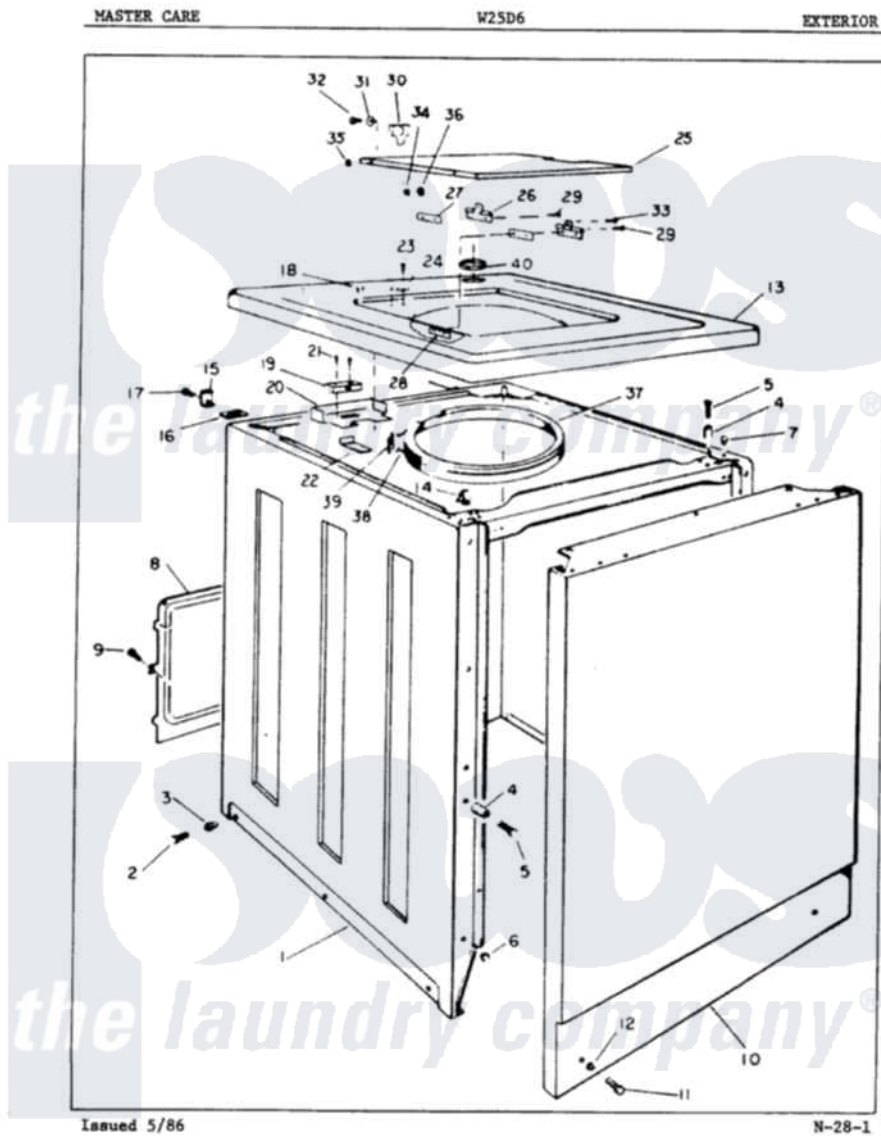

Admiral W25D6W 05 - EXTERIOR

Admiral Residential Admiral W25D6W Washer Parts Parts Diagram 05 - EXTERIOR
 Click on the part number to view part

Item	Original Part Number	Replaced By	Status	Part Description
1	33-6068		Not Available	CABINET BODY
2	25-7001	308685		Side Trim)
3	33-2088		Not Available	SLEEVE
"	W10124350		Not Available	NOT REQUIRED PART OR SEE NOTE WASHER (PURCHASED LOCALLY)
"	25-7458	308685		Side Trim)
4	34-9701			Guide, Cabinet
5	25-6109			Screw
6	33-2653			Bumper, Cabinet
7	33-2653			Bumper, Cabinet
8	33-8687		Not Available	REAR SHIELD
9	W10124350		Not Available	NOT REQUIRED PART OR SEE NOTE SCREW-PURCHASED LOCALLY
10	33-9255		Not Available	FRONT PANEL
11	25-7001	308685		Side Trim)
				NOT REQUIRED PART OR

12	W10124350	Not Available	SEE NOTE WASHER (PURCHASED LOCALLY)
13	33-9362	Not Available	CABINET TOP
14	25-7285		Clip
15	33-7450	35-2846	Hinge, Cabinet Top
16	33-0930		Pad, Top Hinge
17	25-7732	681414	Screw, 10AB X 1/2
18	33-2653		Bumper, Cabinet
19	33-7745	12001187	Kit, Lid Switch Assembly
20	33-8289	12001187	Kit, Lid Switch Assembly
21	W10124350	Not Available	NOT REQUIRED PART OR SEE NOTE SCREW- PURCHASED LOCALLY
22	33-8828	12001187	Kit, Lid Switch Assembly
23	25-7463	7101P012-60	Screw
24	25-7436		Nylite Washer
25	33-7929	35-2103	Clother Door
26	33-6956		Hinge
27	33-6957		Hinge Pad
28	33-8058	Not Available	SPEEDNUT
29	25-7455	99002757	Screw
30	43-0057		Actuator, Door Switch
31	25-7436		Nylite Washer
32	25-7438		Screw
33	25-7455	99002757	Screw
34	25-7086	Y0308025	Washer, Stainless Steel
35	25-7436		Nylite Washer
36	25-8057	Not Available	PLASTIC NUT
37	33-6092	Not Available	SPLASH GUARD
38	33-6093	Not Available	RETAINING RING
39	33-0767		Spring