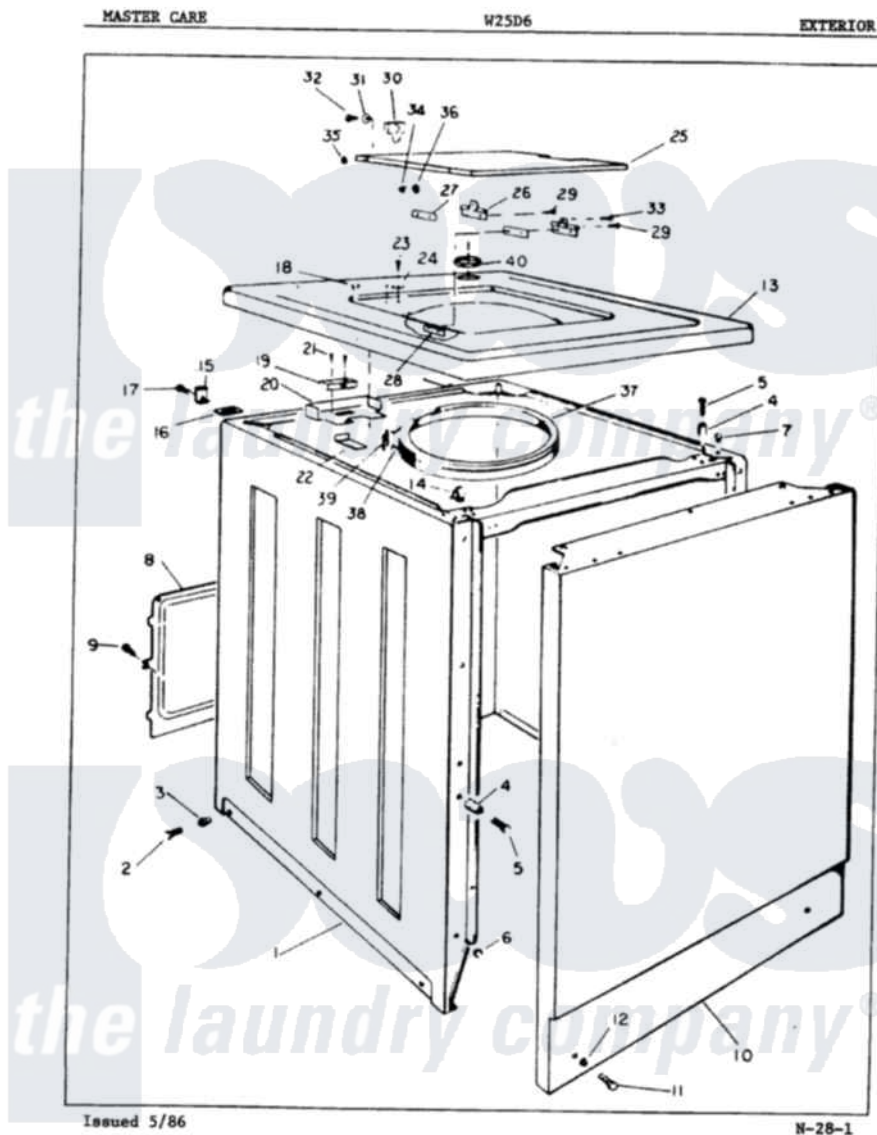

# Admiral W25D6W 06 - EXTERIOR (REV. A-B)

Admiral Residential Admiral W25D6W Washer Parts Parts Diagram 06 - EXTERIOR (REV. A-B)  
 Click on the part number to view part

Item	Original Part Number	Replaced By	Status	Part Description
1	33-6068		Not Available	CABINET BODY
2	25-7001	<a href="#">308685</a>		Side Trim )
3	33-2088		Not Available	SLEEVE
"	W10124350		Not Available	NOT REQUIRED PART OR SEE NOTE WASHER (PURCHASED LOCALLY)
"	25-7458	<a href="#">308685</a>		Side Trim )
4	<a href="#">34-9701</a>			Guide, Cabinet
5	<a href="#">25-6109</a>			Screw
6	<a href="#">33-2653</a>			Bumper, Cabinet
7	<a href="#">33-2653</a>			Bumper, Cabinet
8	33-8687		Not Available	REAR SHIELD
9	W10124350		Not Available	NOT REQUIRED PART OR SEE NOTE SCREW-PURCHASED LOCALLY
10	33-9255		Not Available	FRONT PANEL
11	25-7001	<a href="#">308685</a>		Side Trim )
				NOT REQUIRED PART OR