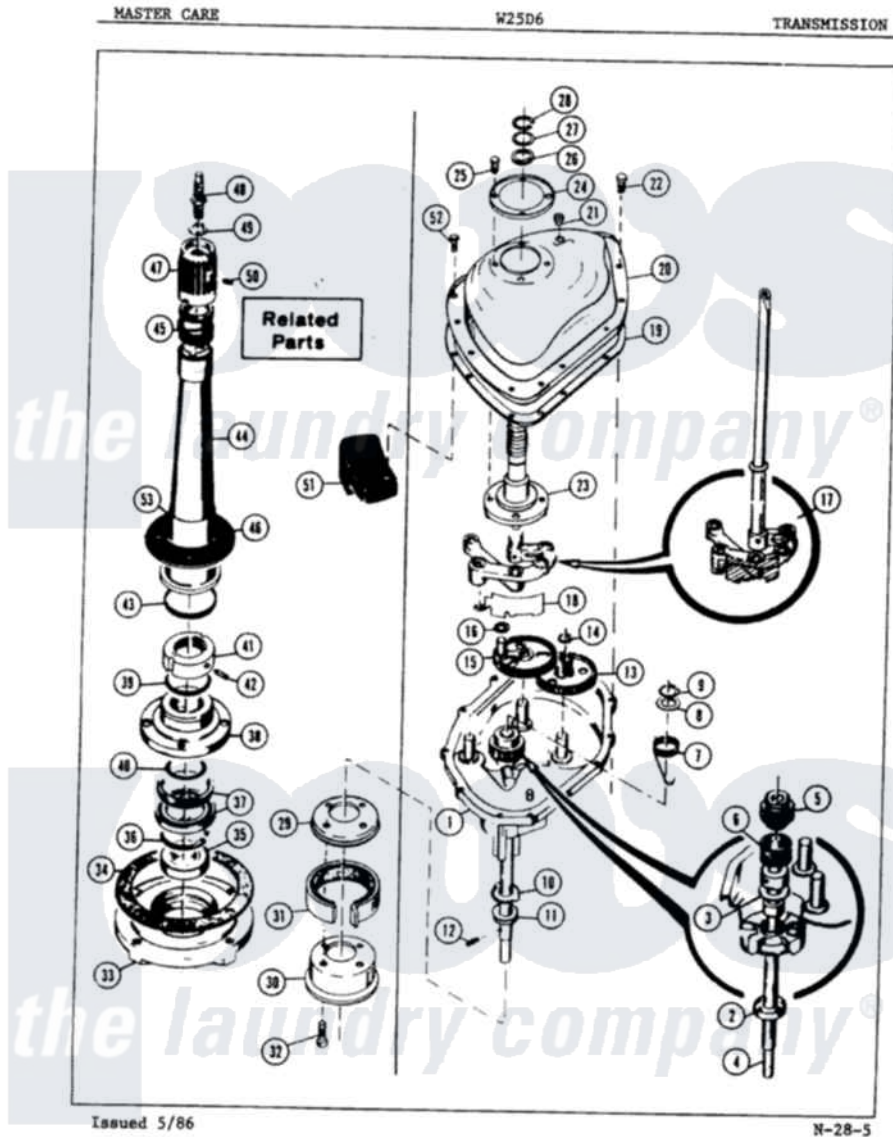

# Admiral W25D6W 08 - TRANSMISSION (REV. A-B)

Admiral Residential Admiral W25D6W Washer Parts Parts Diagram 08 - TRANSMISSION (REV. A-B)  
 Click on the part number to view part

Item	Original Part Number	Replaced By	Status	Part Description
1	33-9144		Not Available	TRANSMISSION
"	33-9986		Not Available	TRANSM HOUSING
"	33-9035		Not Available	TRANSM HOUSING
2	33-9208		Not Available	SEAL
3	33-9023N		Not Available	CLUTCH ASM
"	25-7274		Not Available	WASHER, STEEL
4	33-9022		Not Available	DRIVE SHAFT
5	33-6115		Not Available	DRIVE PINION
7	<a href="#">33-6463</a>			Spring
8	25-7415		Not Available	WASHER, FLAT
9	25-7173		Not Available	25-7708
10	33-9217		Not Available	THRUST WASHER
11	<a href="#">33-4944</a>			Bearing
12	25-6120		Not Available	PIN
13	33-3228	<a href="#">35-0547</a>		Cluster Gear
14	25-7175	<a href="#">25-7933</a>		Ring, Retaining