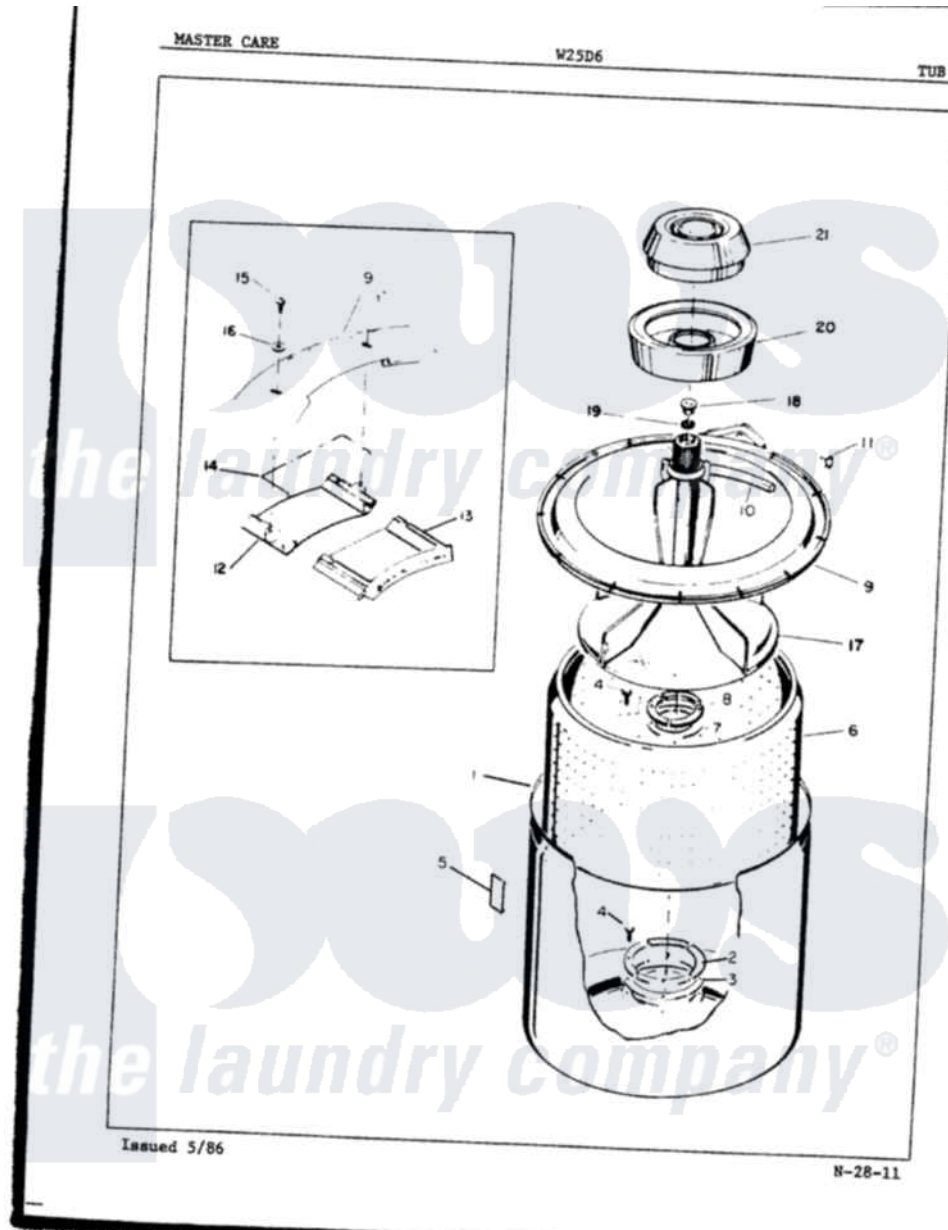

Admiral W25D6W 10 - TUB (REV. A-B)

Admiral [Residential Admiral W25D6W Washer Parts](#) Parts Diagram 10 - TUB (REV. A-B)
 Click on the part number to view part

Item	Original Part Number	Replaced By	Status	Part Description
1	33-9392		Not Available	TUB ASSEMBLY
2	33-8800	33-8800K		Plate
3	33-6905			Gasket
4	25-7783	4356852		Screw
5	33-3232	35-0538		Pad
6	33-9566	33-9500N		Basket Kit
7	33-6902			Gasket
8	33-8799		Not Available	REINF PLATE
9	33-6524			Tub Top
10	33-3055			Gasket
11	25-7748			Clip
12	33-8265		Not Available	DISPENSER BASE
13	33-8264		Not Available	DISPENSER ASSEMB
14	33-6521		Not Available	CLIP
15	25-7082	400022-1		Screw
16	25-7224		Not Available	FLAT WASHER