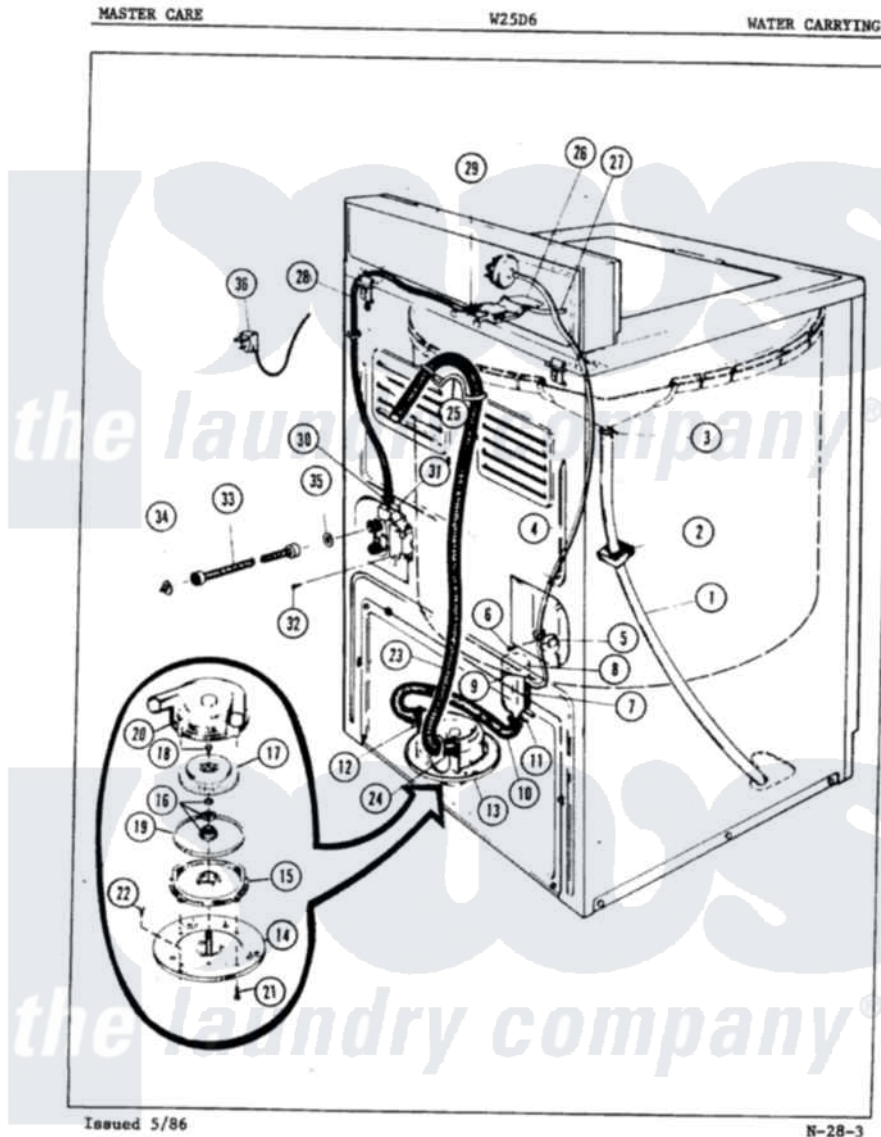

Admiral W25D6W 12 - WATER CARRYING (REV. A-B)

Admiral Residential Admiral W25D6W Washer Parts Parts Diagram 12 - WATER CARRYING (REV. A-B)
 Click on the part number to view part

Item	Original Part Number	Replaced By	Status	Part Description
1	33-9494		Not Available	OVERFLOW HOSE
2	W10124350		Not Available	NOT REQUIRED PART OR SEE NOTE CLAMP (PURCHASED LOCALLY)
3	33-1389		Not Available	INSULATION
4	33-6714		Not Available	PRES SW HOSE
"	25-6049	596669		Clamp, Manifold
5	33-6099			Clamp
6	W10124350		Not Available	NOT REQUIRED PART OR SEE NOTE SCREW-PURCHASED LOCALLY
7	33-7314			Sump Assembly
8	33-3633		Not Available	HOSE
9	25-7003			Clamp
10	33-6091			Hose
11	W10124350		Not Available	NOT REQUIRED PART OR SEE NOTE CLAMP (PURCHASED LOCALLY)
				NOT REQUIRED PART OR

12	W10124350		Not Available	SEE NOTE CLAMP (PURCHASED LOCALLY)
13	33-6027	35-6467		Pump Assem
14	33-6035		Not Available	PLATE & PULLEY ASSY.
15	33-6029	35-6467		Pump Assem
16	33-6360		Not Available	SEAL ASM
17	33-6033	35-0010		Impeller
18	25-7418	33001178		Back, Tumbler
19	33-6032			Gasket
20	33-6030		Not Available	PUMP HOUSING
21	25-7405	3196164		Screw
22	25-7419		Not Available	SCREW
23	33-9535	211704		Hose, Drain
24	33-9536			Hose Adapter
25	25-7797	285655		Clamp, Hose
"	33-9537	22003814		Retainer, Drain Hose
26	33-6686		Not Available	FLUME
27	33-6038		Not Available	FLUME EXT
28	33-6689		Not Available	INLET HOSE
29	25-7867	596669		Clamp, Manifold
30	25-7866	489503		Clamp
31	39-1482			Mixing Valve
"	33-7058		Not Available	SUB 36-1456
32	25-7101	3351614		Screw, Gearcase Cover Mounting
33	33-7891	89503		Hose-Inlet
34	33-7313	33-4264N		Strainer And Washer Kit
35	25-7048			Washer
36	33-3939		Not Available	SERVICE CORD