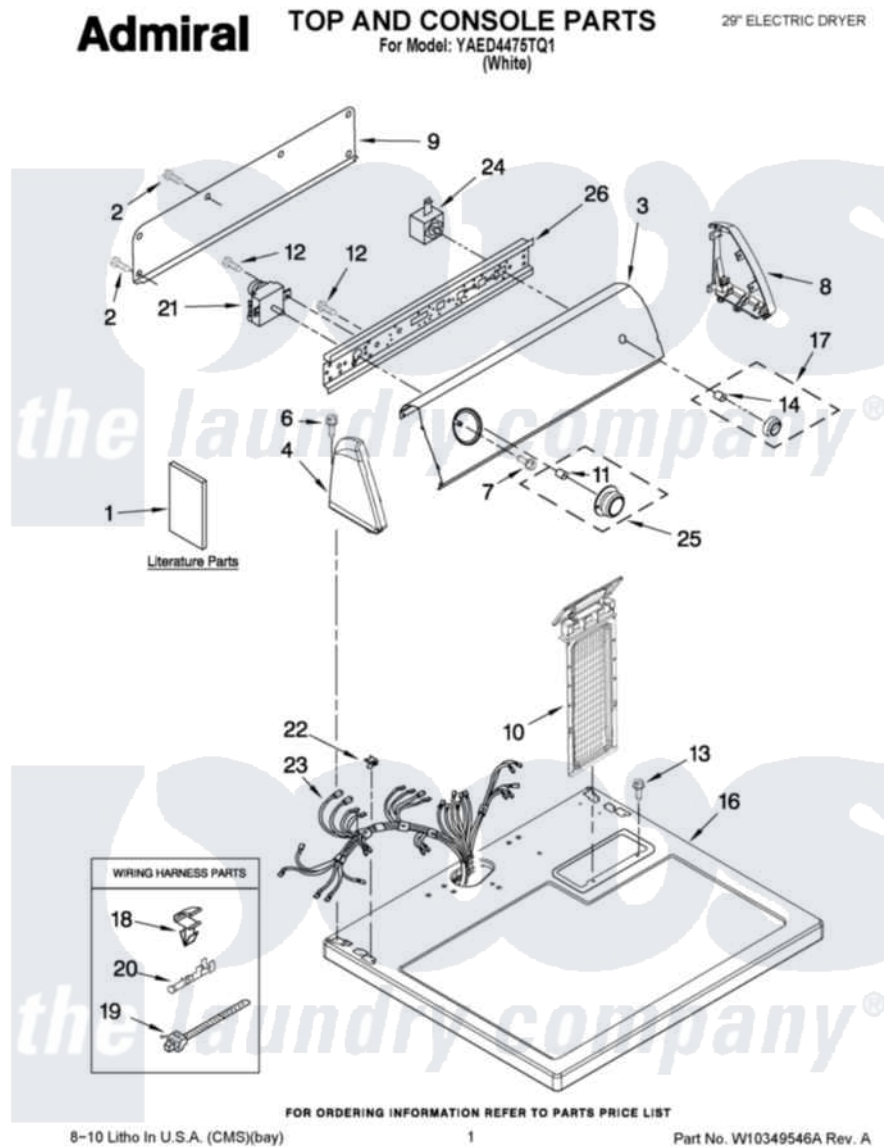

Admiral YAED4475TQ1 01 - TOP AND CONSOLE PARTS

Admiral Residential Admiral YAED4475TQ1 Dryer Parts Parts Diagram 01 - TOP AND CONSOLE PARTS
Click on the part number to view part

Item	Original Part Number	Replaced By	Status	Part Description
1	W10287575		Not Available	GUIDE, USE & CARE
"	W10296135		Not Available	INSTALLATION, INSTRUCTIONS
"	W10185977		Not Available	Wiring Diagram
2	693995			Screw, Hex Head
3	W10141666			Panel, Control
4	8271365	279962		Endcap
6	388326			Screw, 8-18 X 1,25
7	8533951	3400859		Screw, Grounding
8	8271359	279962		Endcap
9	8274261			Do-It-Yourself Repair Manuals
10	8557857			Screen, Lint
11	688805			Clip, Spring Knob
12	8533971	90767		Screw, 8A X 3/8 HeX Washer Head Tapping
13	688983	487240		Screw, For Mtg. Service Capacitor

14	8536939		Clip, Knob
16	8557930	8563985	Top
17	8538959		Knob, Push-To-Start
18	3394427		Clip-Harness
19	3391249		Cable Tie, Push Mount
20	94614		Terminal
21	W10185972		Timer, 60 Hz
22	357213		Nut, Push-In
23	W10186165	Not Available	HARNESS, WIRING
24	3977456		Switch, Push-To-Start
25	8538953		Timer Knob Assembly
26	8271418		Bracket, Control