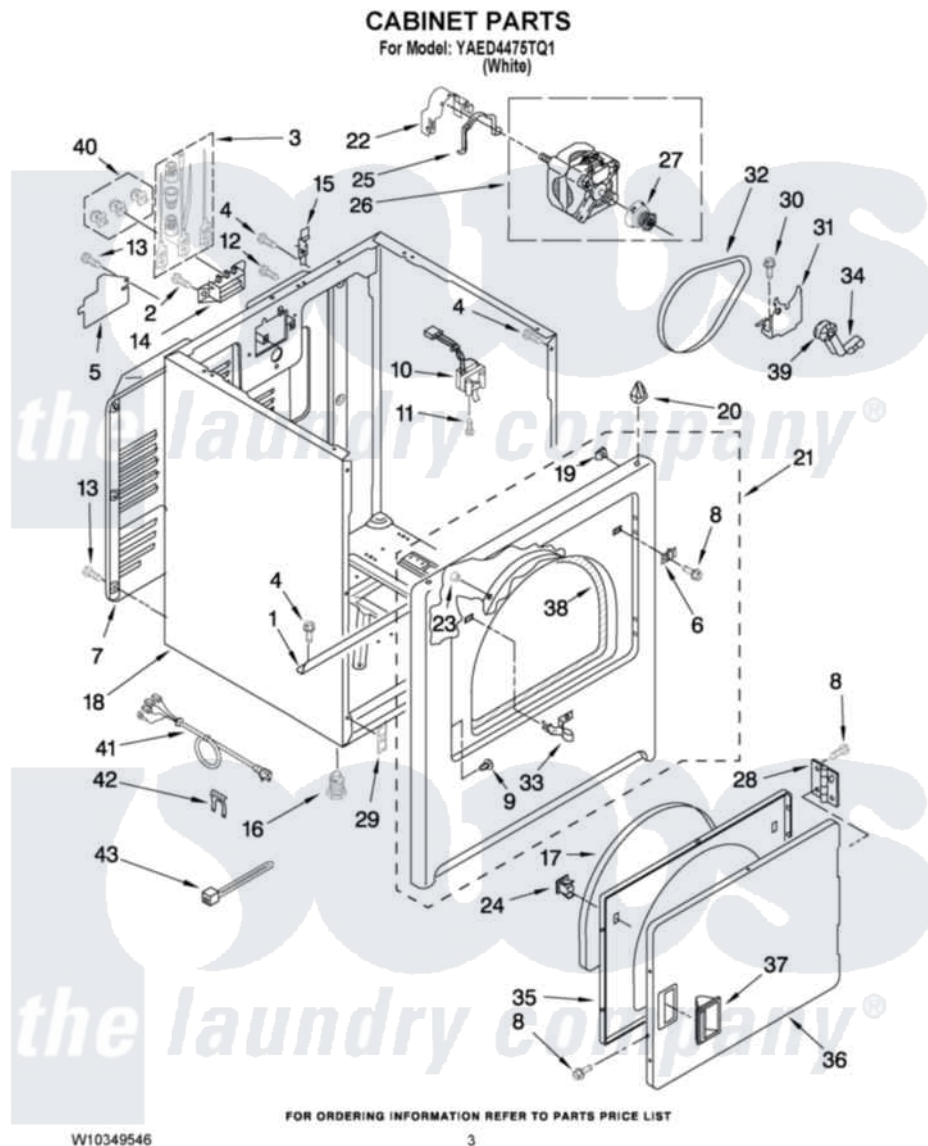

# Admiral YAED4475TQ1 02 - CABINET PARTS

Admiral [Residential Admiral YAED4475TQ1 Dryer Parts](#) Parts Diagram 02 - CABINET PARTS  
Click on the part number to view part

Item	Original Part Number	Replaced By	Status	Part Description
1	<a href="#">8541400</a>			Bracket, Cabinet
2	3393008	<a href="#">308685</a>		Side Trim )
3	<a href="#">279318</a>			Terminal Tinned And Brass Panel
4	343641	<a href="#">681414</a>		Screw, 10AB X 1/2
5	3394202		Not Available	Cover, Terminal Block
6	<a href="#">3403630</a>			Plug, Strike Hole
7	3396805	<a href="#">280043</a>		Panel-Rear
8	342055	<a href="#">488627</a>		Screw
9	<a href="#">3404413</a>			Plug, Hinge Hole
10	3406109	<a href="#">3406107</a>		Door Switch Assembly
11	697773	<a href="#">3395530</a>		Screw
12	697776	<a href="#">4331106</a>		Screw, No.10-32 X 7/16
13	<a href="#">693995</a>			Screw, Hex Head
14	<a href="#">3397659</a>			Block, Terminal
15	<a href="#">8066217</a>			Hinge, Top
16	3392100	<a href="#">49621</a>		Feet-Leveling