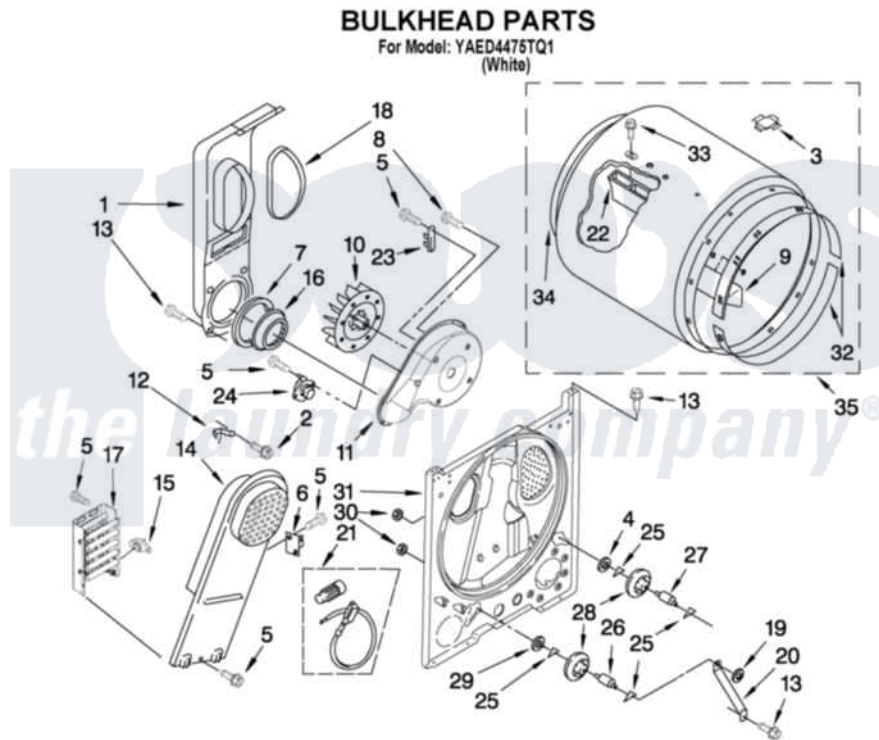

# Admiral YAED4475TQ1 03 - BULKHEAD PARTS

W10349546

FOR ORDERING INFORMATION REFER TO PARTS PRICE LIST

5

Admiral [Residential Admiral YAED4475TQ1 Dryer Parts](#) Parts Diagram 03 - BULKHEAD PARTS  
Click on the part number to view part

Item	Original Part Number	Replaced By	Status	Part Description
1	<a href="#">348368</a>			Lint Chute Assembly
2	<a href="#">489463</a>			Screw, 8-18 X 1/16
3	<a href="#">8066086</a>			Plug, Drum Hole
4	<a href="#">3388703</a>			Washer, Support
5	3348629	<a href="#">90767</a>		Screw, 8A X 3/8 HeX Washer Head Tapping
6	3977393	<a href="#">279816</a>		Cutoff-Tml
7	<a href="#">347139</a>			Seal, Lint Chute
8	3390647	<a href="#">488729</a>		Screw
9	<a href="#">3403636</a>			Baffle, Drum
10	<a href="#">694089</a>			Wheel, Blower
11	<a href="#">8577230</a>			Housing, Blower
12	<a href="#">8066155</a>			Clip, Heater Box
13	343641	<a href="#">681414</a>		Screw, 10AB X 1/2
14	<a href="#">8541818</a>			Box, Heater
15	<a href="#">3977767</a>			Thermostat, High Limit 250 F
16	<a href="#">696302</a>			Shield, Exhaust

17	3403590	Not Available	Element, Heater
18	<a href="#">339956</a>		Seal, Air Duct To Bulkhead
19	<a href="#">90296</a>		Nut, Push On
20	<a href="#">3976434</a>		Bracket, Support Shaft
21	<a href="#">279457</a>		Wire Kit, Terminal
22	W10306677	<a href="#">692490</a>	Baffle, Drum
23	<a href="#">3392519</a>		Thermal Limiter
24	<a href="#">3387134</a>		Thermostat, Internal-Bias
25	<a href="#">690997</a>		Washer, Thrust
26	3399506	<a href="#">W10359270</a>	Shaft, Drum Roller Threads
27	3399507	<a href="#">W10359269</a>	Shaft, Drum Roller Threads
28	3397590	<a href="#">349241T</a>	Support
29	<a href="#">348197</a>		Washer, Support
30	<a href="#">3359452</a>		Nut, Lock
31	3403491	<a href="#">279796</a>	Bulkhead
32	692526	<a href="#">279441</a>	BeaRng-Rng
33	<a href="#">W10219342</a>		Screw, Baffle Mounting
34	3406130	<a href="#">279857</a>	Seal
35	<a href="#">695587</a>		Drum Assembly