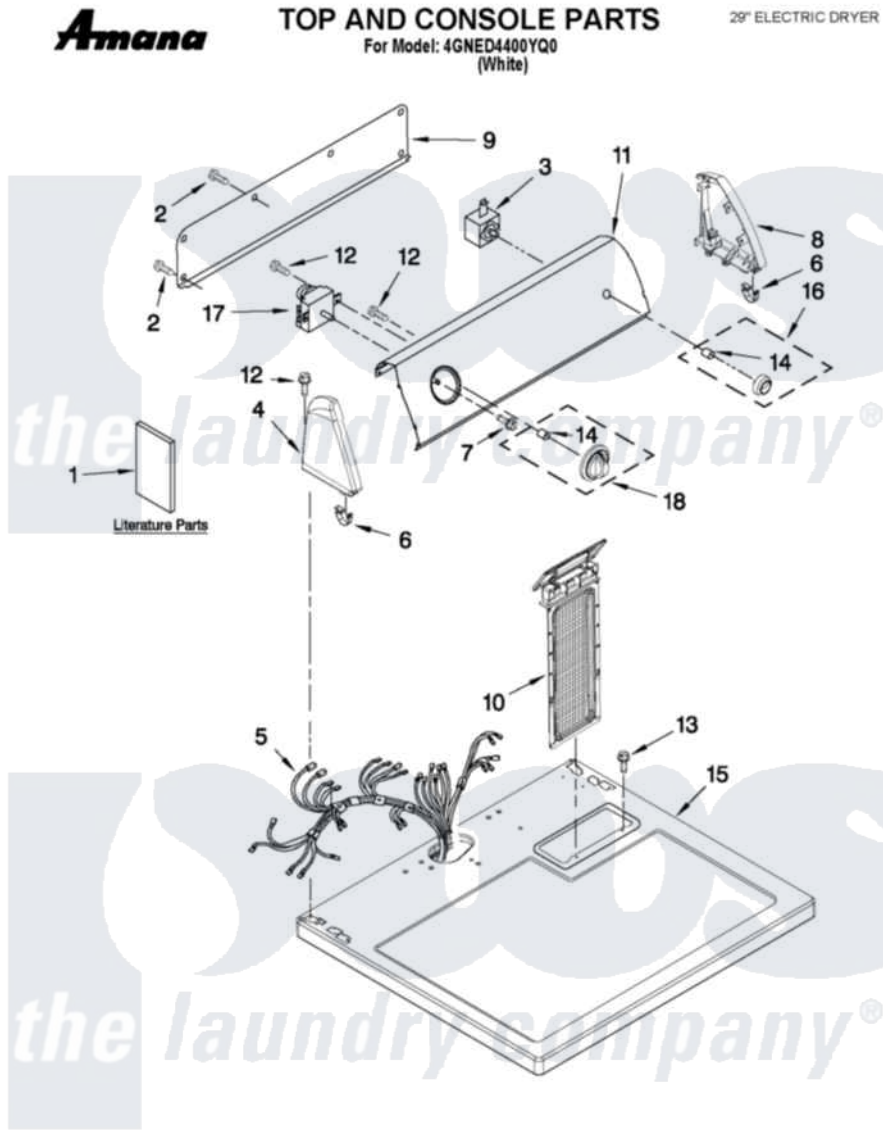

# Amana 4GNED4400YQ0 01 - TOP AND CONSOLE PARTS

FOR ORDERING INFORMATION REFER TO PARTS PRICE LIST

3-12 Litho In U.S.A. (BMN)(bay)

1

Part No. W10497835 Rev. A

Amana Residential Amana 4GNED4400YQ0 Dryer Parts Parts Diagram 01 - TOP AND CONSOLE PARTS  
Click on the part number to view part

Item	Original Part Number	Replaced By	Status	Part Description
1	W10462985		Not Available	USE & CARE GUIDE
"	W10454274		Not Available	INSTRUCTIONS, INSTALLATION
"	W10396178		Not Available	WIRING DIAGRAM
2	<a href="#">693995</a>			Screw, Hex Head
3	<a href="#">3977456</a>			Switch, Push-To-Start
4	<a href="#">W10251358</a>			Cap, End
5	<a href="#">W10386309</a>			Harness, Wiring
6	<a href="#">8312709</a>			Clip-Console
7	3348629	<a href="#">90767</a>		Screw, 8A X 3/8 HeX Washer Head Tapping
8	<a href="#">W10251355</a>			Cap, End
9	<a href="#">8274261</a>			Do-It-Yourself Repair Manuals
10	<a href="#">8559787</a>			Screen, Lint
11	<a href="#">W10449052</a>			Assembly, Panel
12	<a href="#">90767</a>			Screw, 8A X 3/8 HeX Washer Head Tapping

13	688983	<a href="#">487240</a>	Screw, For Mtg. Service Capacitor
14	<a href="#">8536939</a>		Clip, Knob
15	8559800	<a href="#">8563663</a>	Top
16	<a href="#">W10317459</a>		Knob, Push-To-Start
17	<a href="#">8299781</a>		Timer, 60 Hz
18	<a href="#">W10317457</a>		Knob, Timer Assembly