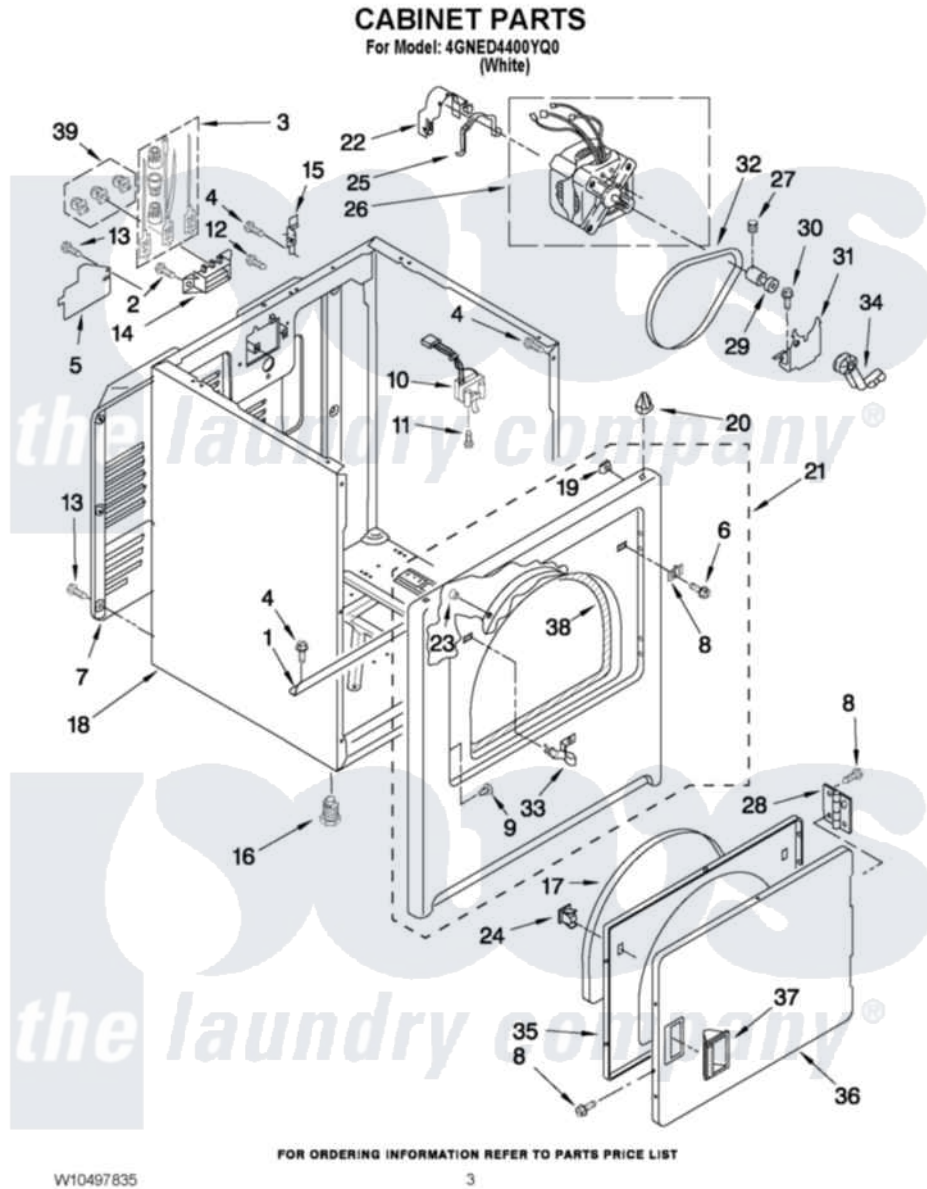

Amana 4GNED4400YQ0 02 - CABINET PARTS

Amana [Residential Amana 4GNED4400YQ0 Dryer Parts](#) Parts Diagram 02 - CABINET PARTS
Click on the part number to view part

Item	Original Part Number	Replaced By	Status	Part Description
1	W10236073			Bracket, Cabinet
2	3393008	308685		Side Trim)
3	279318			Terminal Tinned And Brass Panel
4	343641	681414		Screw, 10AB X 1/2
5	3396795			Cover, Terminal Block
6	3403630			Plug, Strike Hole
7	3396805	280043		Panel-Rear
8	342055	488627		Screw
9	3404413			Plug, Hinge Hole
10	3406109	3406107		Door Switch Assembly
11	697773	3395530		Screw
12	3390631			Screw, 10-16 X 3/8
13	693995			Screw, Hex Head
14	3397659			Block, Terminal
15	8066217			Hinge, Top
16	3392100	49621		Feet-Leveling

17	3405246		Seal, Door Push-To-Start
18	8530603	8533643	Cabinet
19	98234		Clip, U-Bend
20	8066092		Lock, Front Top
21	W10224853		Front Panel Assembly
22	3404162		Clamp, Motor
23	685203	279220	Clip
24	3389441		Door Catch Assembly
25	W10121316		Plug, Multivent
26	W10289660	W10416572	Motor-Drve
27	690046	Not Available	SCREW, SET 1/4 - 28 X 3/8
28	W10362431		Hinge And Pin Assembly
29	685011		Pulley, 60 Hz
30	3400500		Bolt, 3405245 5/16-18 X 3/4
31	348780		Base, Motor
32	W10131364	341241	Belt
33	3403431		Strike, Panel
34	691366		Idler And Pulley Assembly
35	3402341		Door, Inner
36	3402335		Door, Front
37	8559779		Handle, Door
38	3406129		Seal And Bearing Assembly
39	279393		Terminal Block Screw Kit