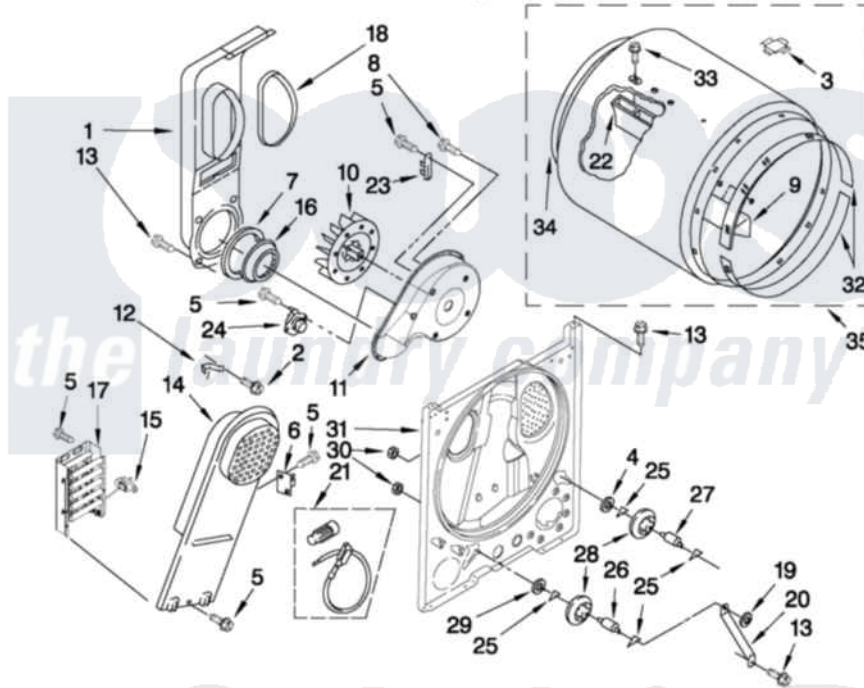

Amana 4GNED4400YQ0 03 - BULKHEAD PARTS

BULKHEAD PARTS

For Model: 4GNED4400YQ0
(White)

FOR ORDERING INFORMATION REFER TO PARTS PRICE LIST

W10497835

5

Amana [Residential Amana 4GNED4400YQ0 Dryer Parts](#) Parts Diagram 03 - BULKHEAD PARTS

[Click on the part number to view part](#)

Item	Original Part Number	Replaced By	Status	Part Description
1	348368			Lint Chute Assembly
2	489463			Screw, 8-18 X 1/16
3	8066086			Plug, Drum Hole
4	3388703			Washer, Support
5	90767			Screw, 8A X 3/8 HeX Washer Head Tapping
6	3977393	279816		Cutoff-Tml
7	347139			Seal, Lint Chute
8	3390647	488729		Screw
9	3403636			Baffle, Drum
10	694089			Wheel, Blower
11	8577230			Housing, Blower
12	8066155			Clip, Heater Box
13	343641	681414		Screw, 10AB X 1/2
14	8541818			Box, Heater
15	3977767			Thermostat, High Limit 250 F
16	696302			Shield, Exhaust

17	3403585	279838	Element
18	339956		Seal, Air Duct To Bulkhead
19	90296		Nut, Push On
20	3976434		Bracket, Support Shaft
21	279457		Wire Kit, Terminal
22	692490		Baffle, Drum
23	3392519		Thermal Limiter
24	3387137		Thermostat, Internal-Bias
25	690997		Washer, Thrust
26	W10359270		Shaft, Drum Roller Threads
27	W10359269		Shaft, Drum Roller Threads
28	3397590	349241T	Support
29	348197		Washer, Support
30	W10298789		Nut, Push-In
31	3403491	279796	Bulkhead
32	692526	279441	BeaRng-Rng
33	W10219342		Screw, Baffle Mounting
34	W10352407	279857	Seal
35	695587		Drum Assembly